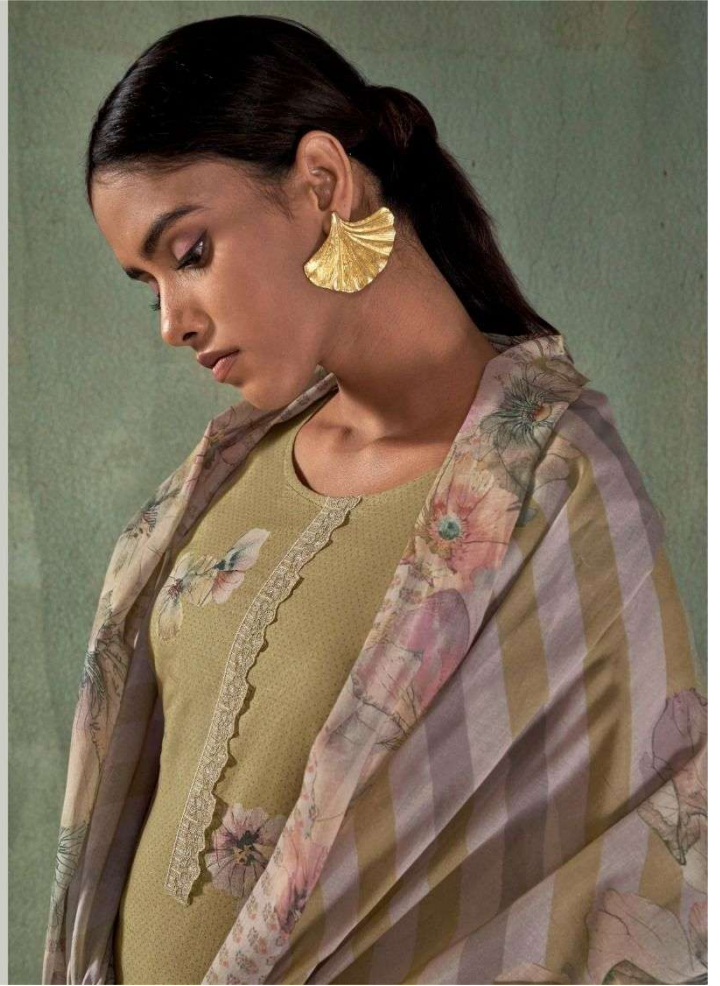

Om.lex®
REFINING ETHNICITY

GAZLEEN

DESIGN

15531-A TO 15531-D

TOP

PREMIUM LAWN COTTON DIGITAL
PRINT WITH EMBROIDERY LACE

BOTTOM

PREMIUM LAWN COTTON

DUPATTA

MAL CHANDERI DIGITAL PRINT

www.omtex.in