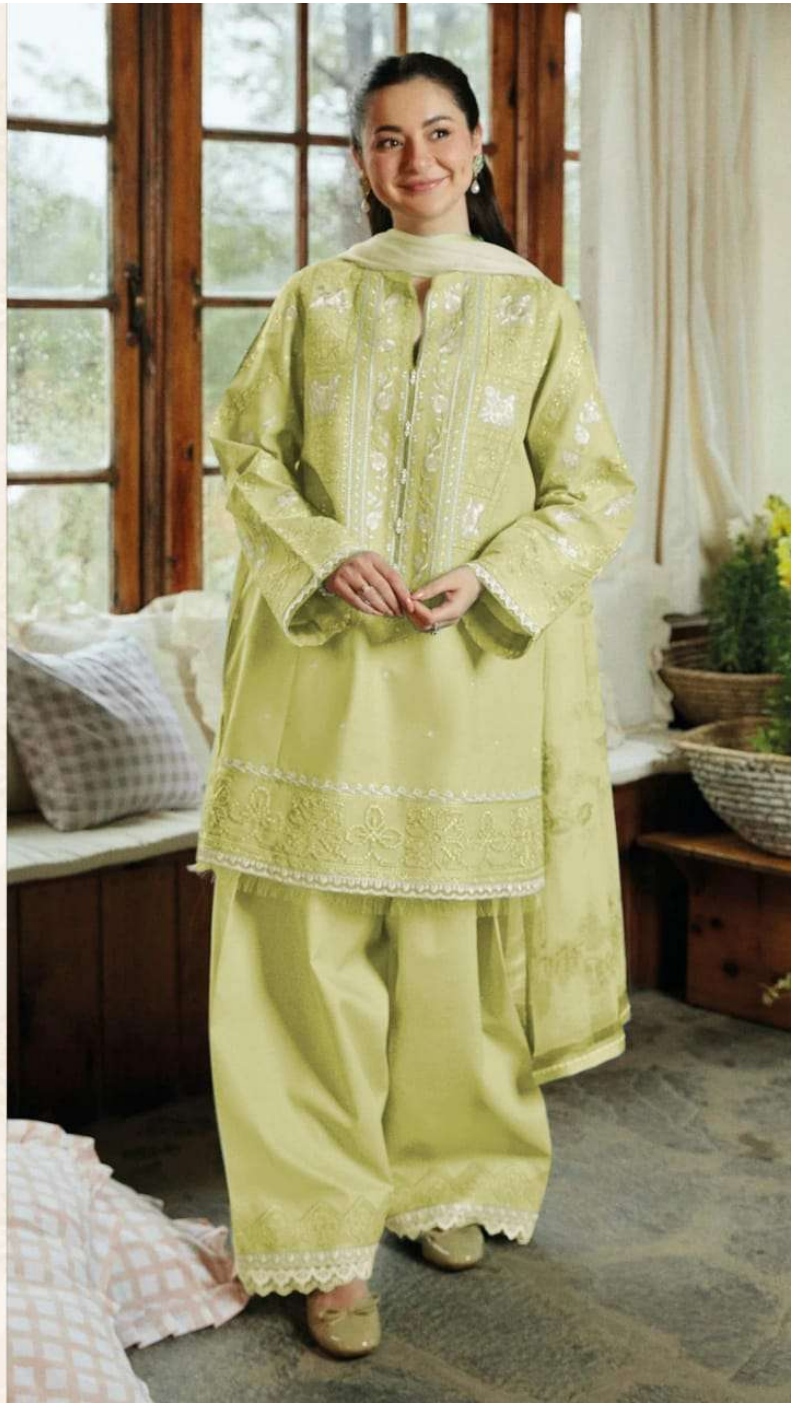

SR-2566 C

READY MADE
COLLECTION

CARE INSTRUCTIONS

- DO NOT USE ANY TYPE OF BLEACH OR STAIN REMOVING CHEMICALS
- DO NOT OVER EXPOSE DAMP FABRIC TO STRONG SUNLIGHT
- IRON AT MODERATE TEMPERATURE