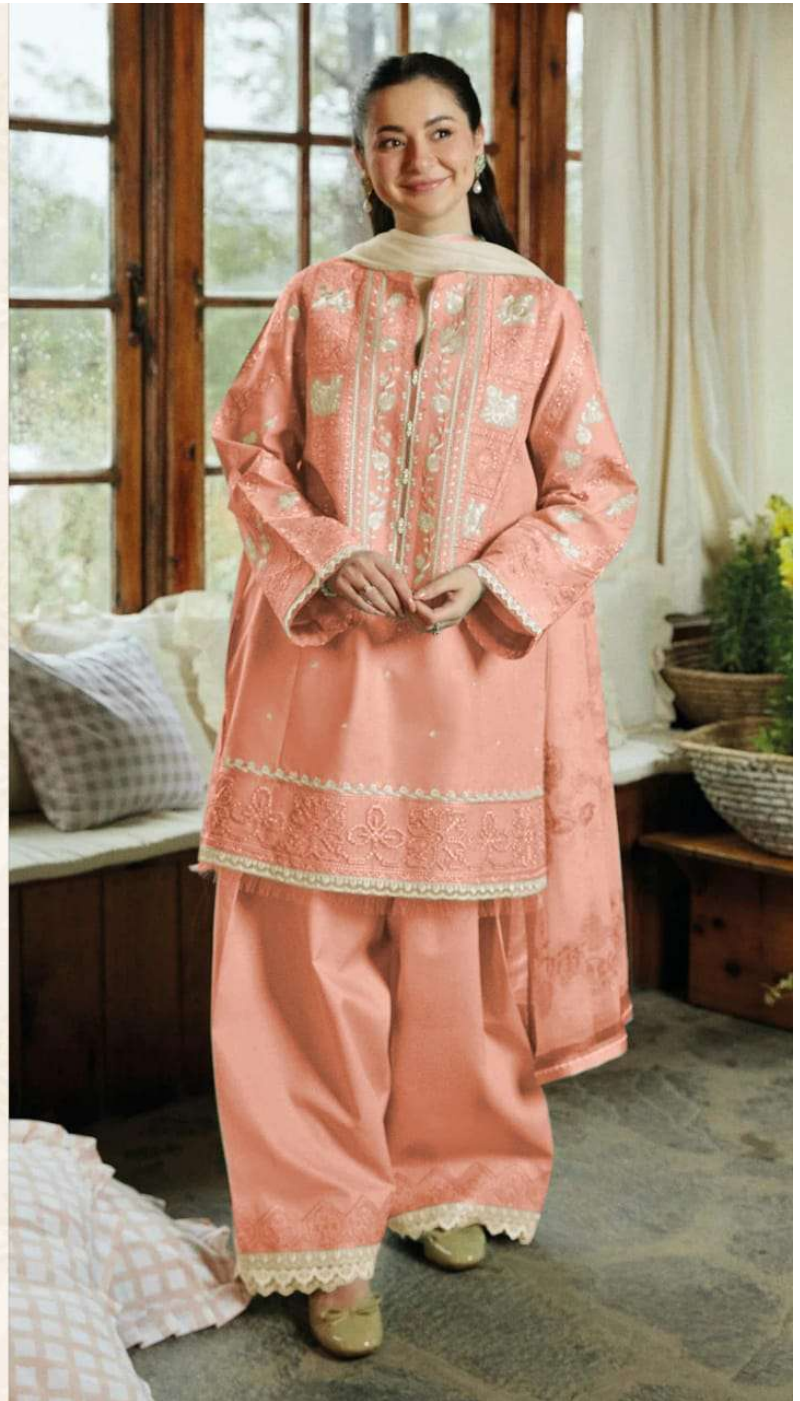

SR-2566 D

READY MADE
COLLECTION

CARE INSTRUCTIONS

- DO NOT USE ANY TYPE OF BLEACH OR STAIN REMOVING CHEMICALS
- DO NOT OVER EXPOSE DAMP FABRIC TO STRONG SUNLIGHT
- IRON AT MODERATE TEMPERATURE