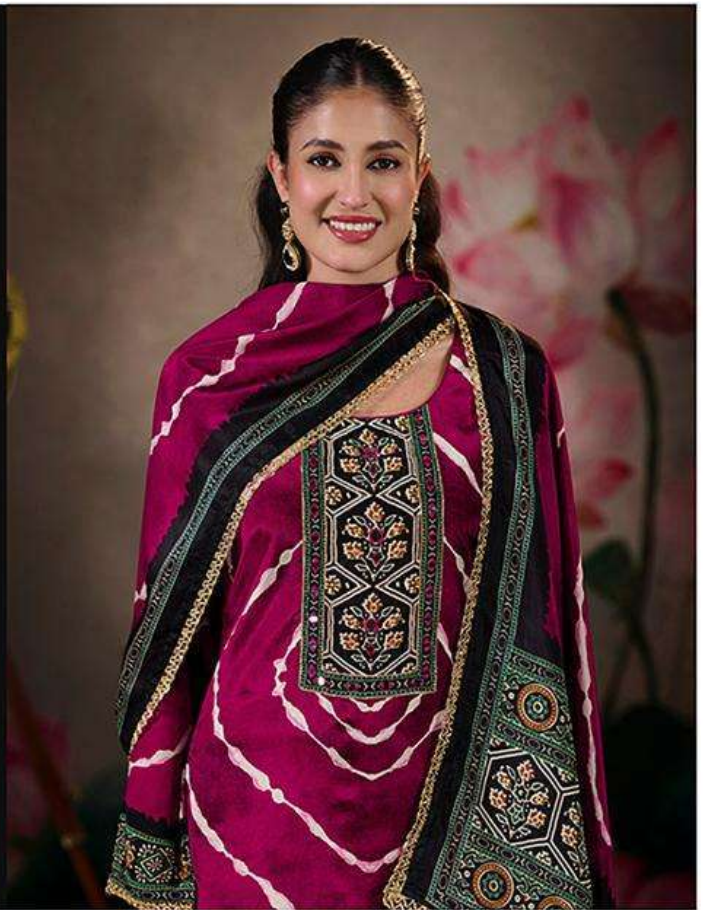

DESCRIPTION

DESIGN

NE-C 2148-A TO NE-C 2148-F

~ TOP ~

PURE BEMBERG MUSLIN DIGITAL PRINT
WITH MIRROR HAND WORK AND
FANCY LACE DAMAN AND SLEEVE

~ BOTTOM ~

PURE COTTON
SOLID COLOUR

~ DUPATTA ~

PURE BEMBERG MUSLIN DIGITAL PRINT
WITH FANCY LACE BORDER