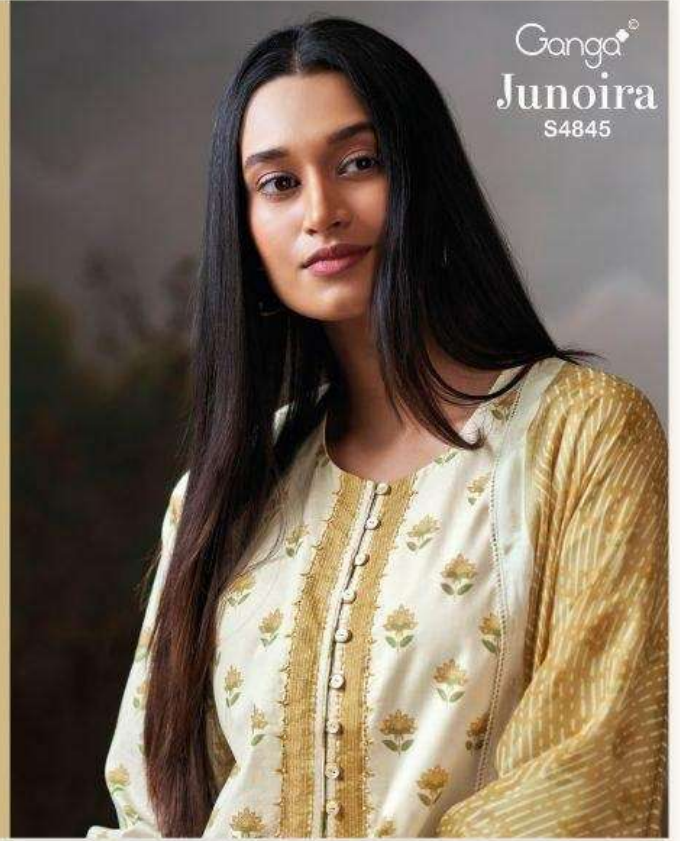

Ganga<sup>®</sup>  
Junoira  
S4845

Ganga®

Ganga®  
Junoira  
S4845

Junoira  
S4845

DESCRIPTION

~TOP~

PREMIUM COTTON PRINTED WITH HAND EMBROIDERY,  
HAND WORK, EMBROIDERY & CROCHET LACE ON  
DAMAN & SLEEVES.

~BOTTOM~

PREMIUM COTTON SOLID COLOR

~DUPATTA~

PREMIUM PURE CHIFFON PRINTED WITH CROCHET  
LACE BORDER.

WHOLESALE PRICE  
**1675/- EACH+GST(EXTRA)**

HSN CODE- 520851

MOQ : 64 PCS

TOTAL SUITS-04