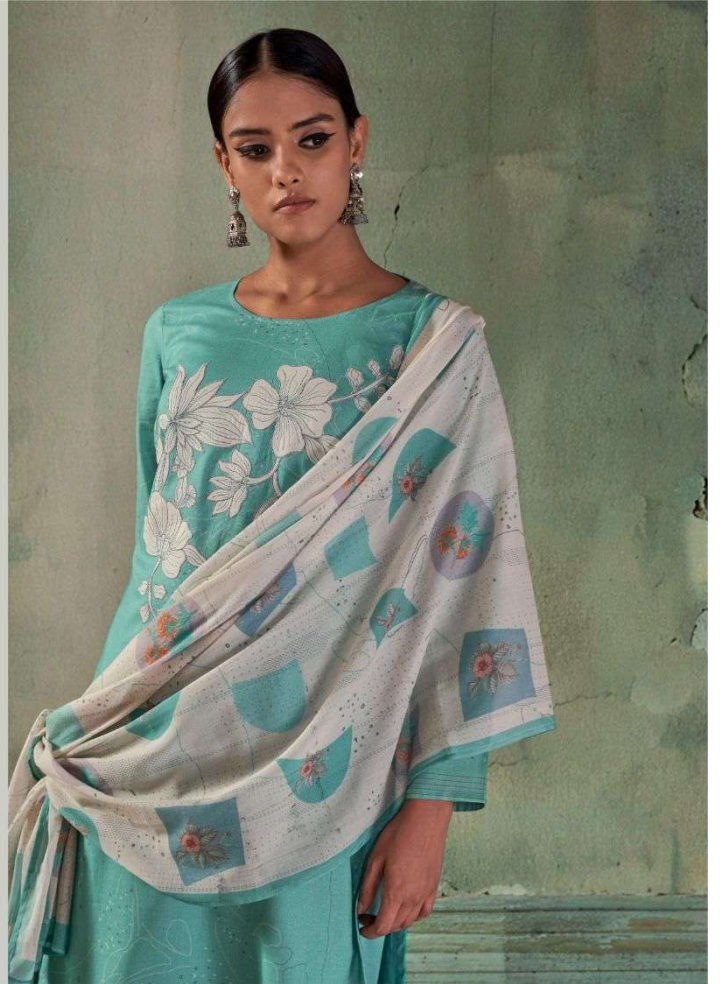

Om.lex
REFINING ETHNICITY

SAINA

DESIGN

15481-A TO 15481-D

TOP

PREMIUM LAWN COTTON DIGITAL PRINT
WITH EMBROIDERY PATCH WORK

BOTTOM

PREMIUM LAWN COTTON

DUPATTA

MAL CHANDERI DIGITAL PRINT

www.omtex.in