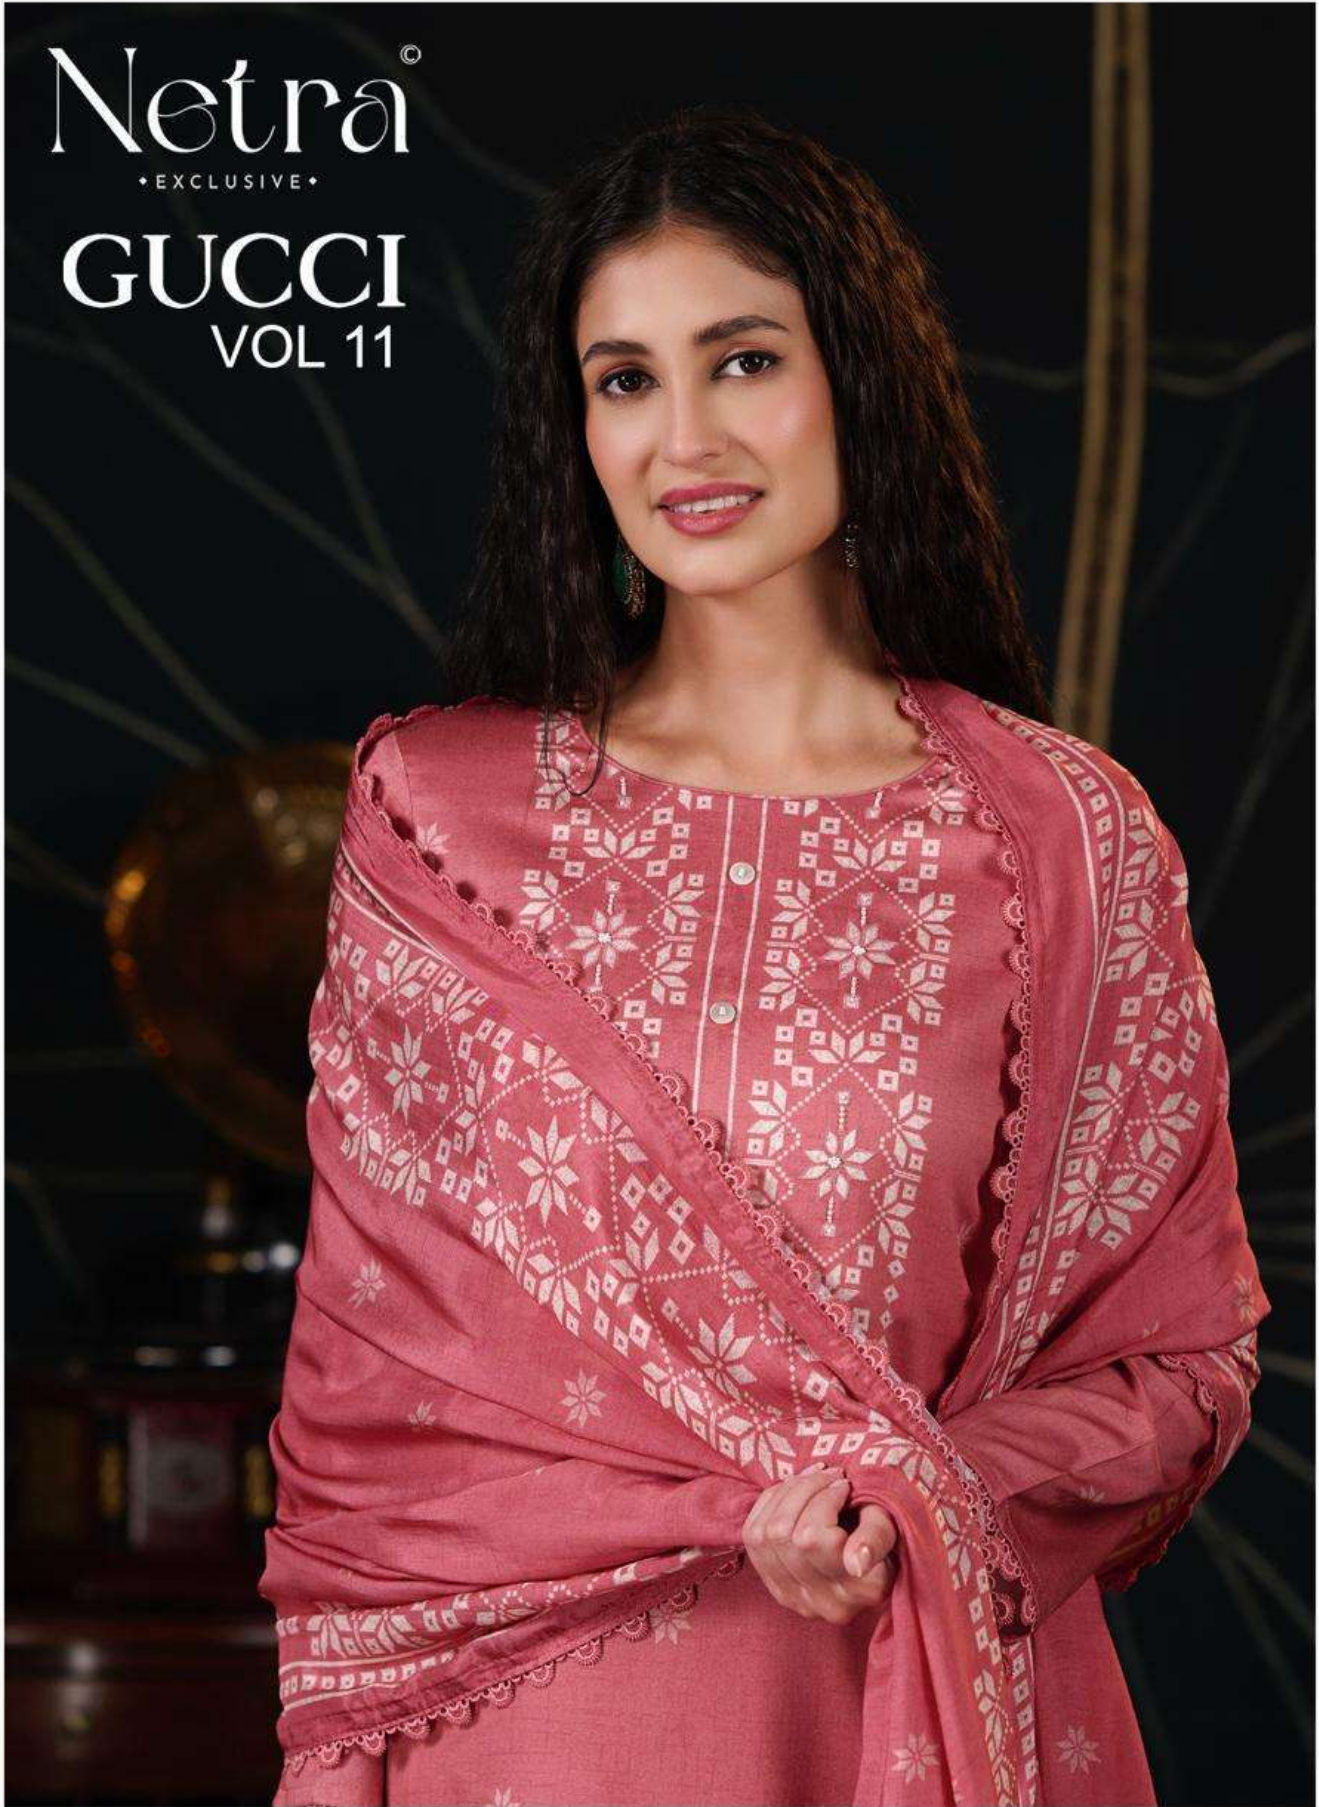

Netra®

• EXCLUSIVE •

GUCCI
VOL 11