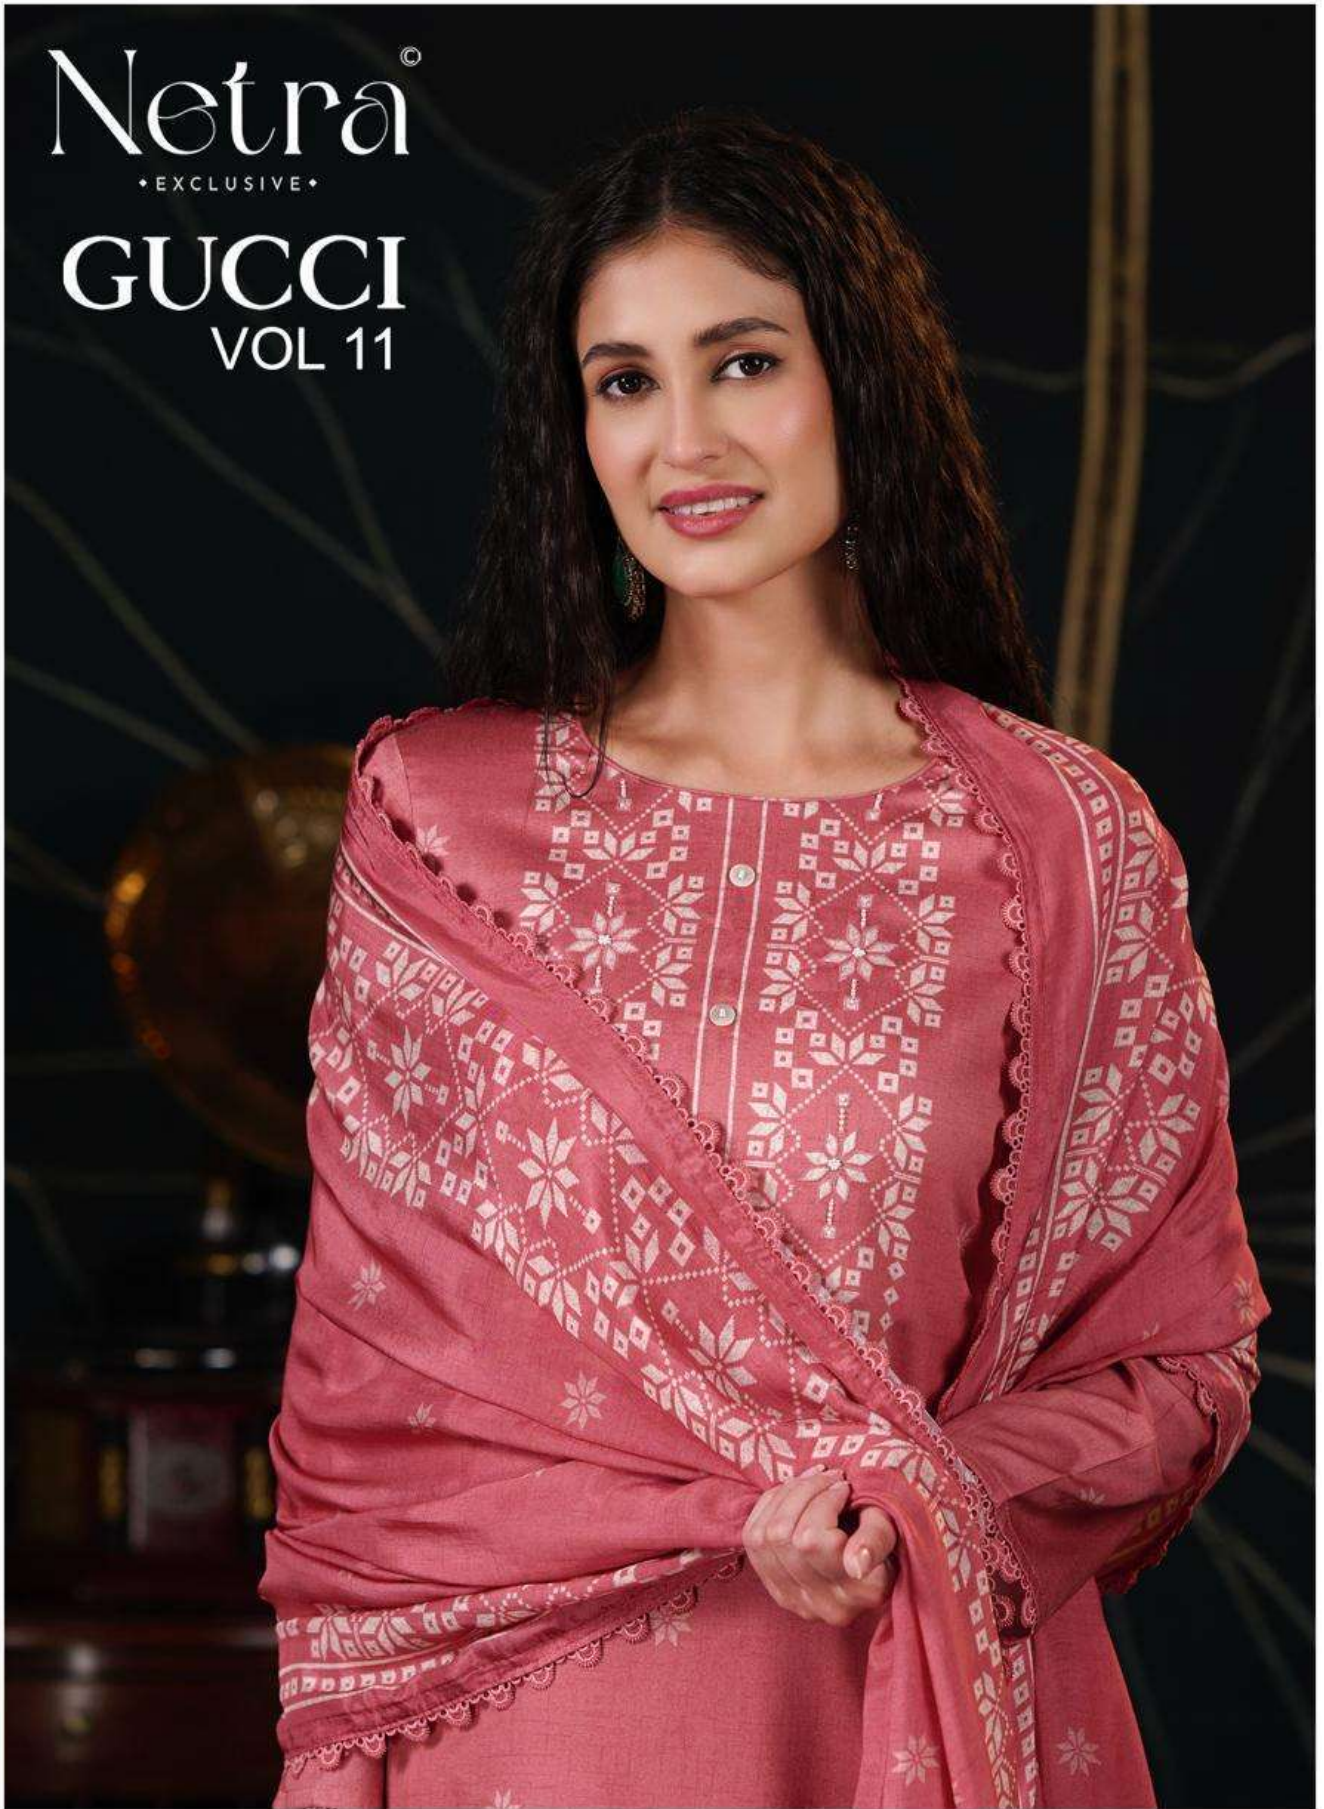

Netra®

• EXCLUSIVE •

GUCCI
VOL 11