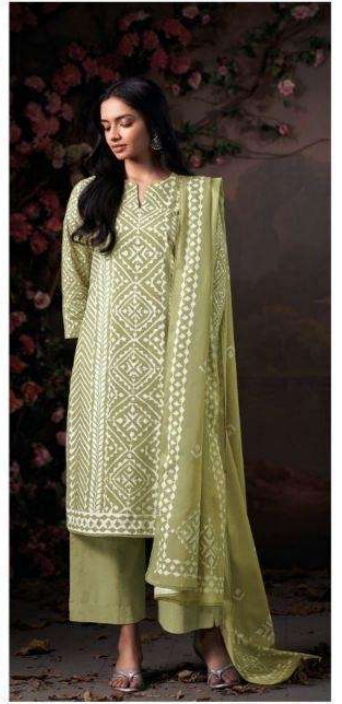

Ganga[®]
Avensa
S4852

Ganga[®]

S4852-B

Ganga[©]

S4852-A

S4852-A

S4852-B

S4852-C

Avensa
S4852

—DESCRIPTION—

~TOP~

PREMIUM COTTON PRINTED WITH HAND WORK,
CROCHET LACE ON DAMAN & SLEEVES.

~BOTTOM~

PREMIUM COTTON SOLID COLOR

~DUPATTA~

PREMIUM COTTON MUL PRINTED WITH CROCHET
LACE BORDER.