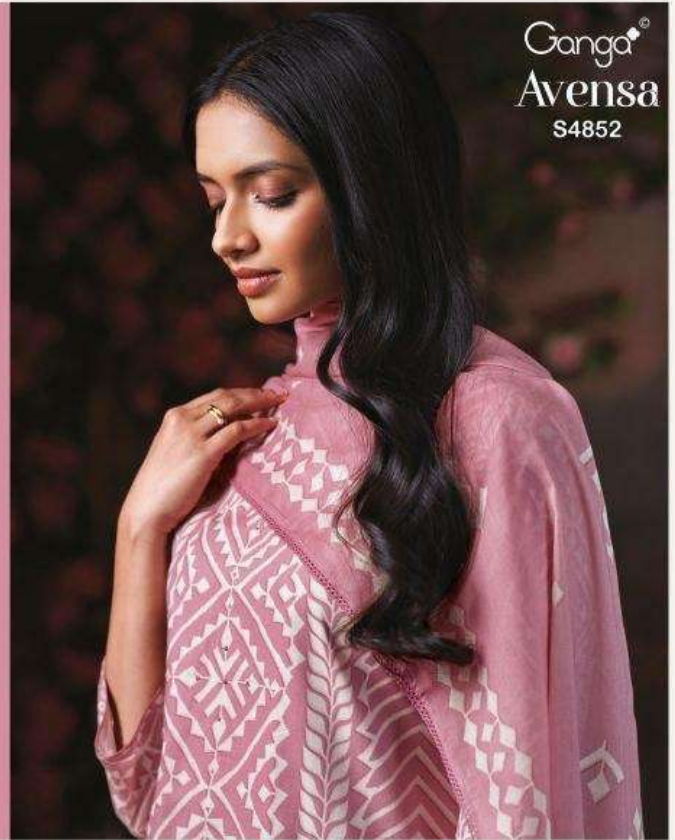

Avensa
S4852

—DESCRIPTION—

~TOP~

PREMIUM COTTON PRINTED WITH HAND WORK,
CROCHET LACE ON DAMAN & SLEEVES.

~BOTTOM~

PREMIUM COTTON SOLID COLOR

~DUPATTA~

PREMIUM COTTON MUL PRINTED WITH CROCHET
LACE BORDER.