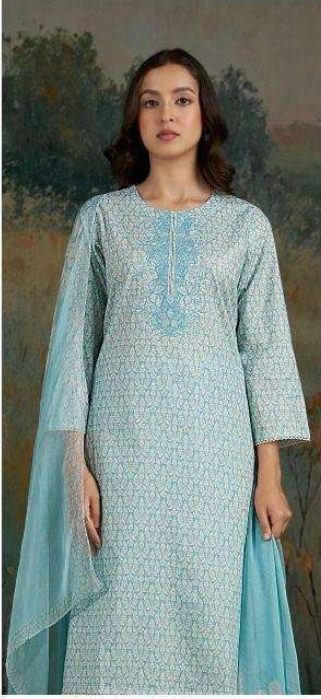

Ganga®

CAMELI
S4933

S4933-A

Ganga®

CAMELI
S4933

Ganga®
CAMELI
S4933

—DESCRIPTION—

~TOP~

PREMIUM COTTON PRINTED WITH EMBROIDERY,
CROCHET LACE ON DAMAN & SLEEVES.

~BOTTOM~

PREMIUM COTTON PRINTED.

~DUPATTA~

PREMIUM PURE CHIFFON PRINTED.

WHOLESALE PRICE
1560/- EACH+GST(EXTRA)

HSN CODE- 520851

MOQ : 64 PCS

TOTAL SUITS-04

S4933-A

S4933-B

S4933-C

S4933-D

Ganga®
CAMELI
S4933-A/B/C/D

S4933-D

S4933-C