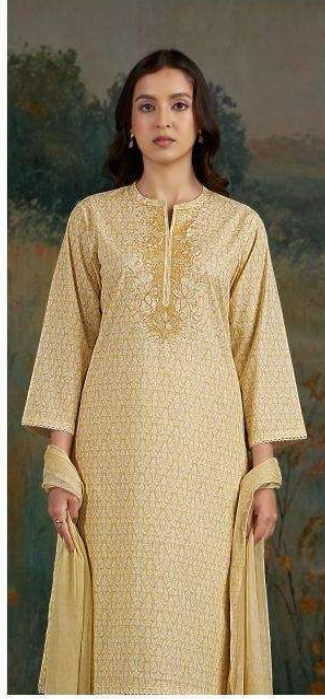

S4933-B

Ganga®
CAMELI
S4933-A/B/C/D