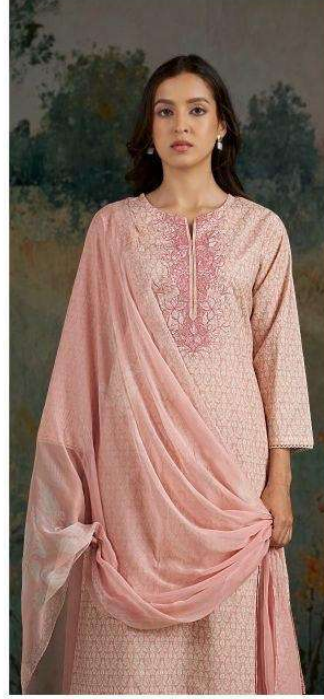

S4933-C

Ganga®
CAMELI
S4933-A/B/C/D