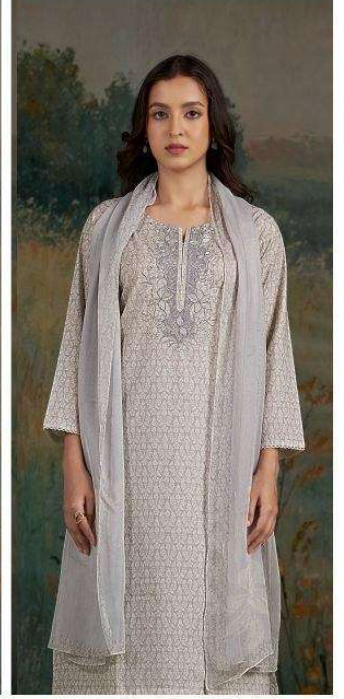

Ganga®

CAMELI
S4933

S4933-A

Ganga®

CAMELI
S4933

Ganga®
CAMELI
S4933

—DESCRIPTION—

~TOP~

PREMIUM COTTON PRINTED WITH EMBROIDERY,
CROCHET LACE ON DAMAN & SLEEVES.

~BOTTOM~

PREMIUM COTTON PRINTED.

~DUPATTA~

PREMIUM PURE CHIFFON PRINTED.

WHOLESALE PRICE
1560/- EACH+GST(EXTRA)

HSN CODE- 520851

MOQ : 64 PCS

TOTAL SUITS-04

S4933-A

S4933-B

S4933-C

S4933-D

Ganga®
CAMELI
S4933-A/B/C/D

S4933-D

S4933-C