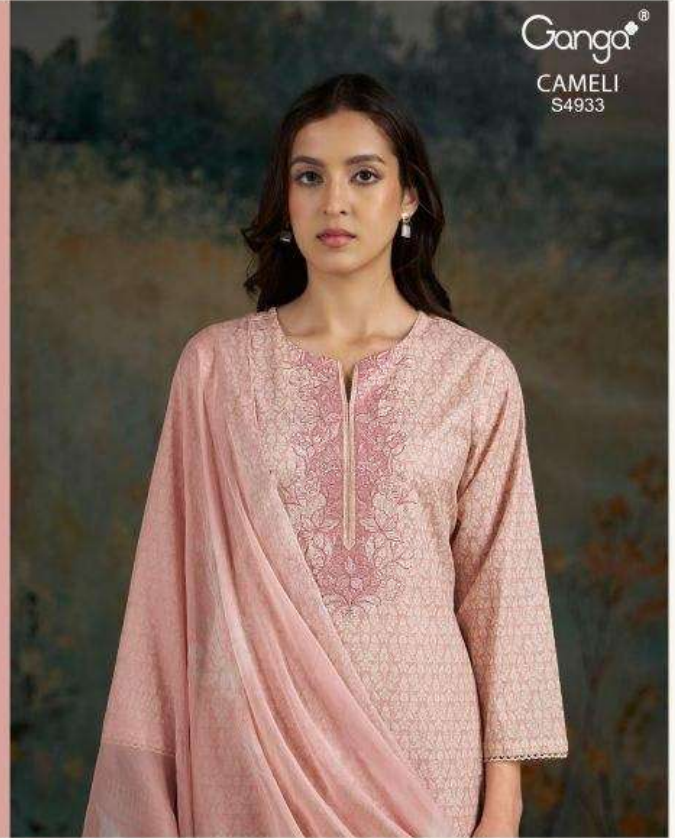

Ganga®

CAMELI
S4933

S4933-A

Ganga®

CAMELI
S4933

Ganga®
CAMELI
S4933

—DESCRIPTION—

~TOP~

PREMIUM COTTON PRINTED WITH EMBROIDERY,
CROCHET LACE ON DAMAN & SLEEVES.

~BOTTOM~

PREMIUM COTTON PRINTED.

~DUPATTA~

PREMIUM PURE CHIFFON PRINTED.

WHOLESALE PRICE
1560/- EACH+GST(EXTRA)

HSN CODE- 520851

MOQ : 64 PCS