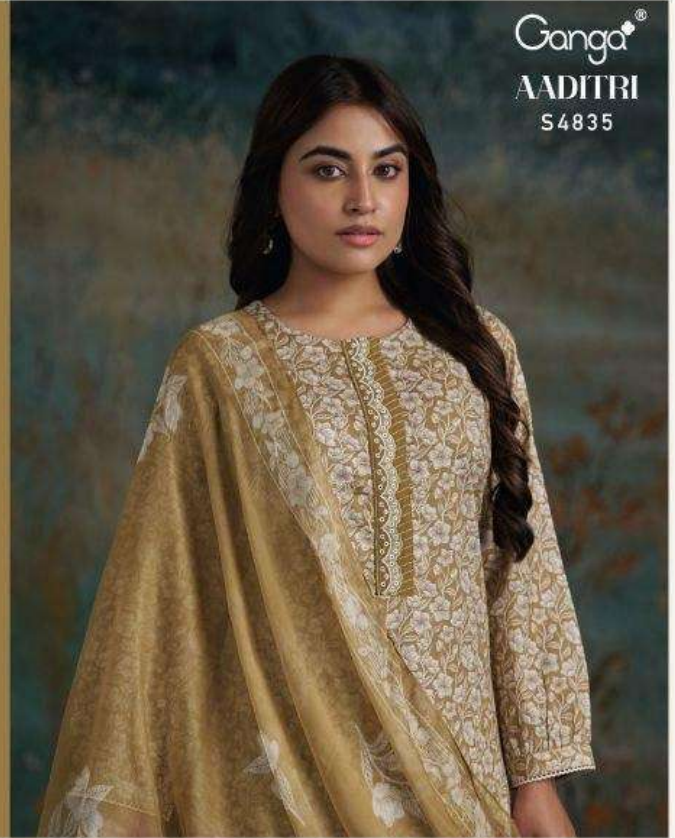

Ganga®

AADITRI

S4835

Ganga®

Ganga®
AADITRI
S4835

AADITRI
S4835

—DESCRIPTION—

~TOP~

PREMIUM COTTON PRINTED WITH EMBROIDERY,
CROCHET LACE ON DAMAN & SLEEVES.

~BOTTOM~

PREMIUM COTTON SOLID COLOR

~DUPATTA~

PREMIUM PURE CHIFFON PRINTED.

WHOLESALE PRICE
1270/- EACH+GST(EXTRA)

HSN CODE- 520851

MOQ : 64 PCS