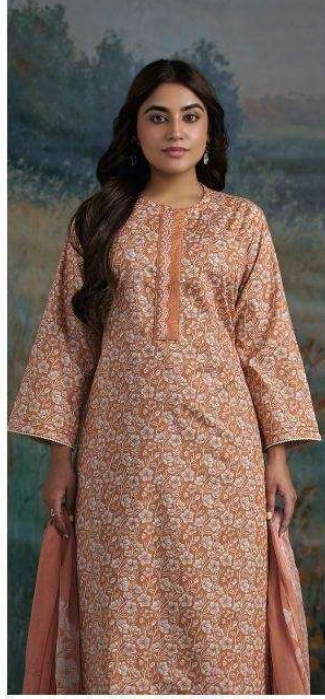

Ganga®

AADITRI

S4835

Ganga®

Ganga®
AADITRI
S4835

AADITRI
S4835

—DESCRIPTION—

~TOP~

PREMIUM COTTON PRINTED WITH EMBROIDERY,
CROCHET LACE ON DAMAN & SLEEVES.

~BOTTOM~

PREMIUM COTTON SOLID COLOR

~DUPATTA~

PREMIUM PURE CHIFFON PRINTED.

WHOLESALE PRICE
1270/- EACH+GST(EXTRA)

HSN CODE- 520851

MOQ : 64 PCS

TOTAL SUITS-04

Ganga®

AADITRI

S4835

S4835 -A

S4835 -B

S4835 -C

S4835 -D