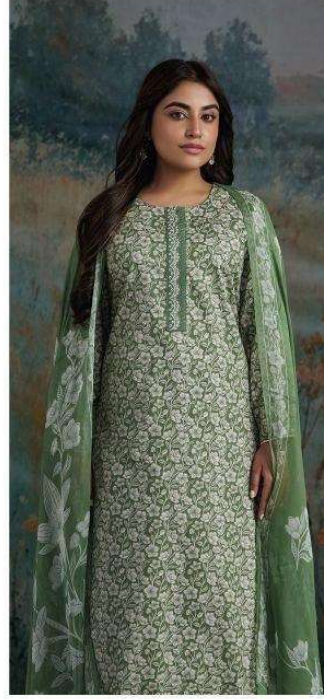

Ganga®

AADITRI

S4835

Ganga®

Ganga®
AADITRI
S4835

AADITRI
S4835

—DESCRIPTION—

~TOP~

PREMIUM COTTON PRINTED WITH EMBROIDERY,
CROCHET LACE ON DAMAN & SLEEVES.

~BOTTOM~

PREMIUM COTTON SOLID COLOR

~DUPATTA~

PREMIUM PURE CHIFFON PRINTED.

WHOLESALE PRICE
1270/- EACH+GST(EXTRA)

HSN CODE- 520851

MOQ : 64 PCS

TOTAL SUITS-04

Ganga®

AADITRI

S4835

S4835 -A

S4835 -B

S4835 -C

S4835 -D