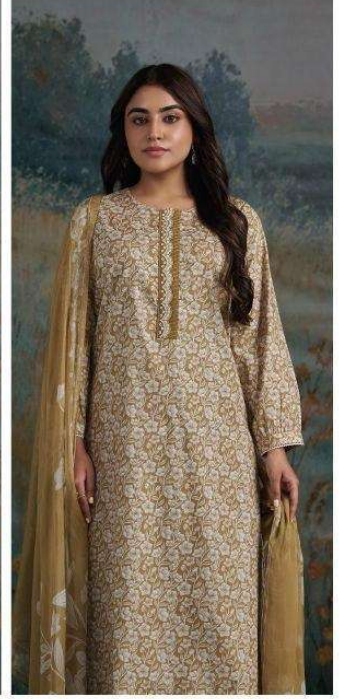

PREMIUM COTTON PRINTED WITH EMBROIDERY,
CROCHET LACE ON DAMAN & SLEEVES.

~BOTTOM~

PREMIUM COTTON SOLID COLOR

~DUPATTA~

PREMIUM PURE CHIFFON PRINTED.

WHOLESALE PRICE
1270/- EACH+GST(EXTRA)

HSN CODE- 520851

MOQ : 64 PCS

TOTAL SUITS-04

Ganga®

AADITRI

S4835

S4835 -A

S4835 -B

S4835 -C

S4835 -D