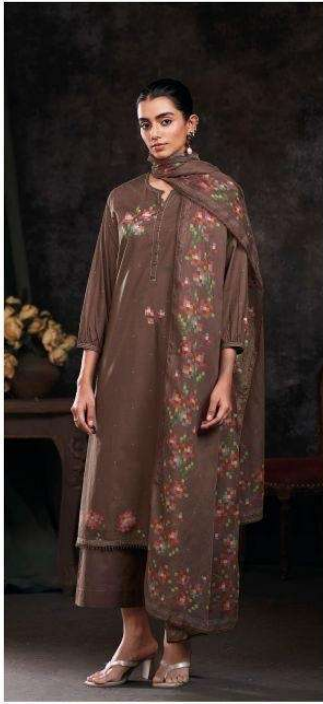

S4819-A

Ganga®
Tirzah
S4819- A/B/C/D