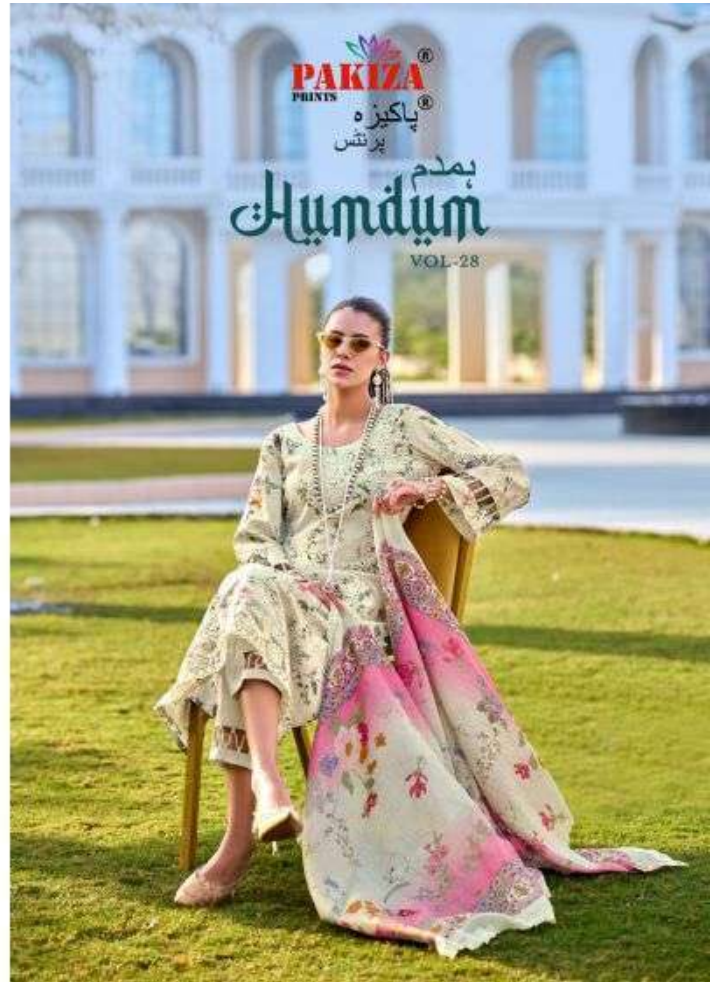

TOP
 Lawn Cotton Print 2.45
 Metre Approx.

DUPATTA
 Cotton Satin Sat
 2.25 Metre Approx.

BOTTOM
 Lawn Cotton Print
 2.25 Metre Approx.

NUMBER / DESIGN ID: 259

2809

Update your wardrobe with season's fresh new floral and on trend hues.