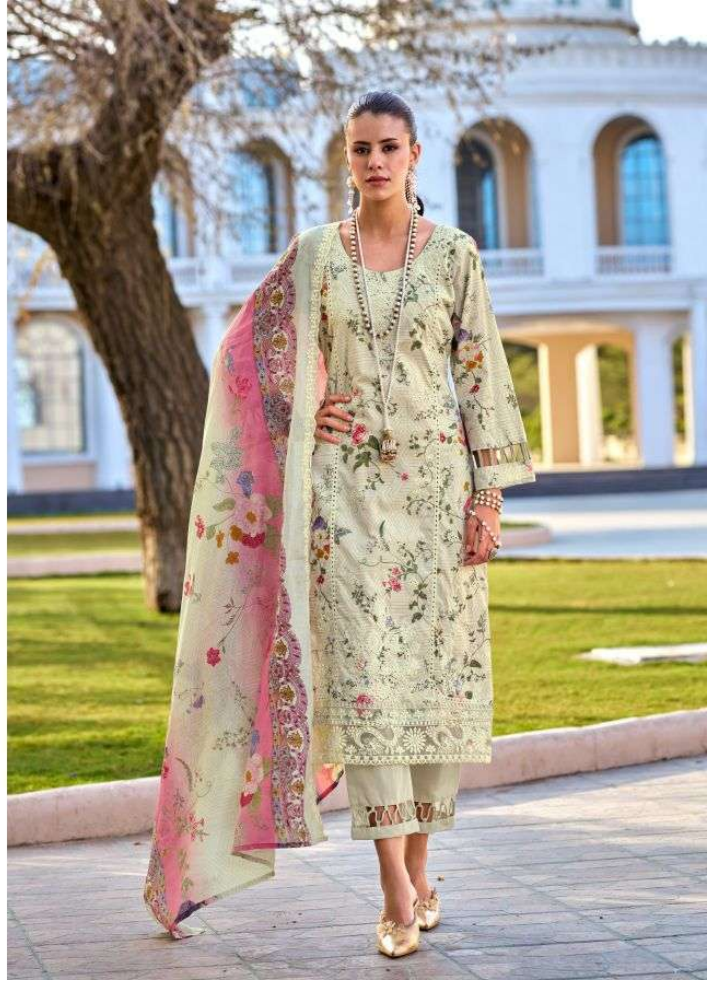

FASHION QUEEN

PAKIZA brings to you elegant & unique
effortless style that perfectly
blends with the trends of the season.

2806