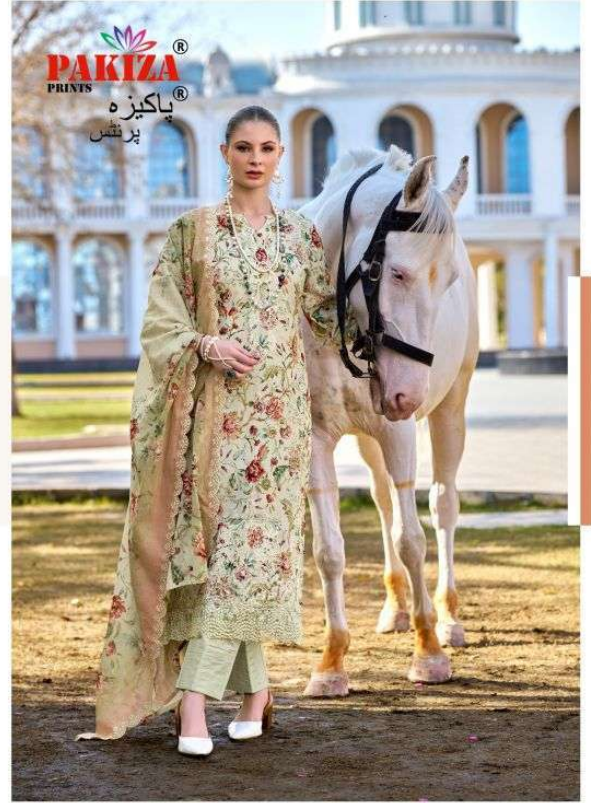

TOP
 Lawn Cotton Print 2.45
 Metre Approx.

DUPATTA
 Cotton Satin Sat
 2.25 Metre Approx.

BOTTOM
 Lawn Cotton Print
 2.25 Metre Approx.

NUMBER / DESIGN ID: 259

2809

Update your wardrobe with season's fresh new floral and on trend hues.