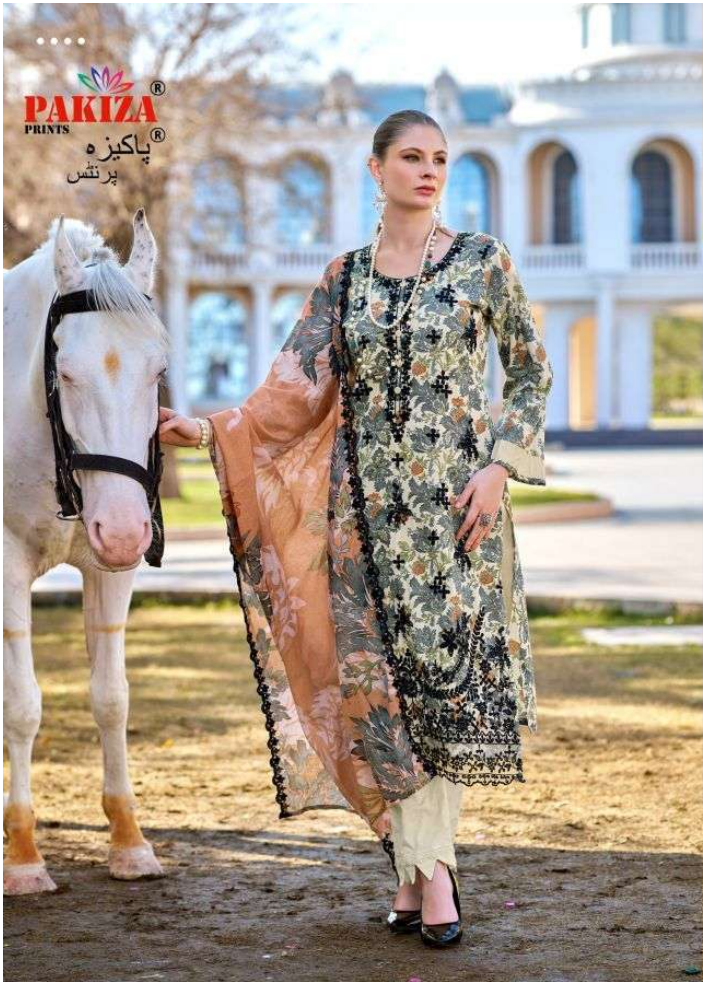

PAKIZA®
PRINTS
پاکیزہ®
پرنٹس