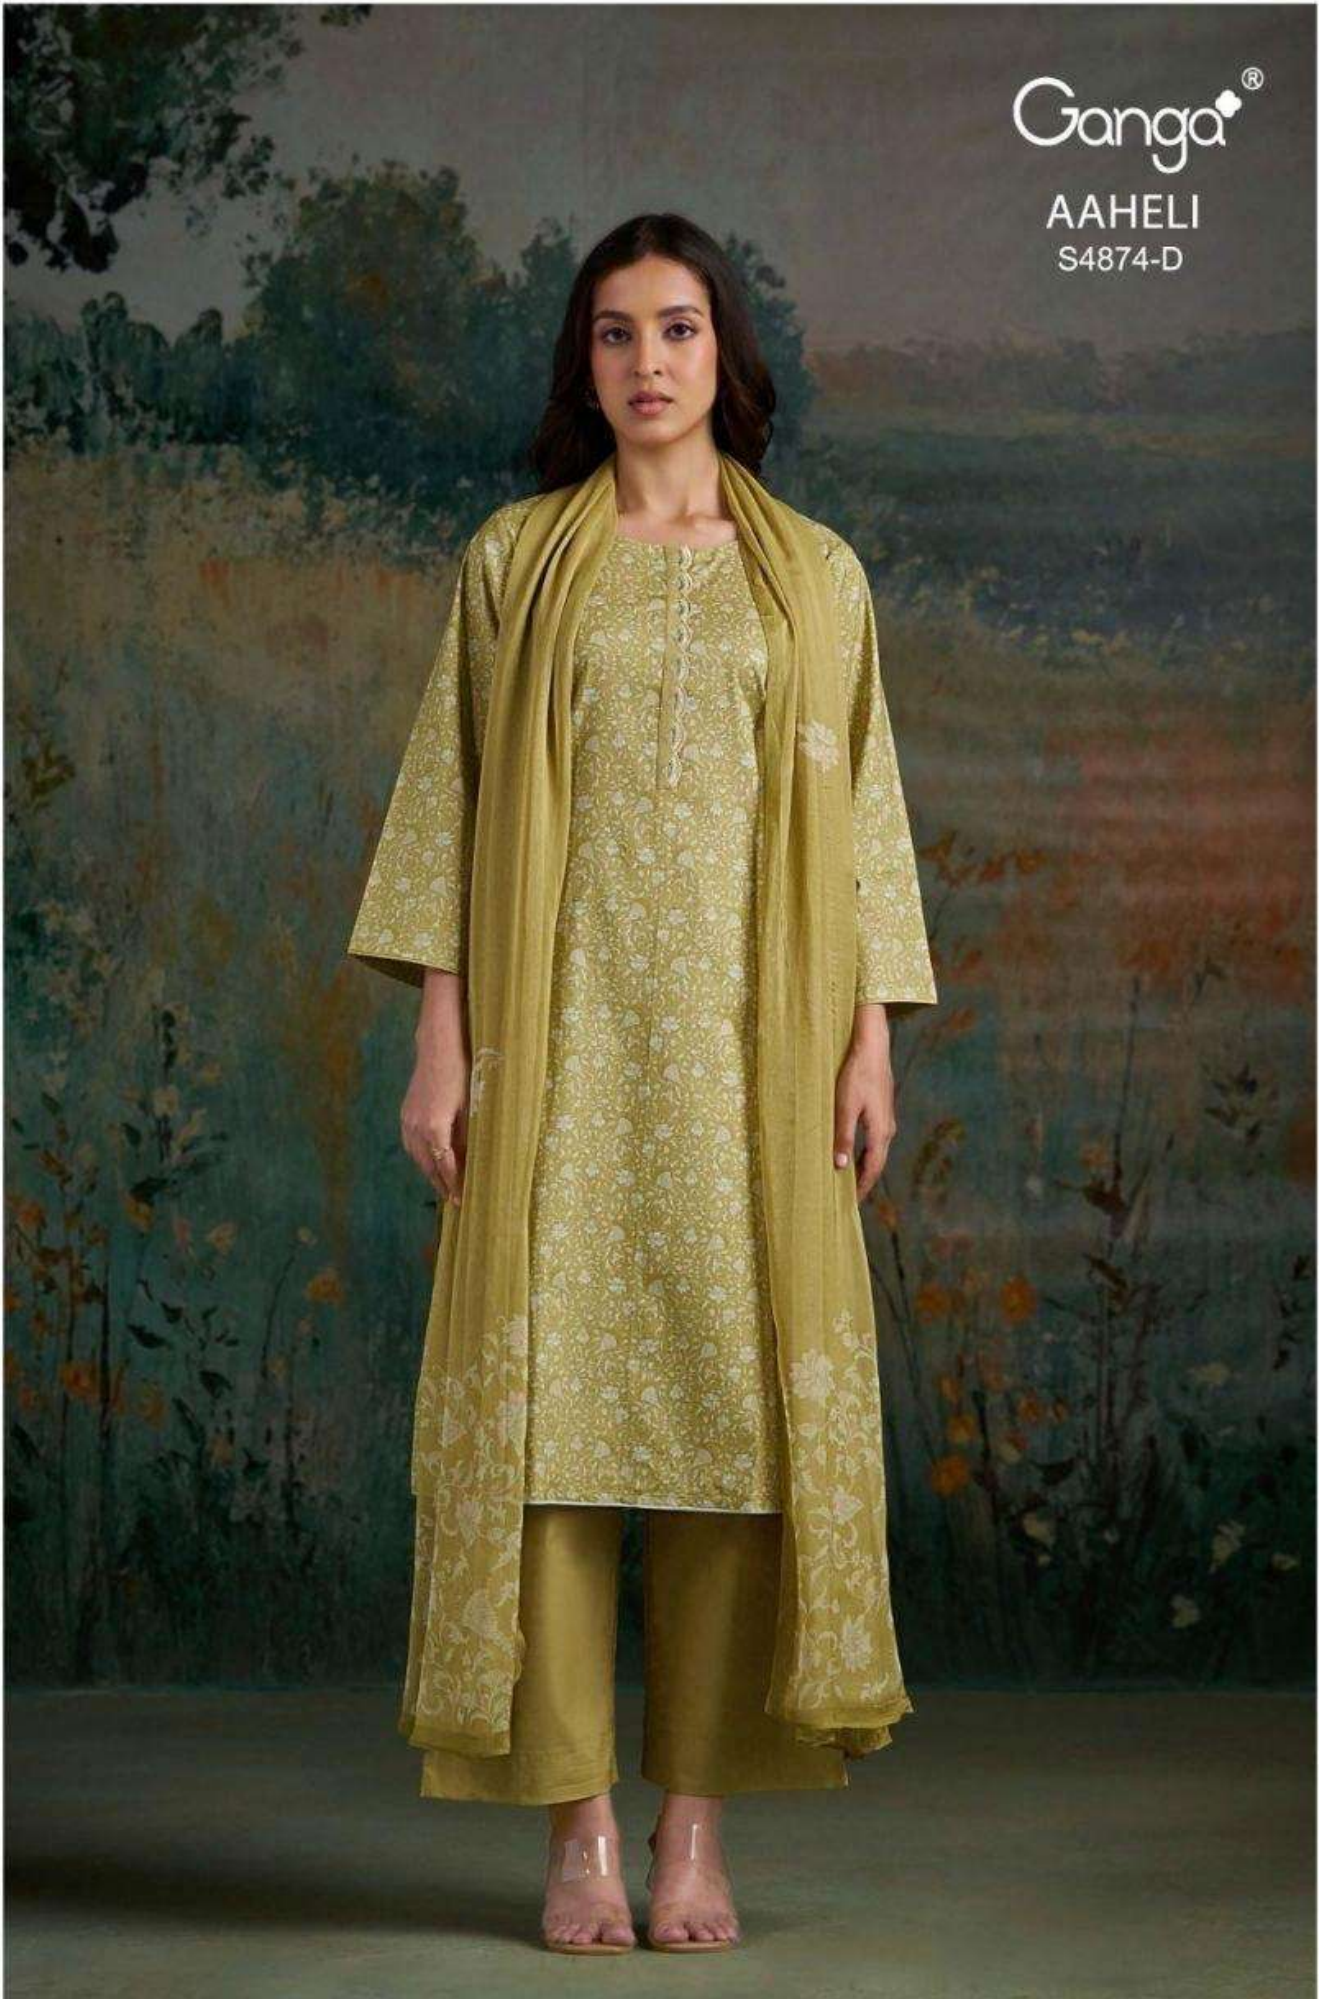

Ganga®

AAHELI
S4874-D