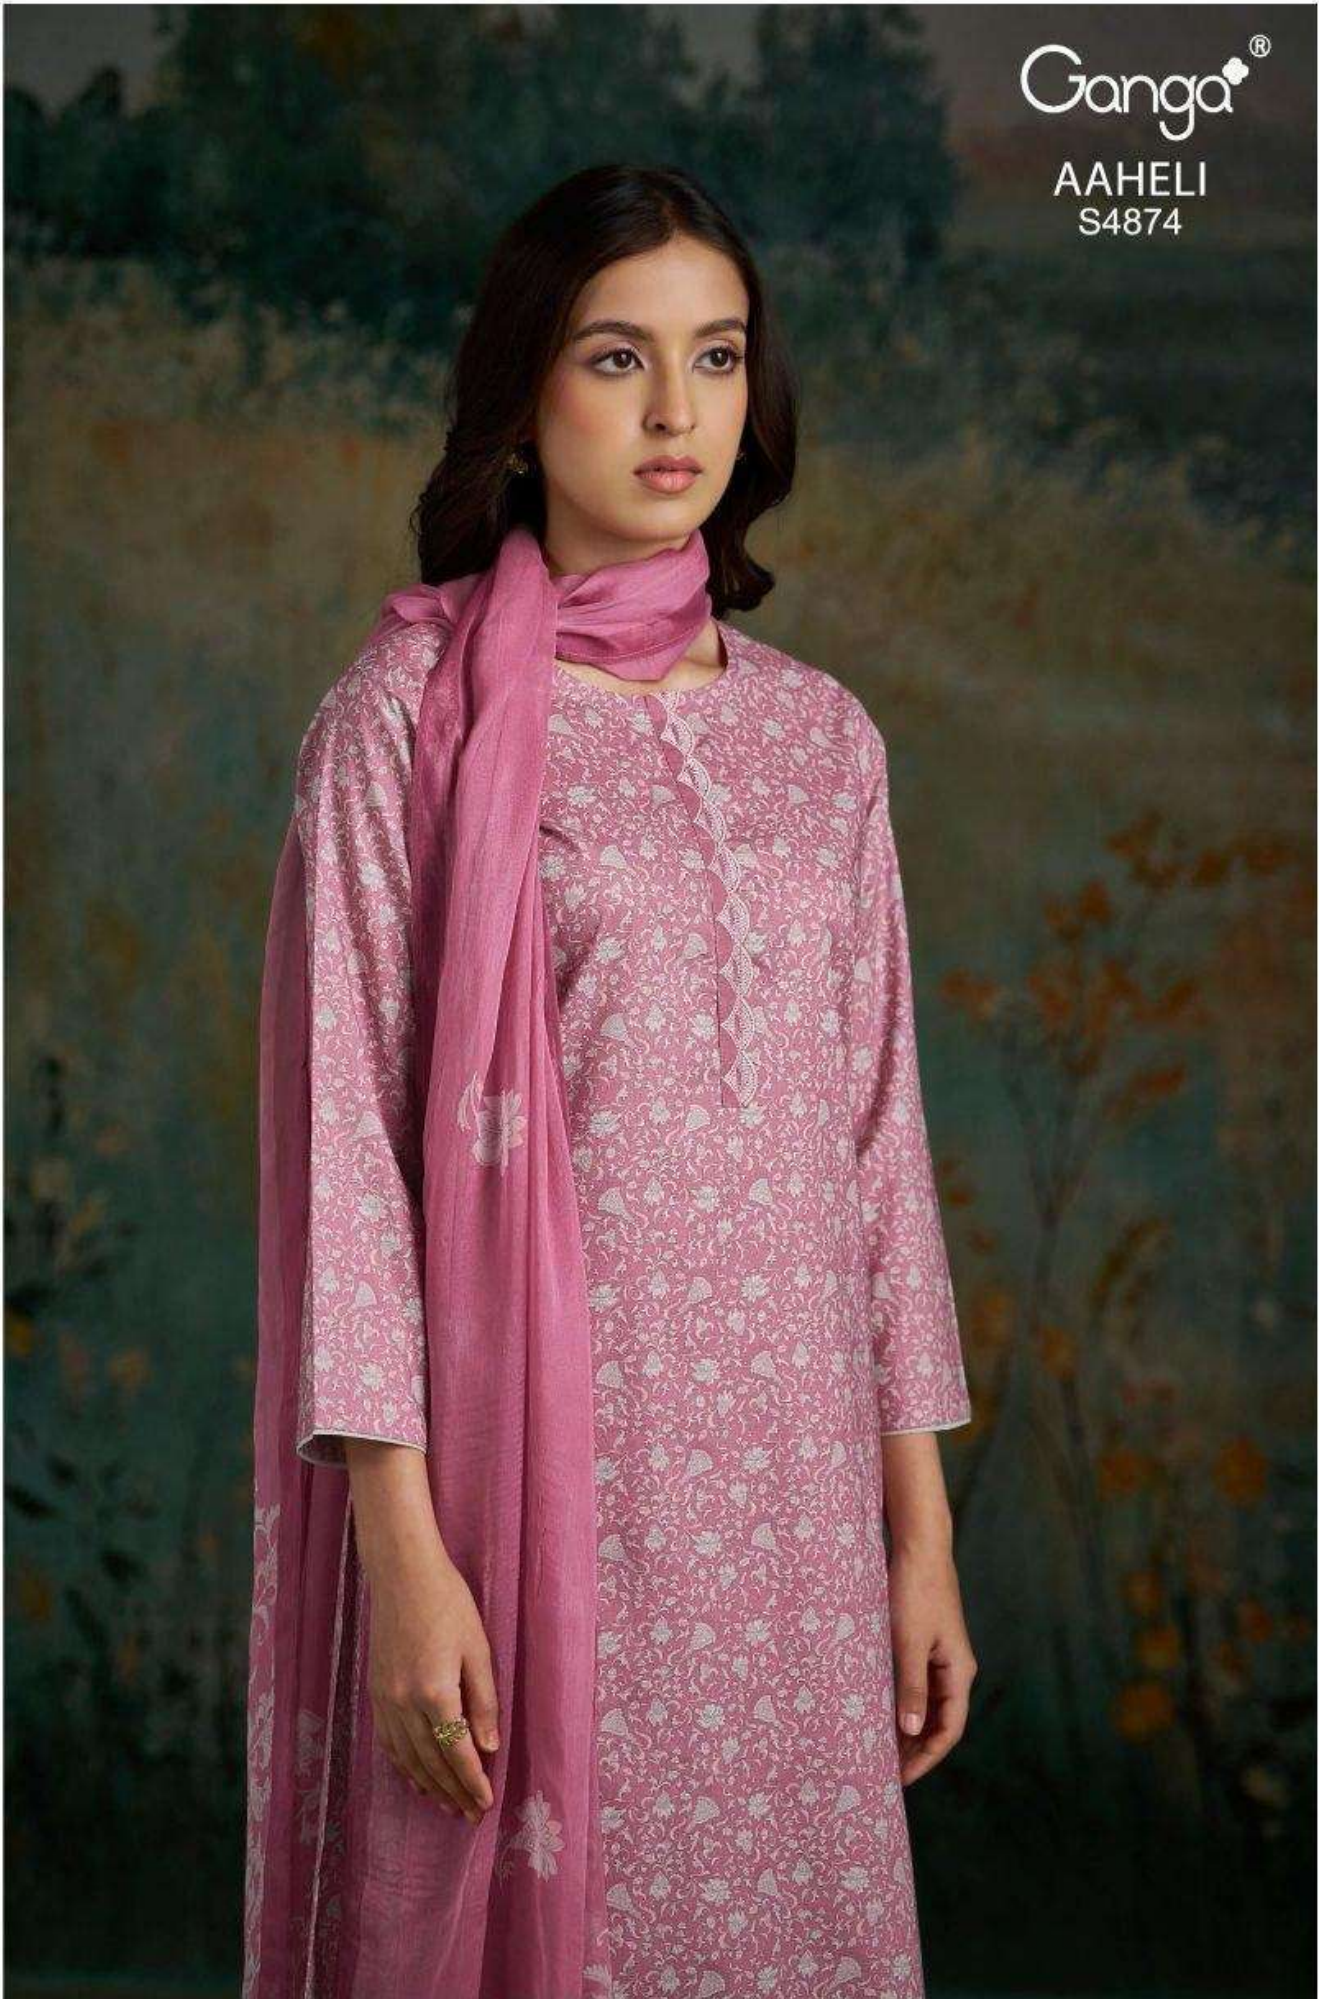

Ganga®

AAHELI  
S4874

Ganga®

AAHELI  
S4874-C

Ganga®

AAHELI  
S4874-B

Ganga®

AAHELI

Ganga®  
AAHELI  
S4874

DESCRIPTION

~TOP~

PREMIUM COTTON PRINTED WITH EMBROIDERY,  
SOLID COLOR BORDER ON DAMAN & SLEEVES.

~BOTTOM~

PREMIUM COTTON SOLID COLOR

~DUPATTA~

PREMIUM PURE CHIFFON PRINTED.