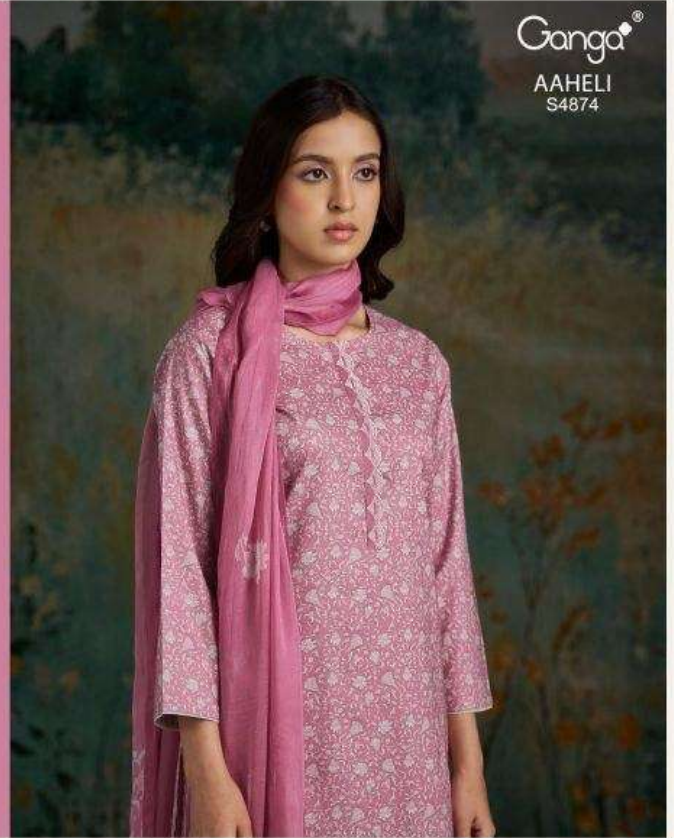

S4874-A

Ganga®

AAHELI

S4874-D

Ganga®

AAHELI  
S4874-D

Ganga®

AAHELI  
S4874

Ganga®  
AAHELI  
S4874

DESCRIPTION

~TOP~

PREMIUM COTTON PRINTED WITH EMBROIDERY,  
SOLID COLOR BORDER ON DAMAN & SLEEVES.

~BOTTOM~

PREMIUM COTTON SOLID COLOR

~DUPATTA~

PREMIUM PURE CHIFFON PRINTED.