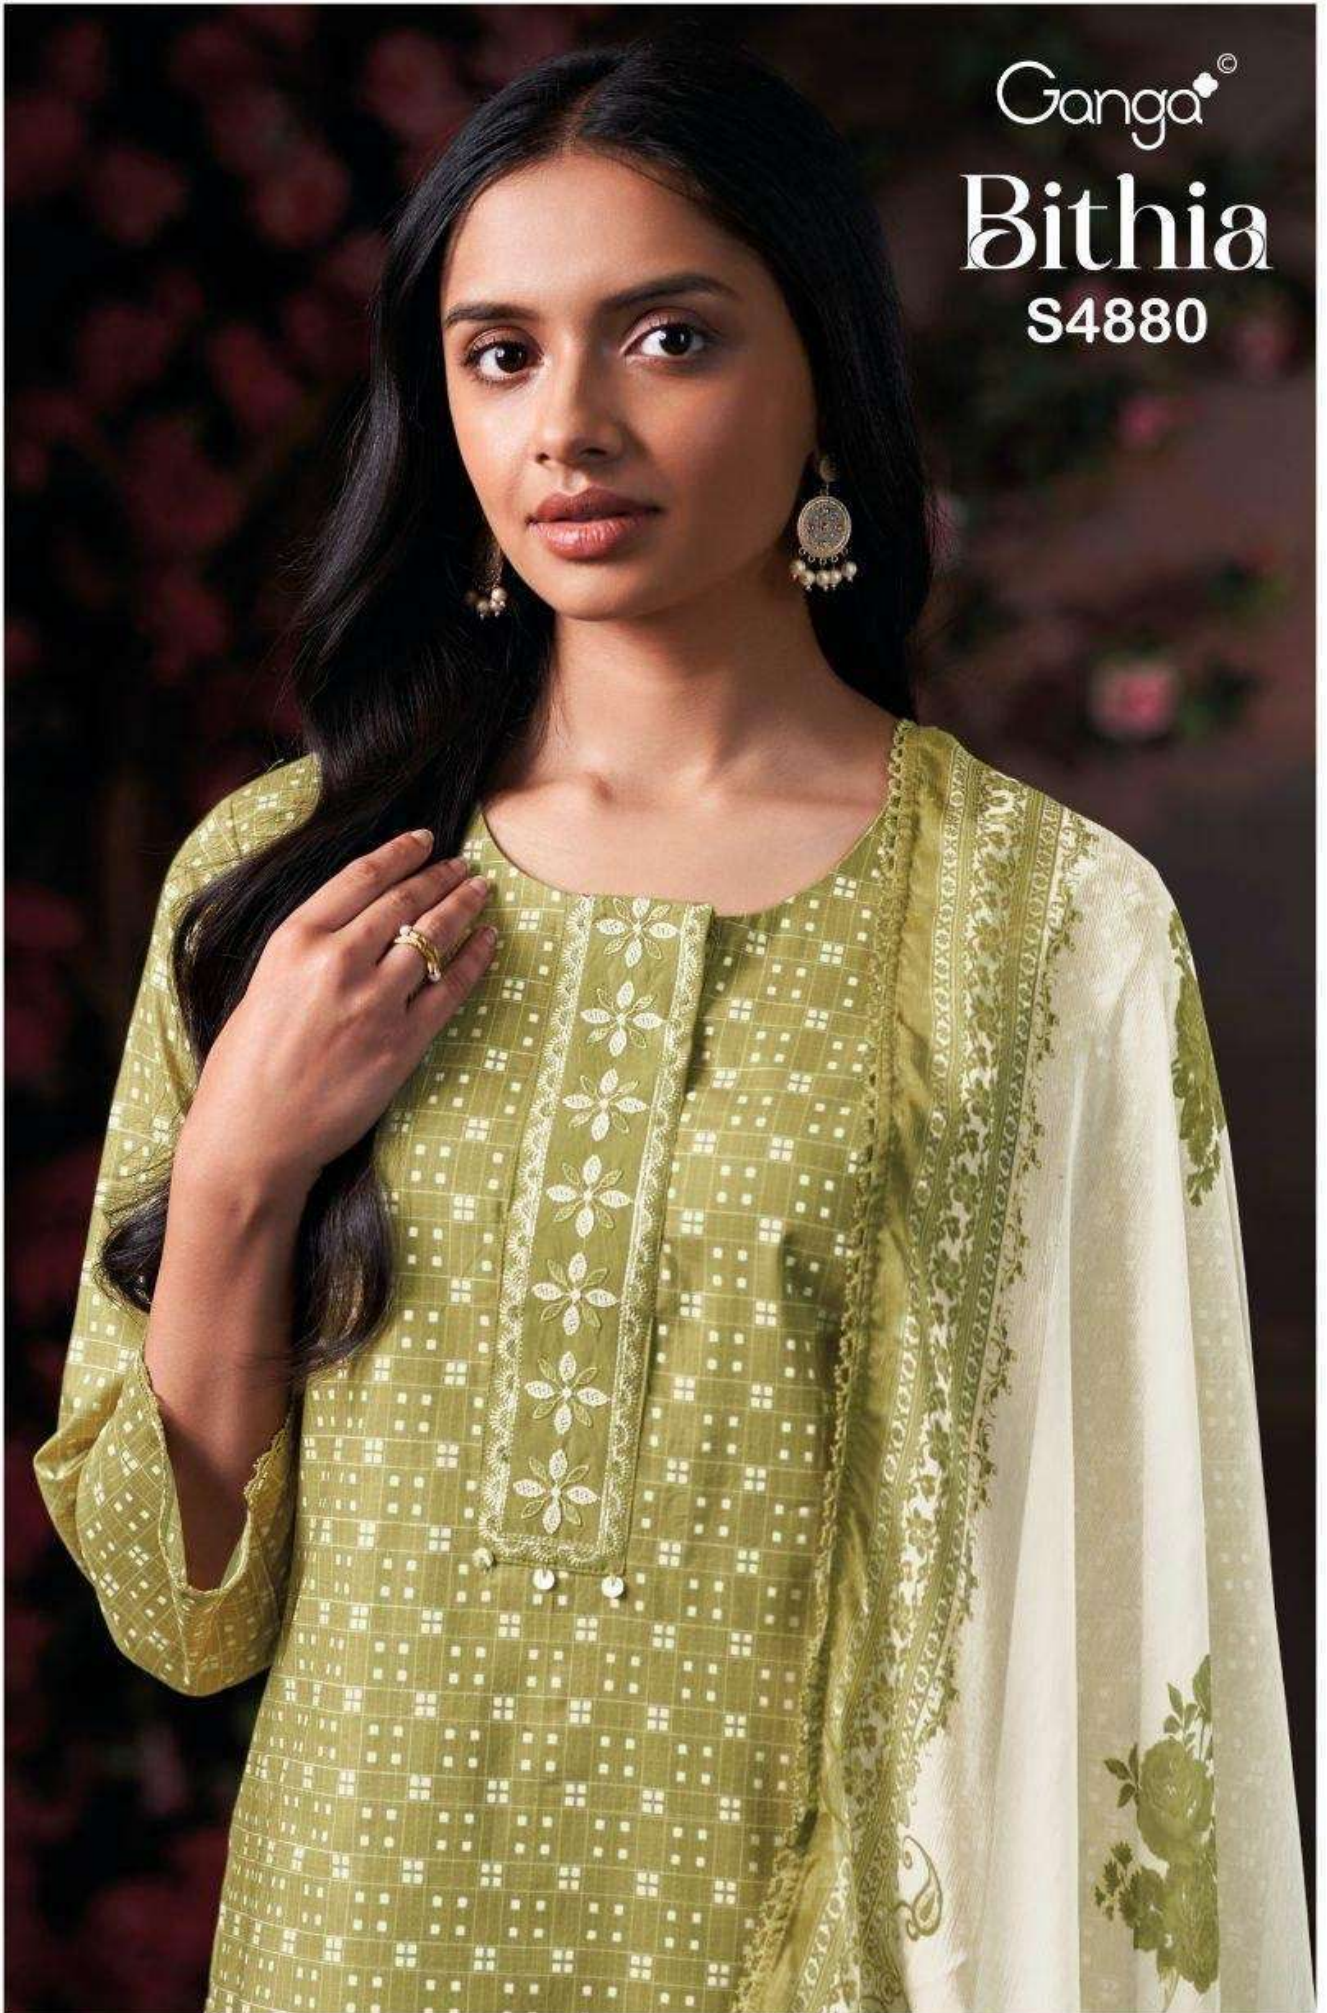

Ganga®

Bithia

S4880