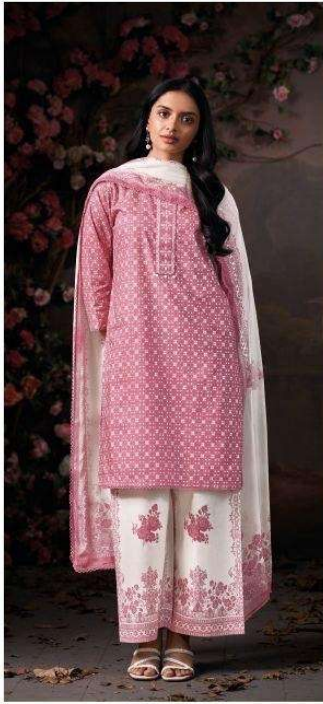

S4880-A

Ganga®
Bithia
S4880- A/B/C/D