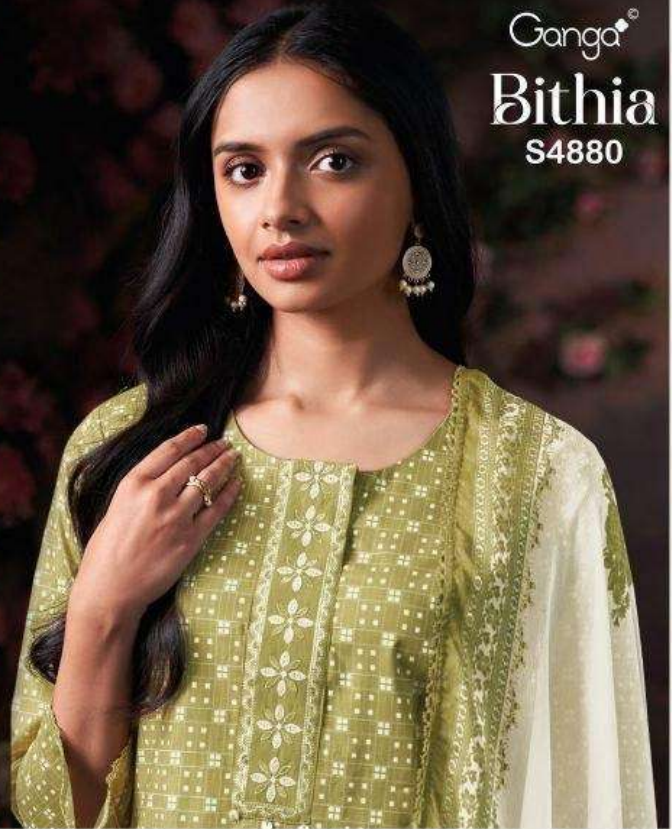

Ganga<sup>®</sup>

Bithia

S4880

Ganga<sup>®</sup>  
S4880-D

Ganga®

Ganga®  
**Bithia**  
S4880

**Bithia**  
**S4880**

—DESCRIPTION—

~TOP~

PREMIUM COTTON PRINTED WITH EMBROIDERY,  
BUTTON WORK, CROCHET LACE ON  
DAMAN & SLEEVES.

~BOTTOM~

PREMIUM COTTON PRINTED.

~DUPATTA~

PREMIUM PURE CHIFFON PRINTED WITH CROCHET  
LACE BORDER.

**WHOLESALE PRICE**  
**1640/- EACH+GST(EXTRA)**