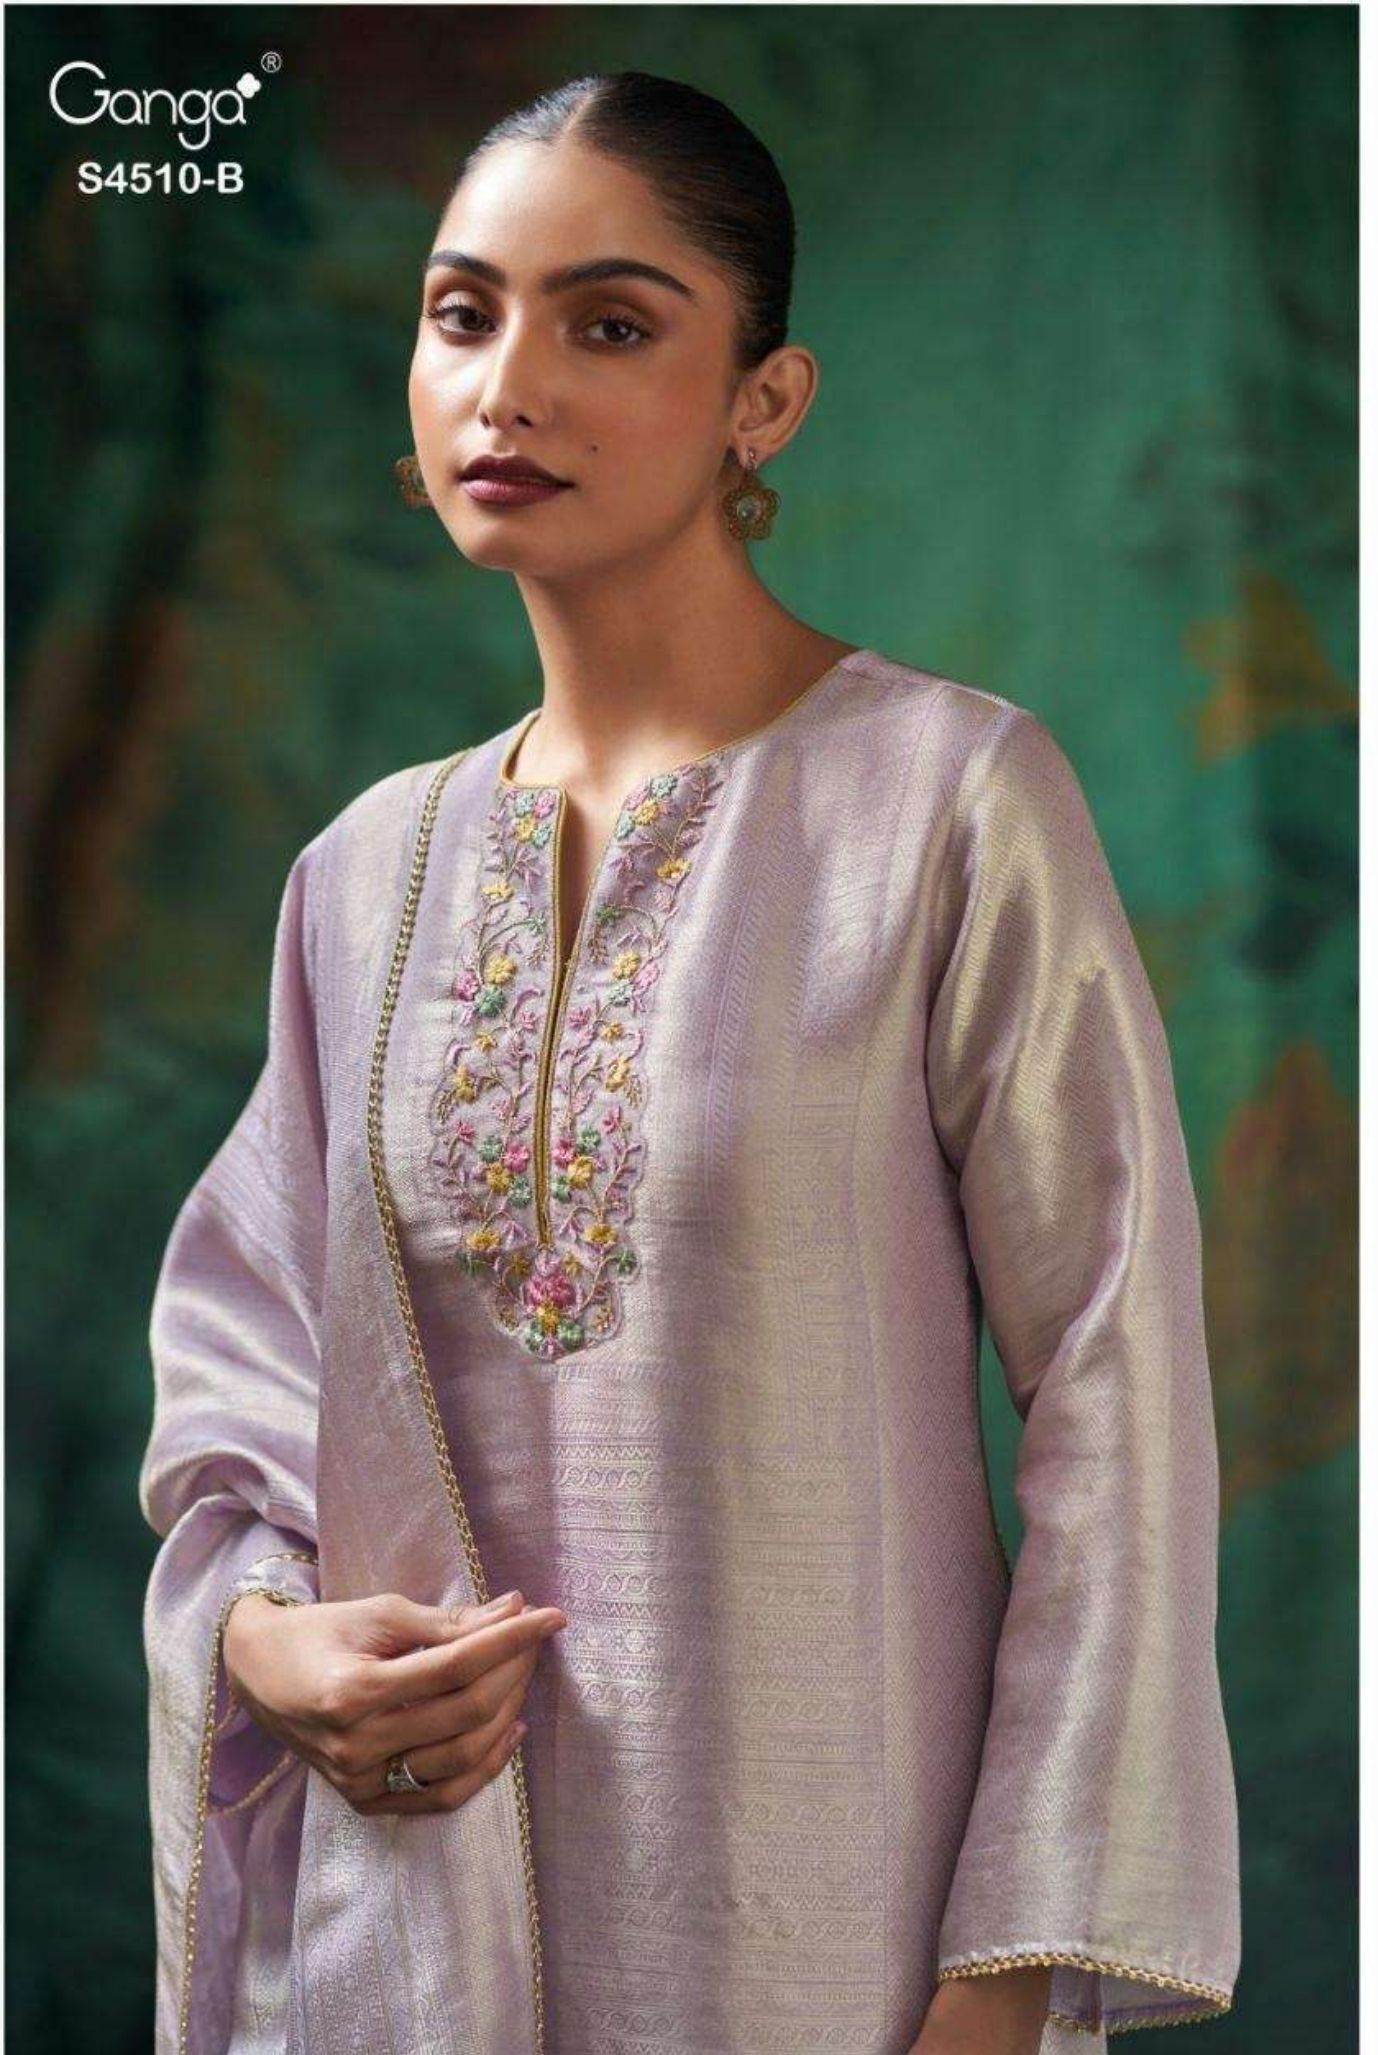

Ganga®
S4510-B