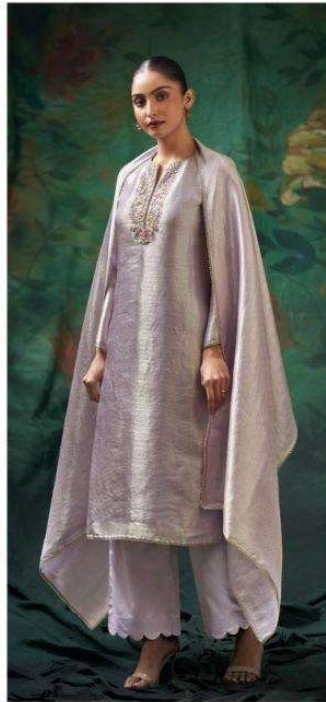

S4510-B

Ganga®
Jeyra
S4510- A/B/C