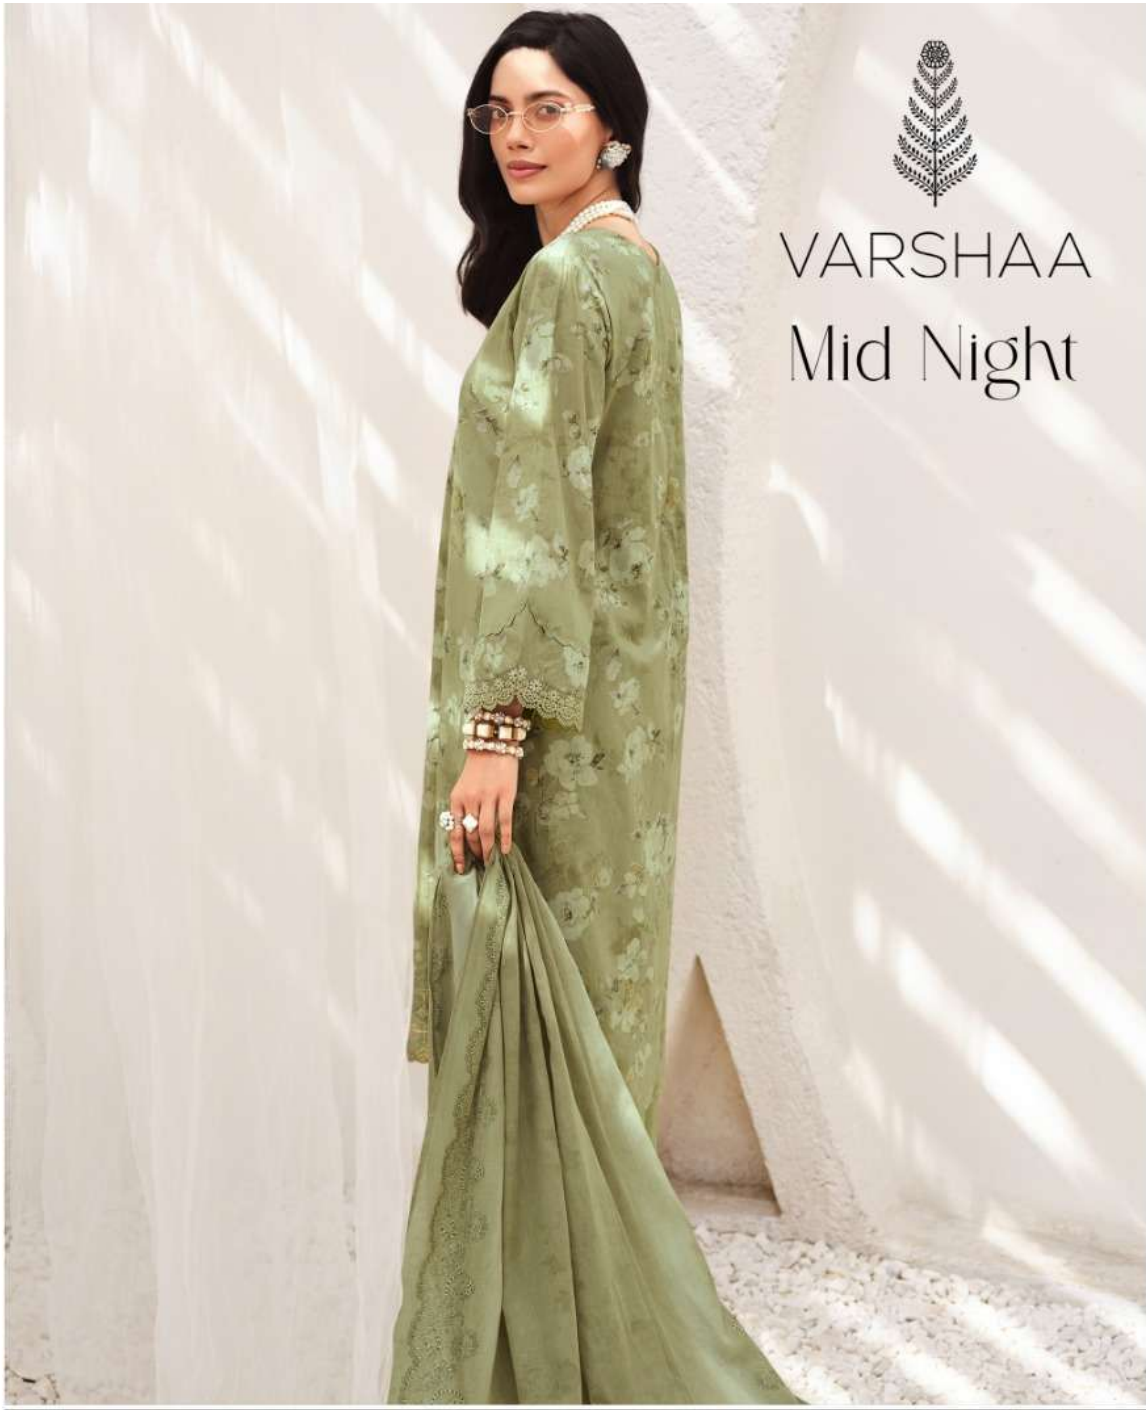

VARSHAA
Mid Night

VARSHAA
Mid Night

VARSHAA

Mid Night

MN-01

MN-02

MN-03

MN-04

MN-04

MN-02

VARSHAA
Mid Night

DESIGN	PRICE	DESCRIPTION
MN - 01	1680/-	TOP COTTON LINEN PRINTED WITH EMBROIDERY AND LACES
MN - 02	1680/-	-
MN - 03	1680/-	DUPATTA COTTON MUL PRINTED WITH ADDED TASSELS
MN - 04	1680/-	-
		BOTTOM COTTON SOLID