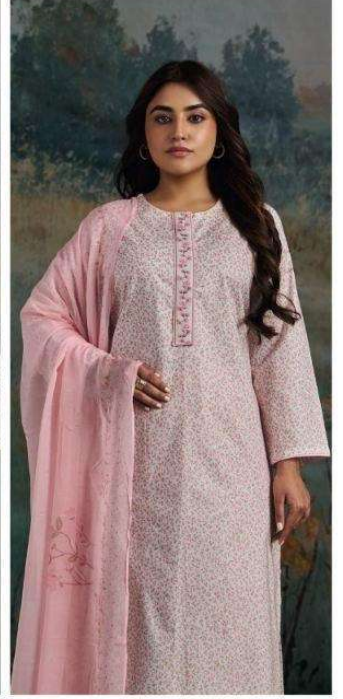

S5042-D

Ganga®
EKANTA
S5042-A/B/C/D