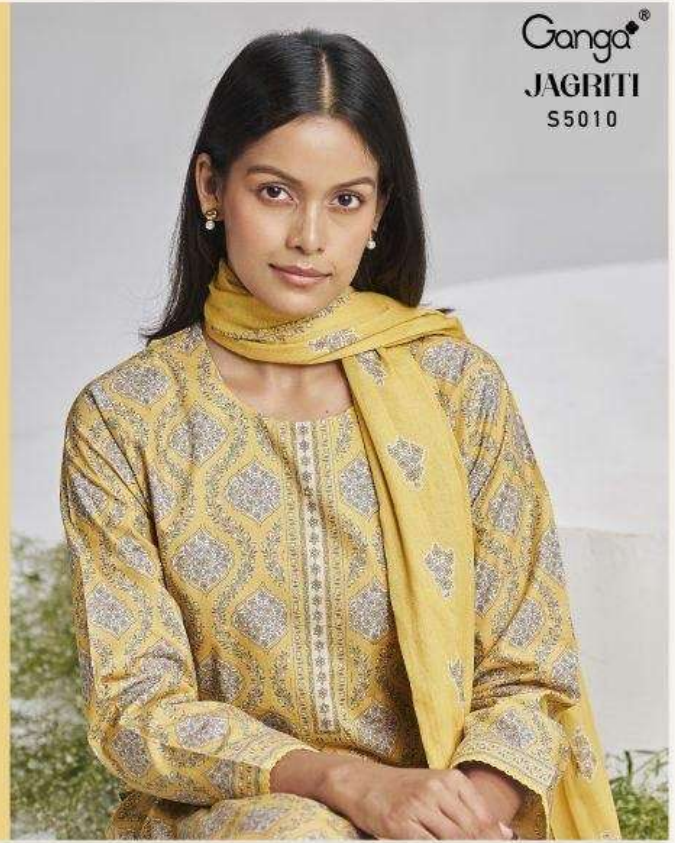

Ganga®

JAGRITI

S5010

Ganga®

Ganga®  
JAGRITI  
S5010

# JAGRITI S5010

### ~TOP~

PREMIUM COTTON PRINTED WITH HAND WORK,  
CROCHET LACE ON DAMAN & SLEEVES.

### ~BOTTOM~

PREMIUM COTTON SOLID COLOR.