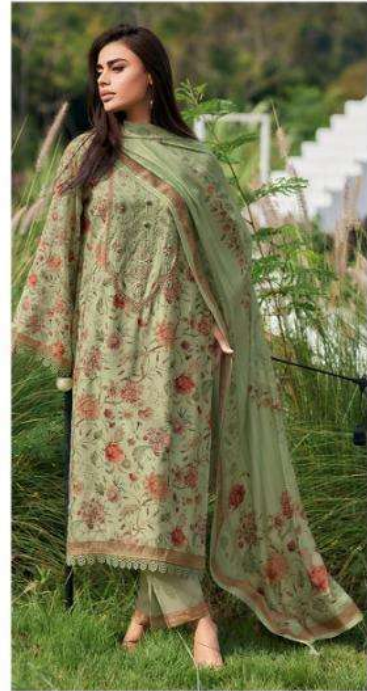

VARSHAA

Shiloh

SH-04

SH-03

SH-01

SH-06

VARSHAA
Shiloh

DESIGN	PRICE	DESCRIPTION
SH - 01	1380/-	TOP
SH - 02	1380/-	COTTON DIGITALLY PRINTED WITH HANDWORK WITH LACES
SH - 03	1380/-	-
SH - 04	1380/-	DUPATTA
SH - 05	1380/-	COTTON MUL DIGITALLY PRINTED WITH LACES
SH - 06	1380/-	-
		BOTTOM
		COTTON SOLID

TOTAL AMOUNT 8,280/-+GST

TOTAL PIECES : 6

VARSHAA
Shiloh

SH-01

SH-02

SH-03

SH-04

SH-05