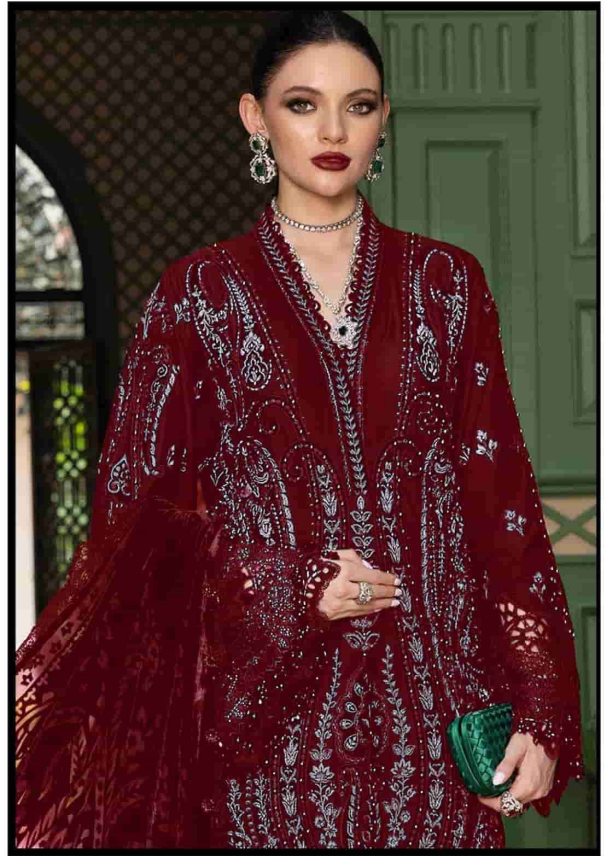

ELAN™
STUDIO

**TOP - CAMBRIC LAWN COTTON HEAVY
EMBROIDERED**

BOTTOM - CAMBRIC LAWN COTTON

**DUPATTA - COTTON DIGITAL PRINTED WITH
LACE**

E - 33 C