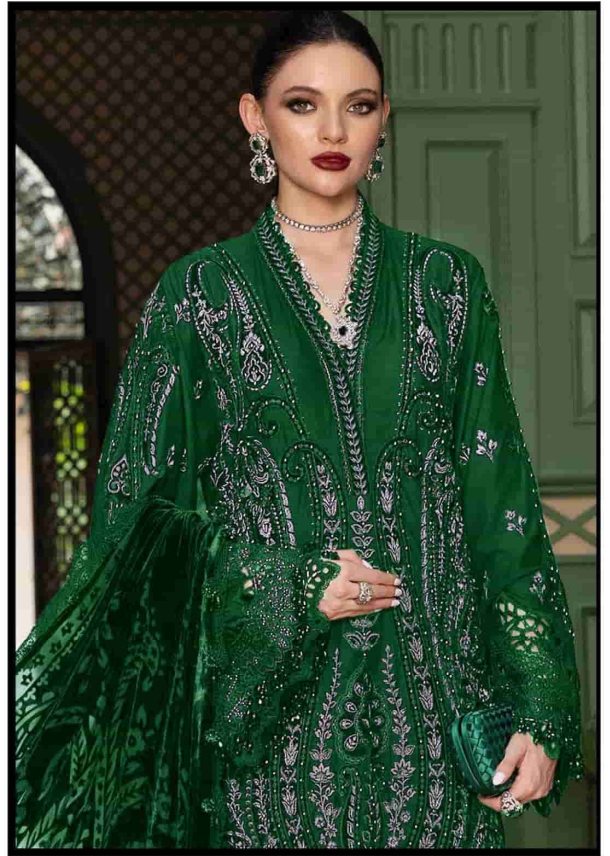

ELAN™
STUDIO

**TOP - CAMBRIC LAWN COTTON HEAVY
EMBROIDERED**

BOTTOM - CAMBRIC LAWN COTTON

**DUPATTA - COTTON DIGITAL PRINTED WITH
LACE**

E - 33 A

ELAN™
STUDIO

TOP - CAMBRIC LAWN COTTON HEAVY
EMBROIDERED
BOTTOM - CAMBRIC LAWN COTTON
DUPATTA - COTTON DIGITAL PRINTED WITH
LACE

E - 33 A

ELANTM
STUDIO

TOP - CAMBRIC LAWN COTTON HEAVY
EMBROIDERED
BOTTOM - CAMBRIC LAWN COTTON
DUPATTA - COTTON DIGITAL PRINTED WITH
LACE

E - 33 D

ELAN™
STUDIO

TOP - CAMBRIC LAWN COTTON HEAVY
EMBROIDERED
BOTTOM - CAMBRIC LAWN COTTON
DUPATTA - COTTON DIGITAL PRINTED WITH
LACE