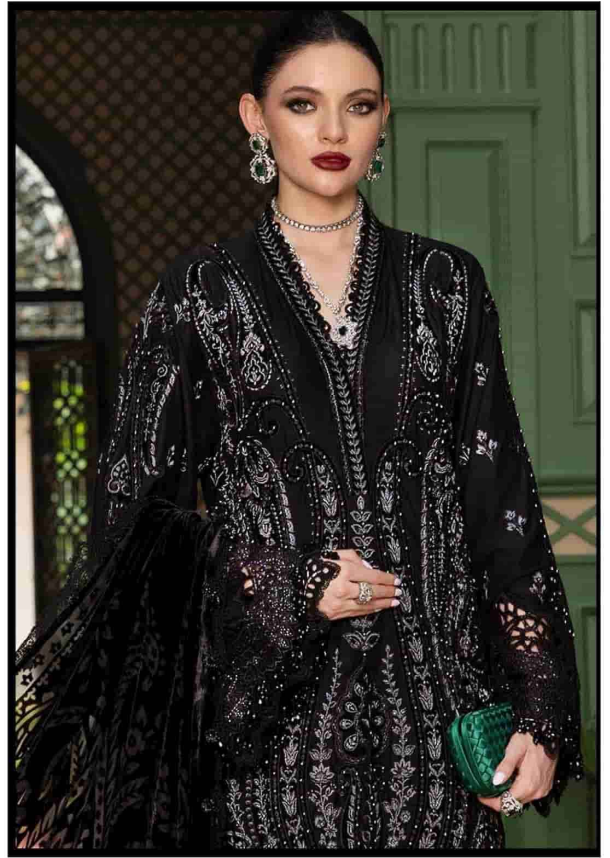

ELAN™
STUDIO

**TOP - CAMBRIC LAWN COTTON HEAVY
EMBROIDERED**

BOTTOM - CAMBRIC LAWN COTTON

**DUPATTA - COTTON DIGITAL PRINTED WITH
LACE**

E - 33 A

ELAN™
STUDIO

TOP - CAMBRIC LAWN COTTON HEAVY
EMBROIDERED
BOTTOM - CAMBRIC LAWN COTTON
DUPATTA - COTTON DIGITAL PRINTED WITH
LACE

E - 33 A

ELANTM
STUDIO

TOP - CAMBRIC LAWN COTTON HEAVY
EMBROIDERED
BOTTOM - CAMBRIC LAWN COTTON
DUPATTA - COTTON DIGITAL PRINTED WITH
LACE

E - 33 D

ELAN™
STUDIO

TOP - CAMBRIC LAWN COTTON HEAVY
EMBROIDERED
BOTTOM - CAMBRIC LAWN COTTON
DUPATTA - COTTON DIGITAL PRINTED WITH
LACE