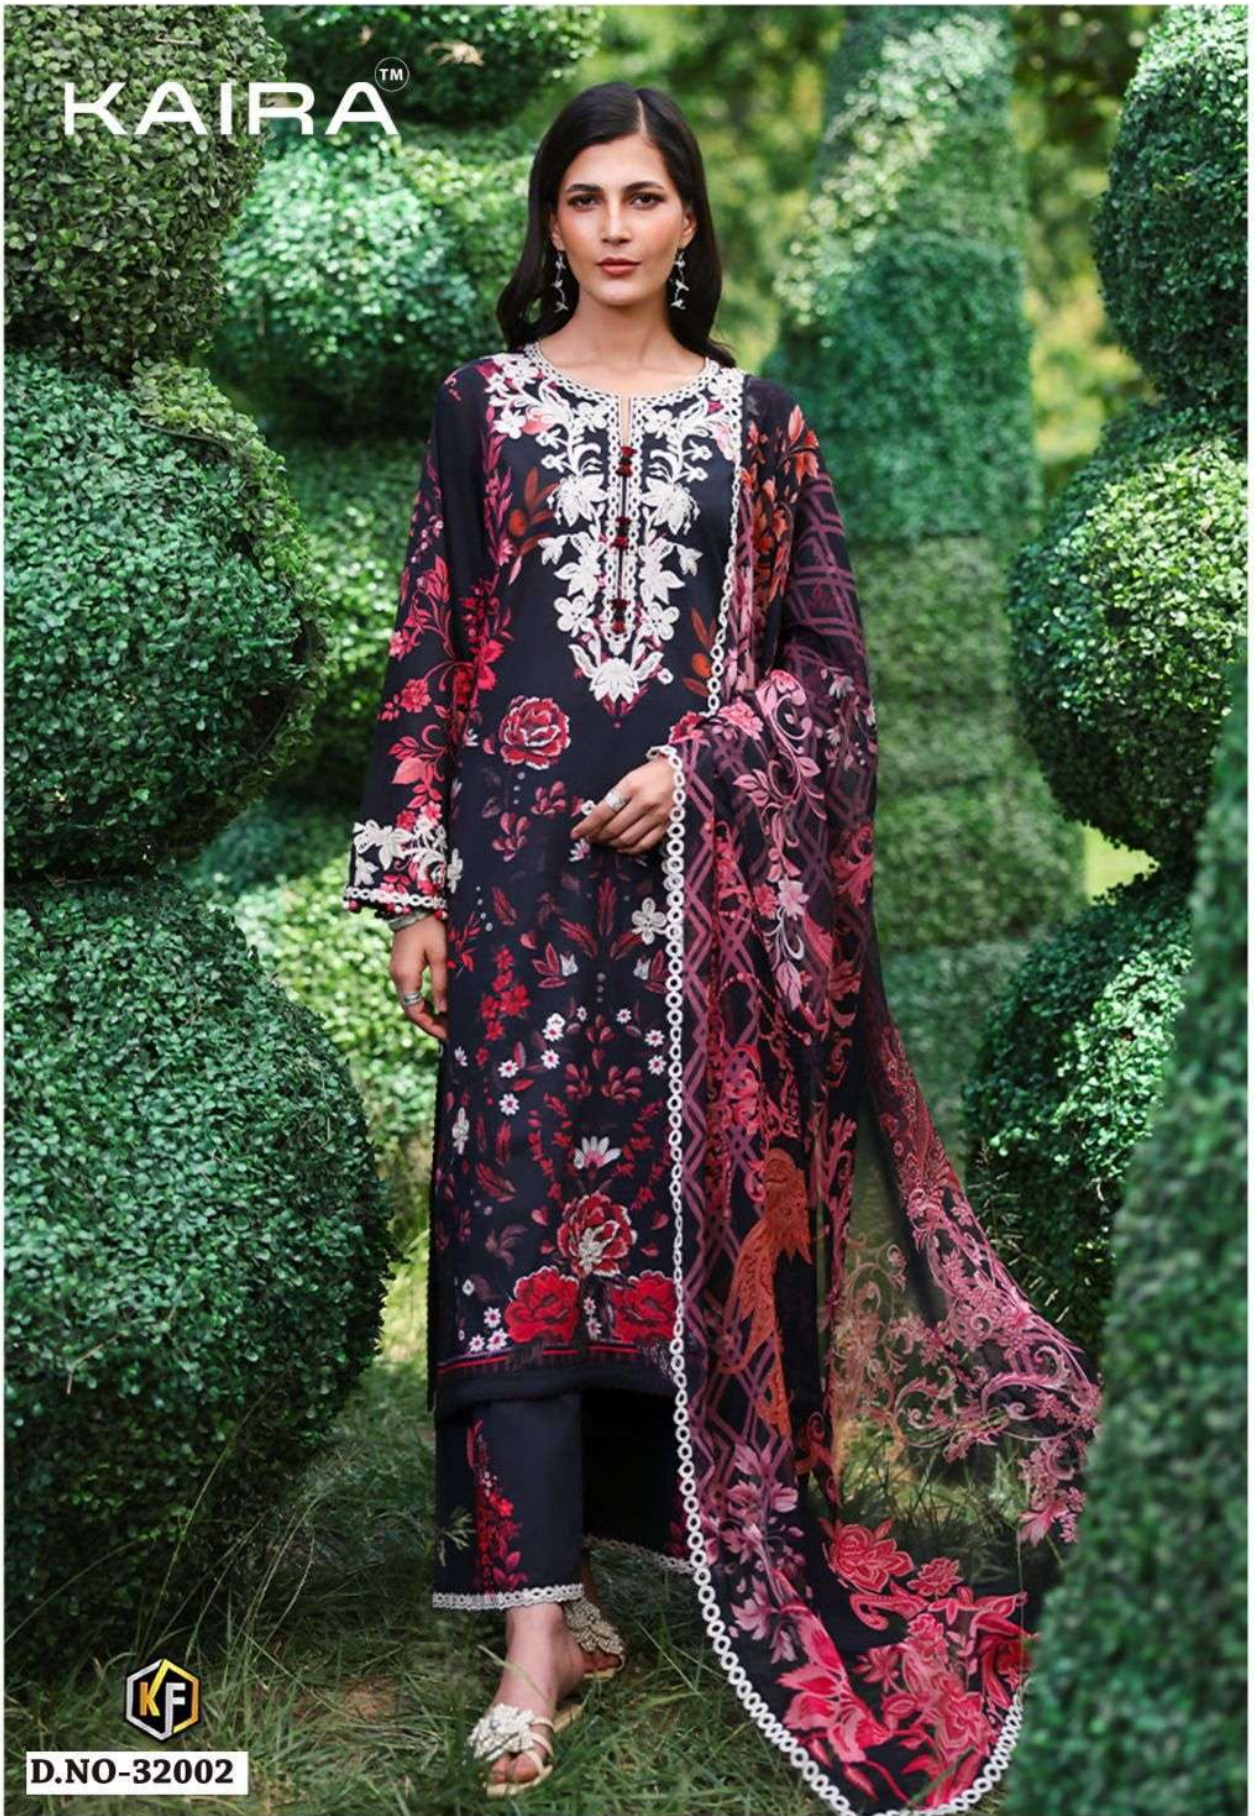

KAIRA^{TM}

D.NO-32002