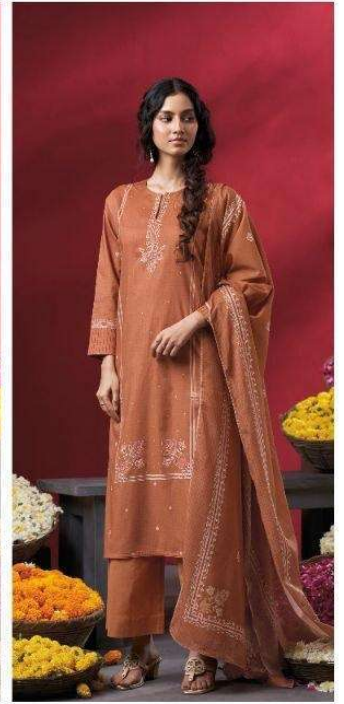

S4803-D

Ganga®
Nireya
S4803- A/B/C/D