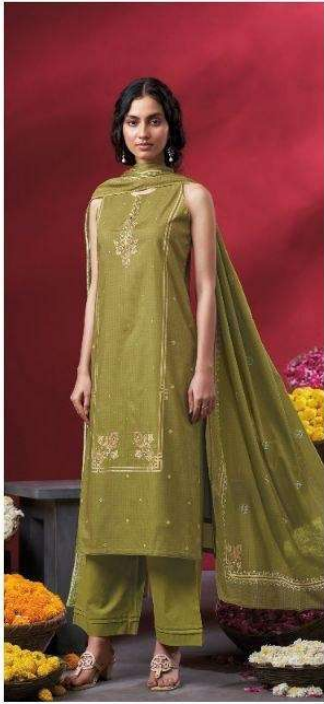

Ganga[®]
Nireya
S4803

Ganga[®]

S4803-B

Ganga[®]

S4803-A

Ganga[®]
S4803-C

Ganga[®]

S4803-D

DESCRIPTION

~TOP~

PREMIUM COTTON PRINTED WITH HAND EMBROIDERY,
HAND WORK, PRINTED LACE ON DAMAN.

~BOTTOM~

PREMIUM COTTON SOLID COLOR.

~DUPATTA~

PREMIUM COTTON MUL PRINTED WITH CROCHET
LACE BORDER.

WHOLESALE PRICE
1590/- EACH+GST(EXTRA)