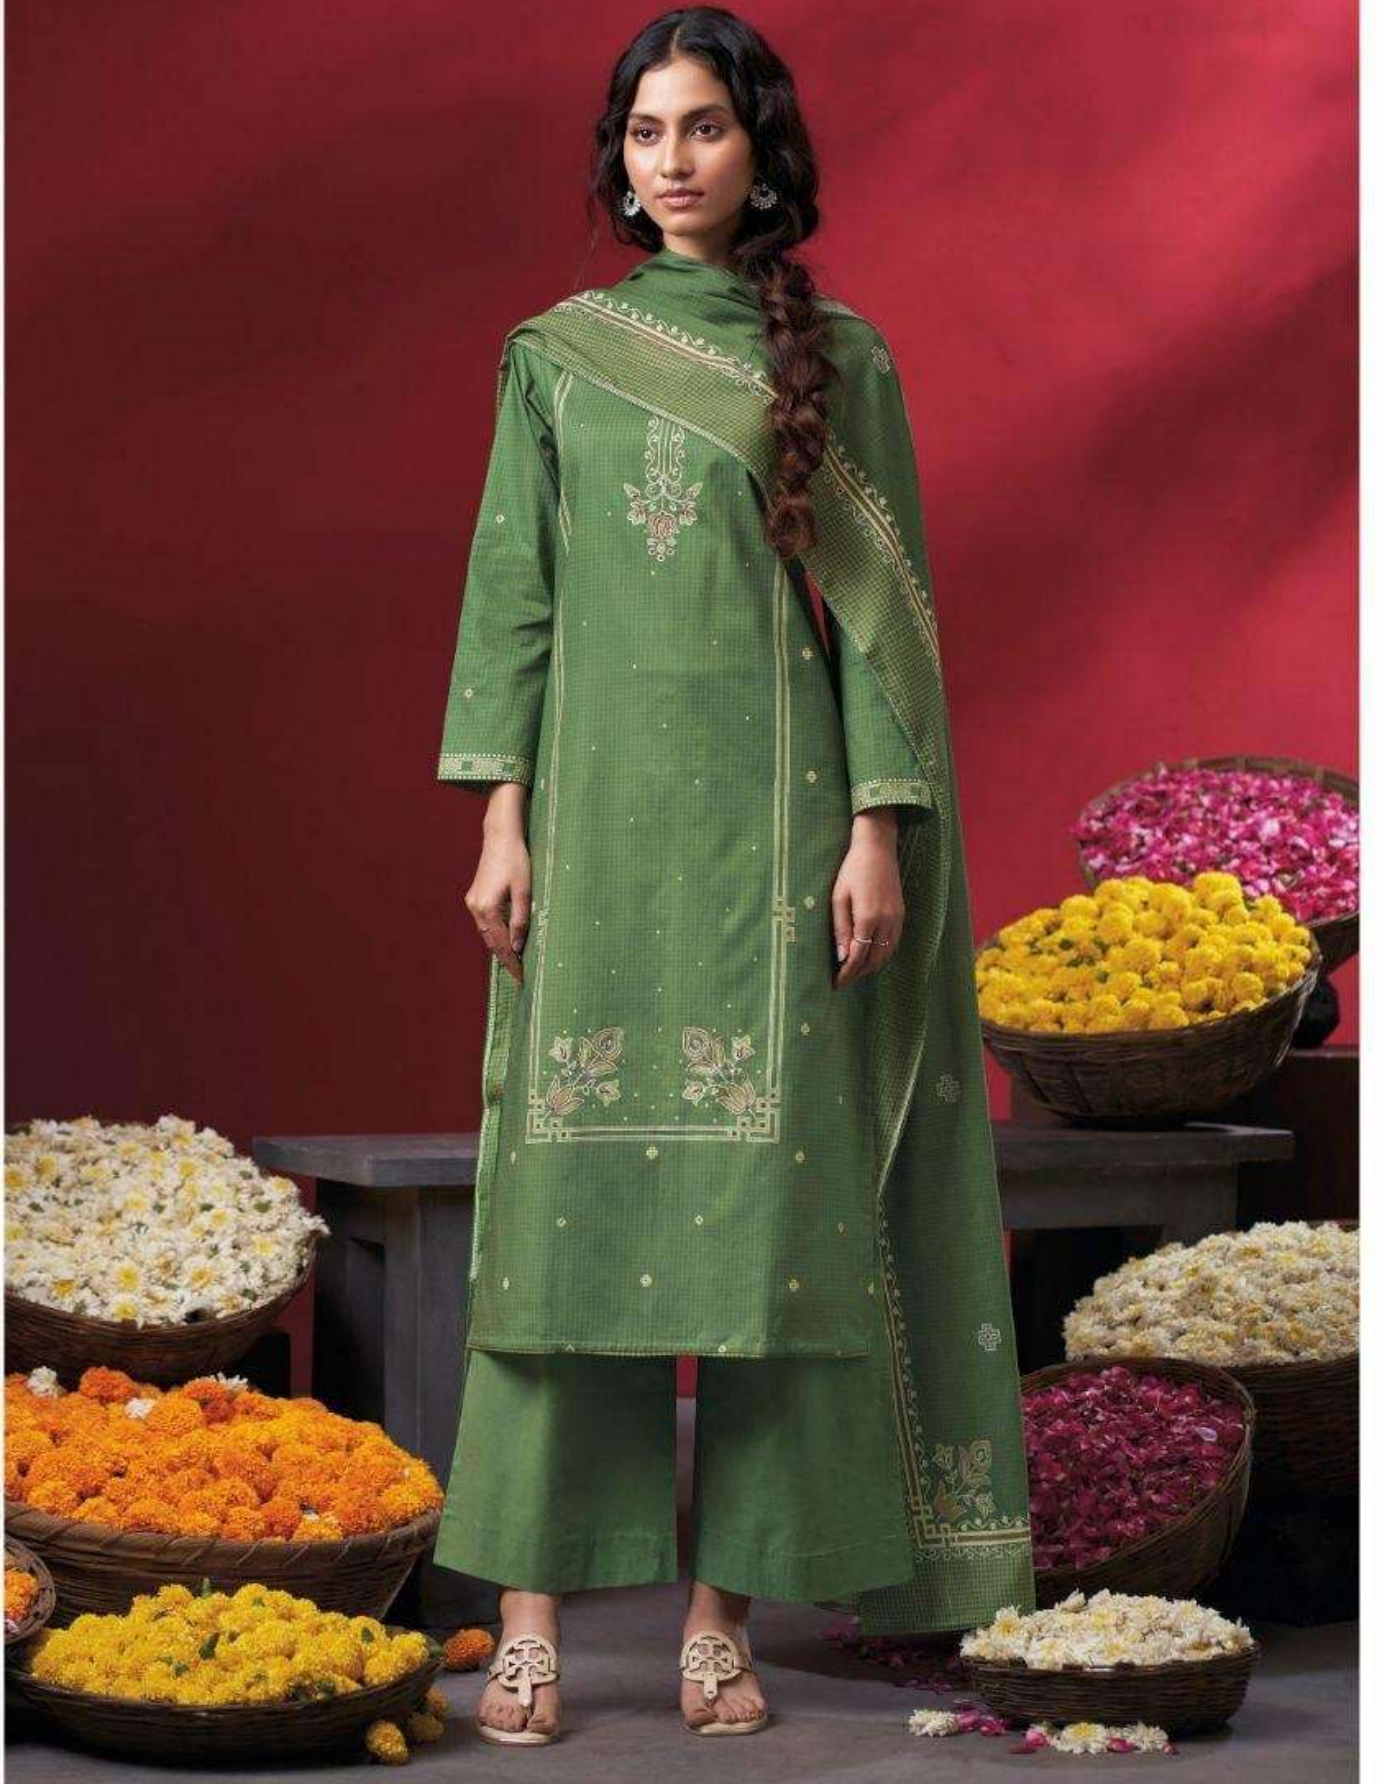

Ganga[®]
Nireya
S4803

Ganga[®]

S4803-B

Ganga[®]

S4803-A

Ganga[®]
S4803-C

Ganga[®]

S4803-D

DESCRIPTION

~TOP~

PREMIUM COTTON PRINTED WITH HAND EMBROIDERY,
HAND WORK, PRINTED LACE ON DAMAN.

~BOTTOM~

PREMIUM COTTON SOLID COLOR.

~DUPATTA~

PREMIUM COTTON MUL PRINTED WITH CROCHET
LACE BORDER.

WHOLESALE PRICE
1590/- EACH+GST(EXTRA)