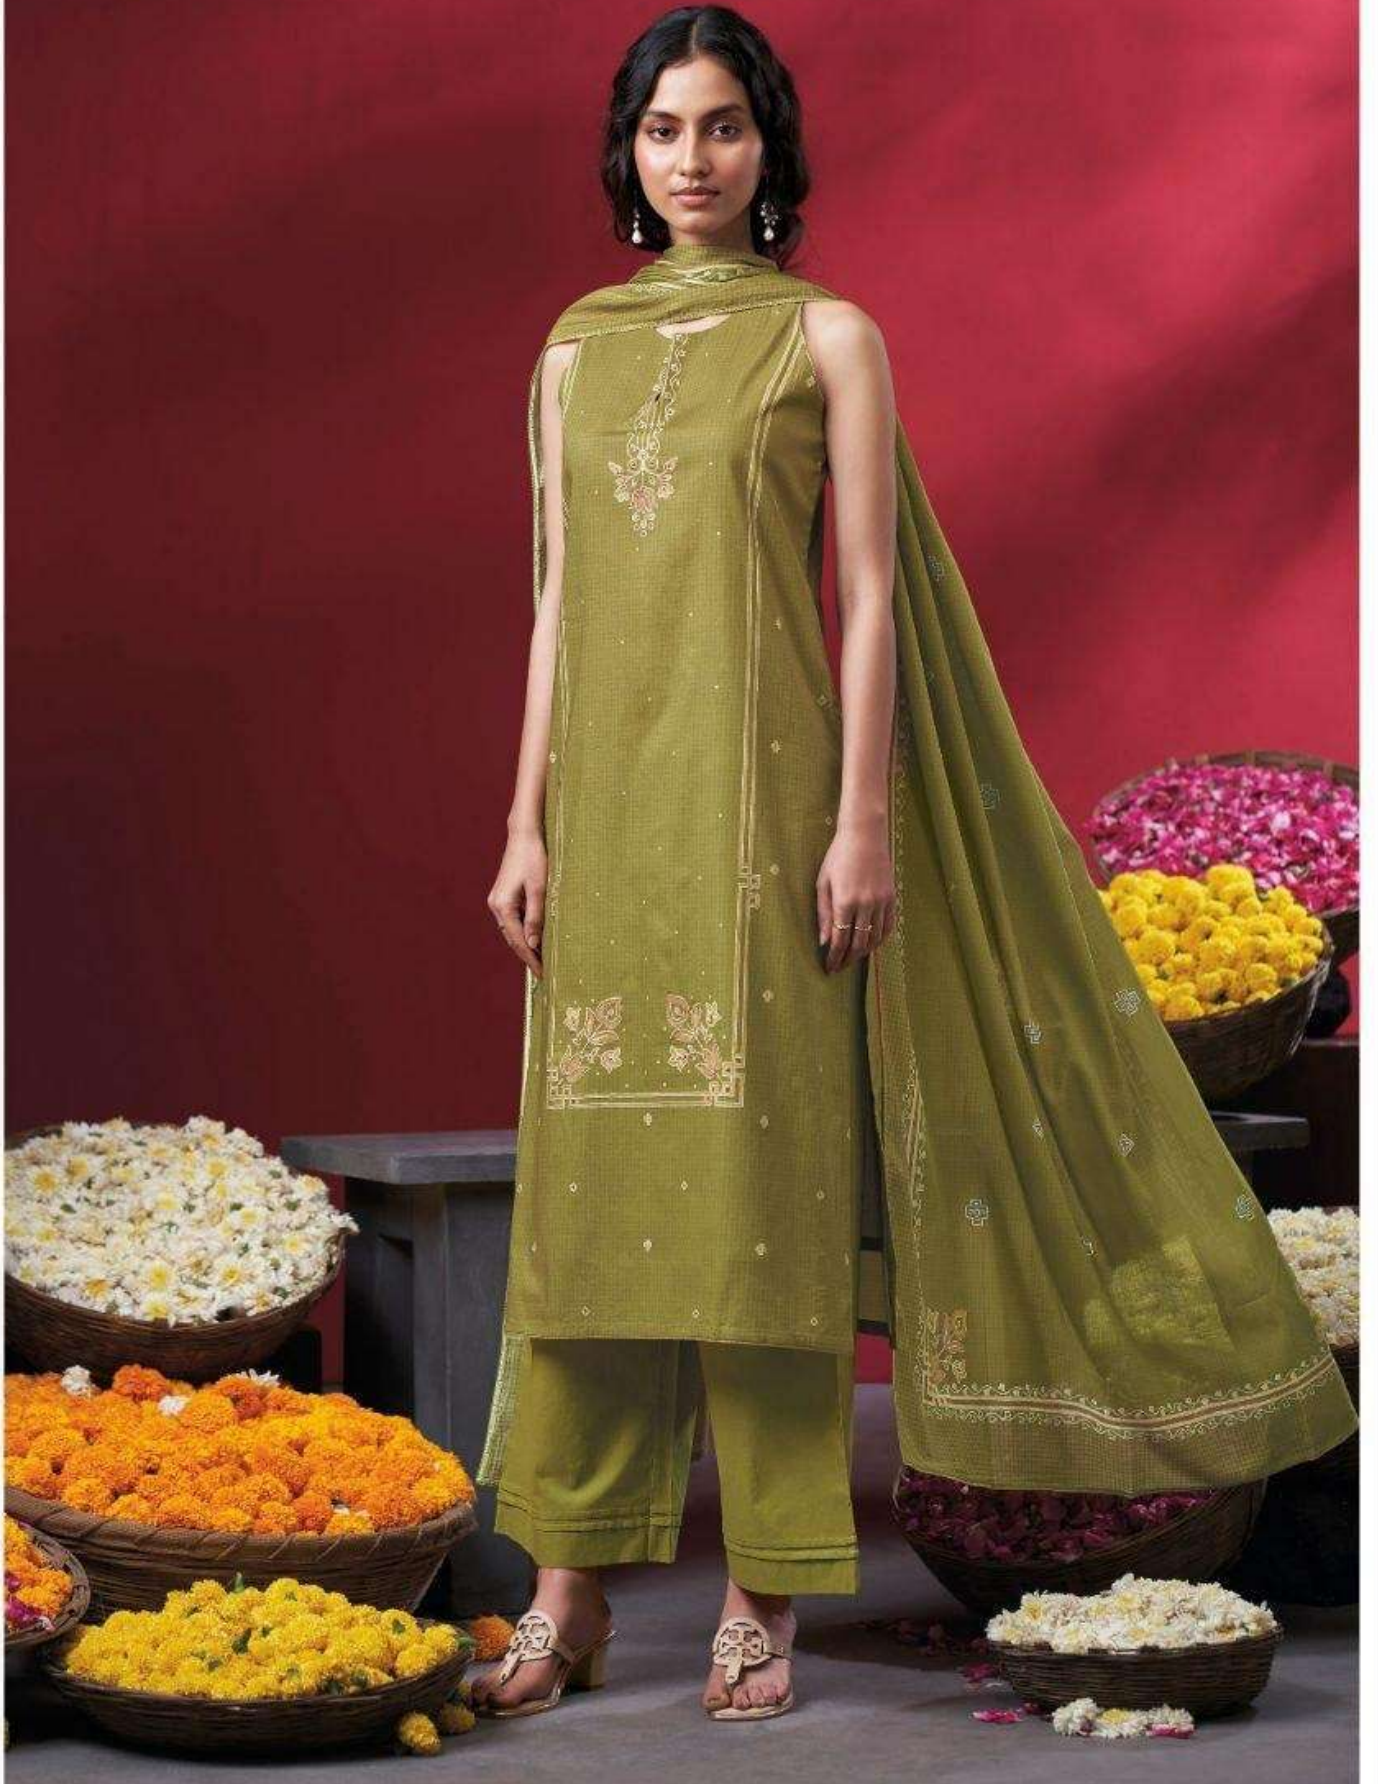

Ganga[®]
Nireya
S4803

Ganga[®]

S4803-B

Ganga[®]

S4803-A

Ganga[®]
S4803-C

Ganga[®]

S4803-D

DESCRIPTION

~TOP~

PREMIUM COTTON PRINTED WITH HAND EMBROIDERY,
HAND WORK, PRINTED LACE ON DAMAN.

~BOTTOM~

PREMIUM COTTON SOLID COLOR.

~DUPATTA~

PREMIUM COTTON MUL PRINTED WITH CROCHET
LACE BORDER.

WHOLESALE PRICE
1590/- EACH+GST(EXTRA)