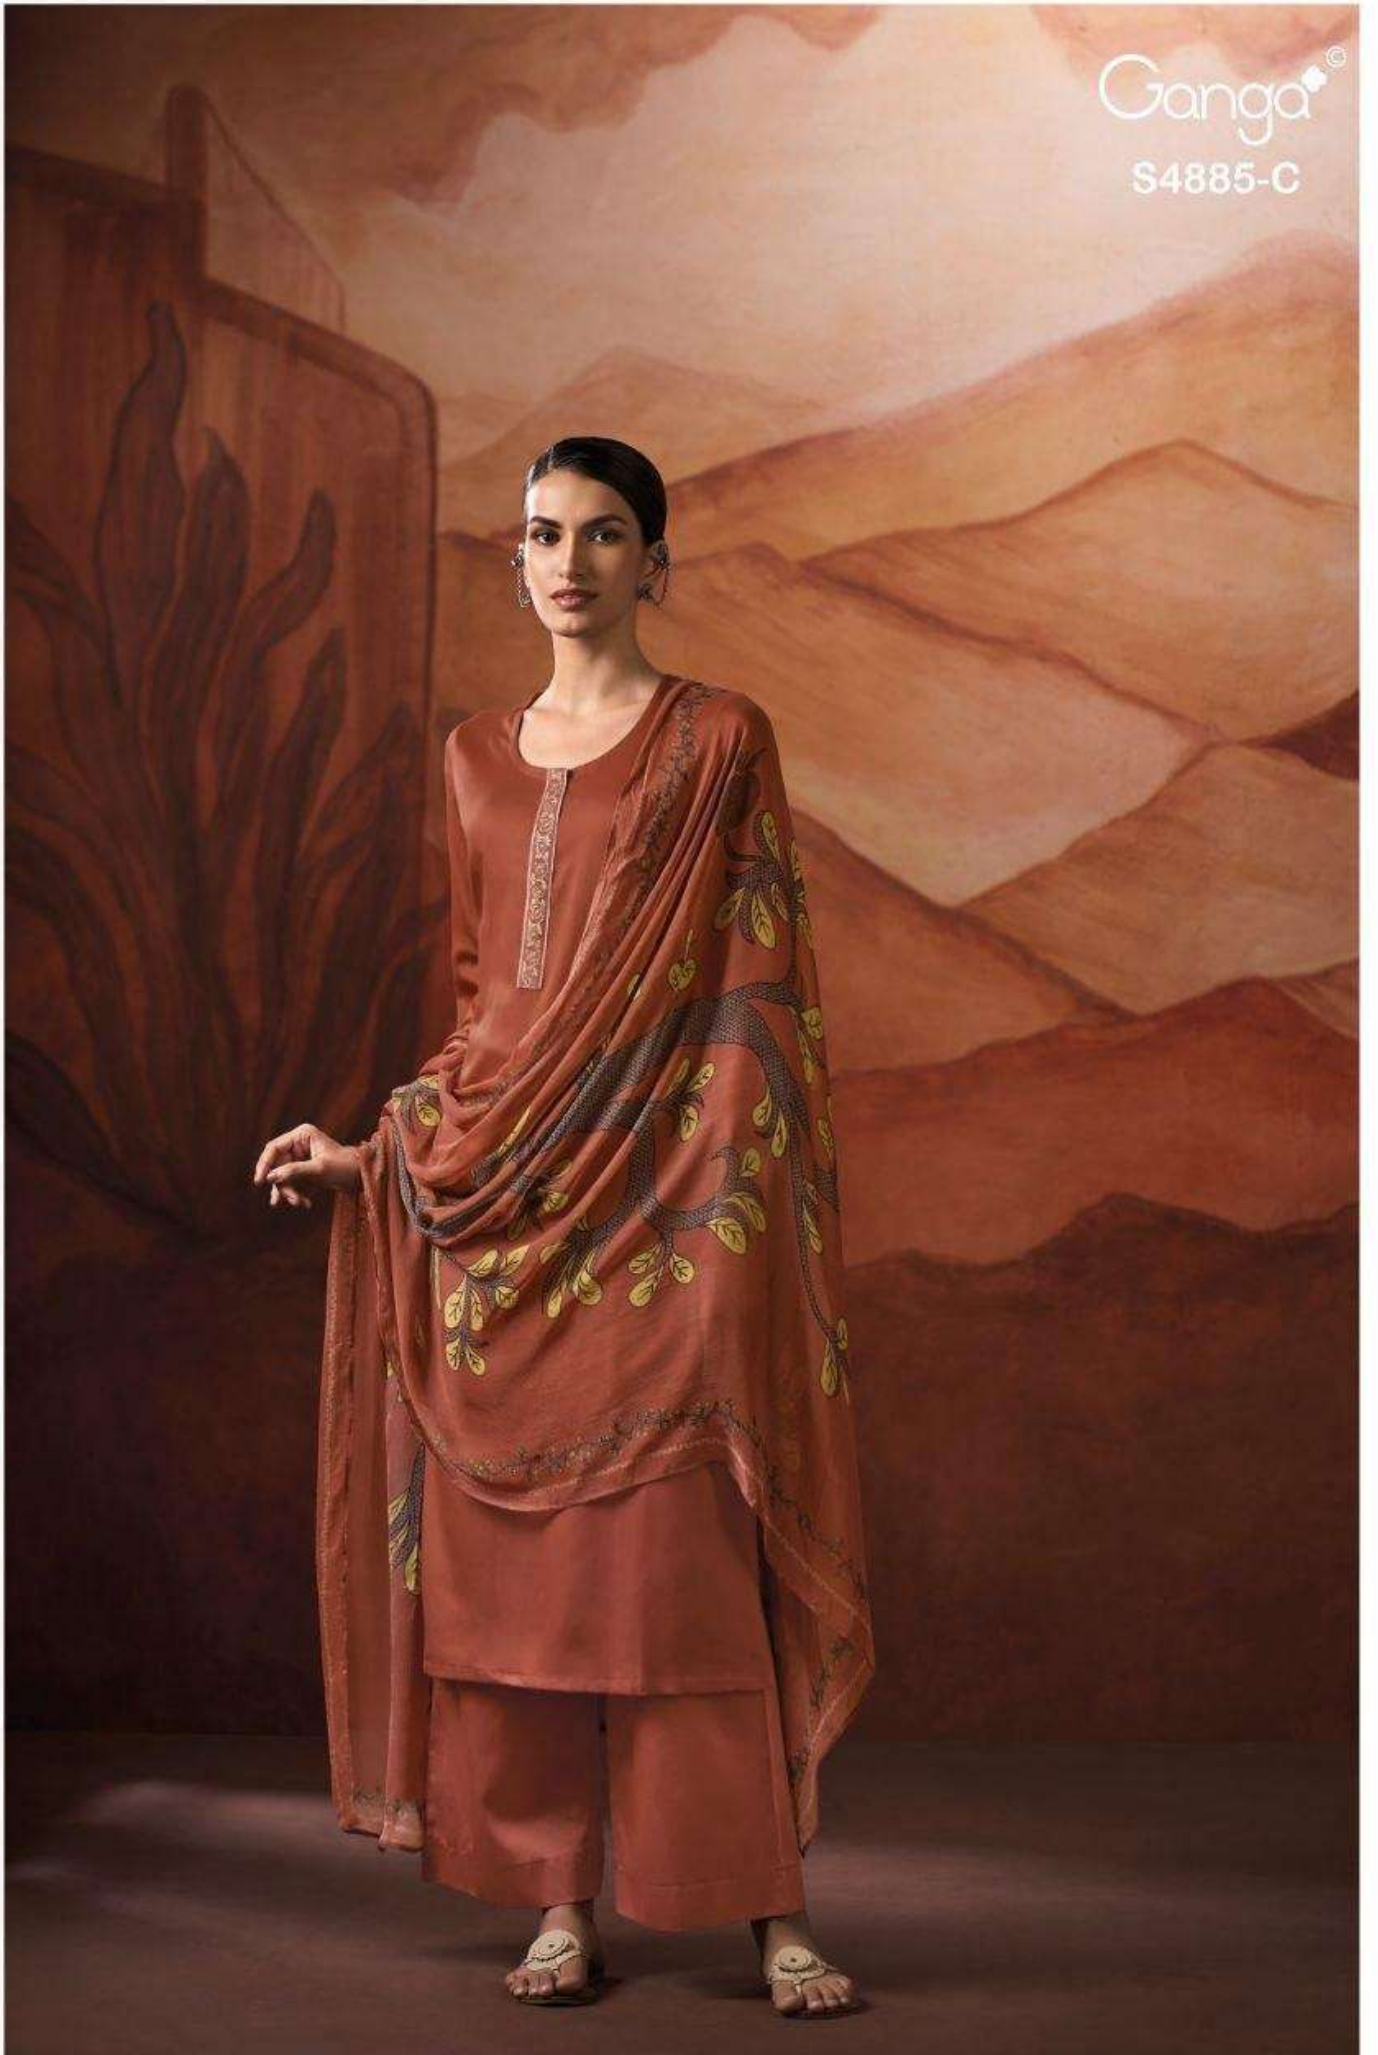

Ganga[®]
Lvessa
S4885

Ganga®
S4885-D

Ganga[®]

S4885-B

Ganga[®]
Lvessa
S4885

Ganga[®]

S4885-A

Ganga[®]
S4885-C

Ganga®

Ganga®
Lvessa
S4885

Lvessa
S4885

DESCRIPTION

~TOP~

PREMIUM PURE COTTON SATIN SOLID COLOR WITH
PRINTED NECK AND DAMAN.

~BOTTOM~

PREMIUM COTTON SATIN SOLID COLOR.