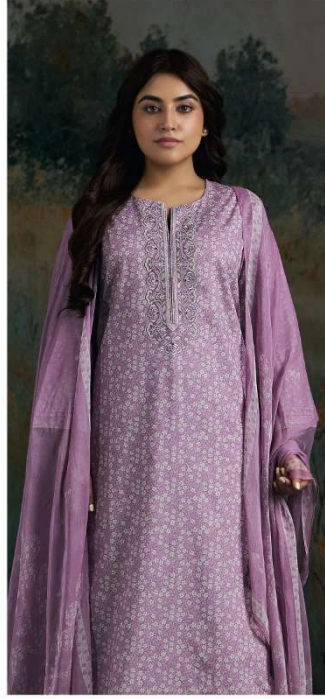

Ganga®

AADILA
S4810

S4810-B

S4810-A

S4810-B

S4810-C

S4810-D

Ganga®
AADILA
S4810-A/B/C/D

S4810-C

Ganga®

Ganga®
AADILA
S4810

AADILA
S4810

DESCRIPTION

~TOP~

PREMIUM COTTON PRINTED WITH EMBROIDERY,
CROCHET LACE ON DAMAN & SLEEVES.

~BOTTOM~