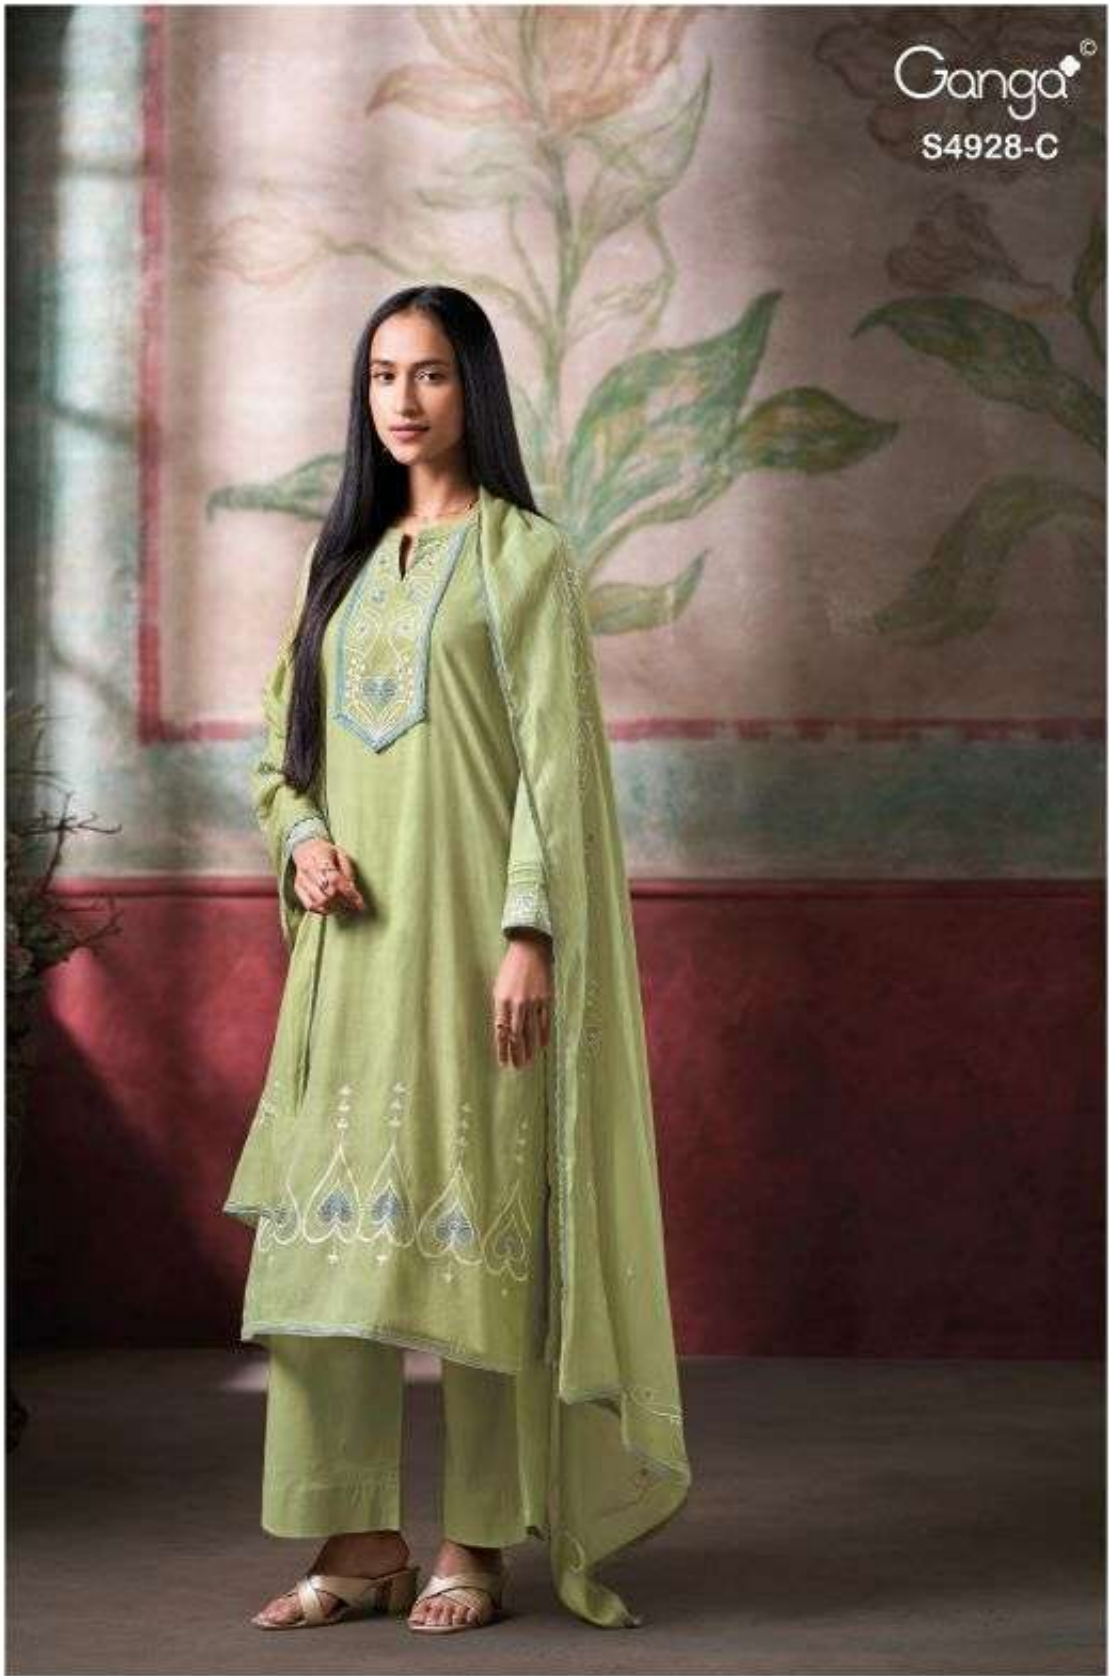

Ganga®
S4928-C