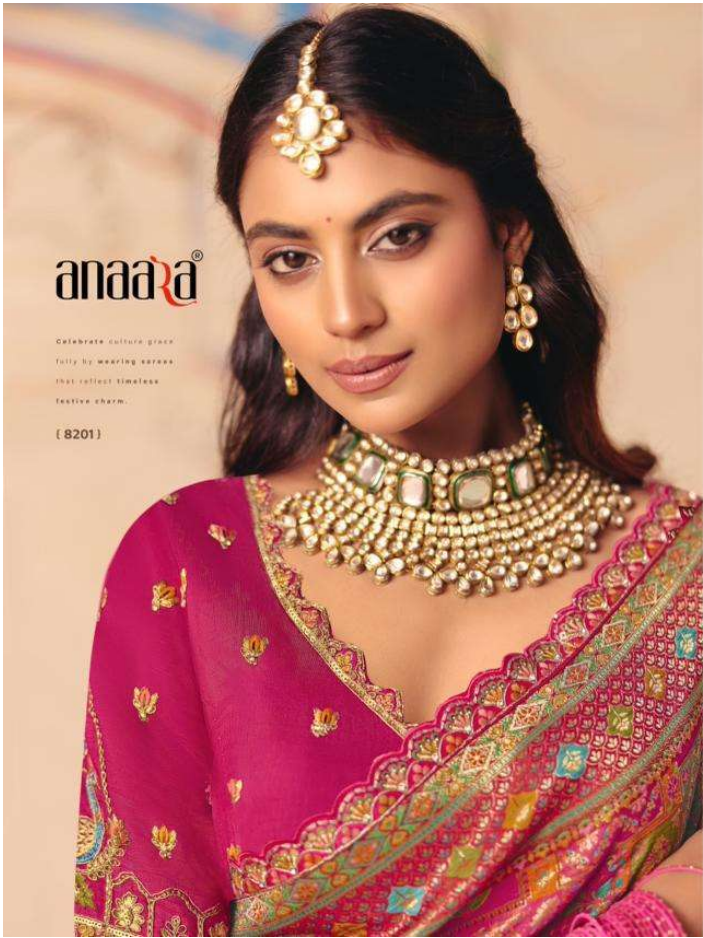

anaara®

FROM THE HOUSE OF

|| TattvaStu ||

anaara®

Draped elegance, celebrate every festive moment.

(8203)

anaara®

Elegance blooms beautifully in every festive saree collection.

anaara®

Festive elegance begins with perfect drapes.

[8205]

anaara®

Festive sarees glow with elegance... capturing time less celebrations.

(8206)

anaara®

Tradition woven beautifully in festive silk.