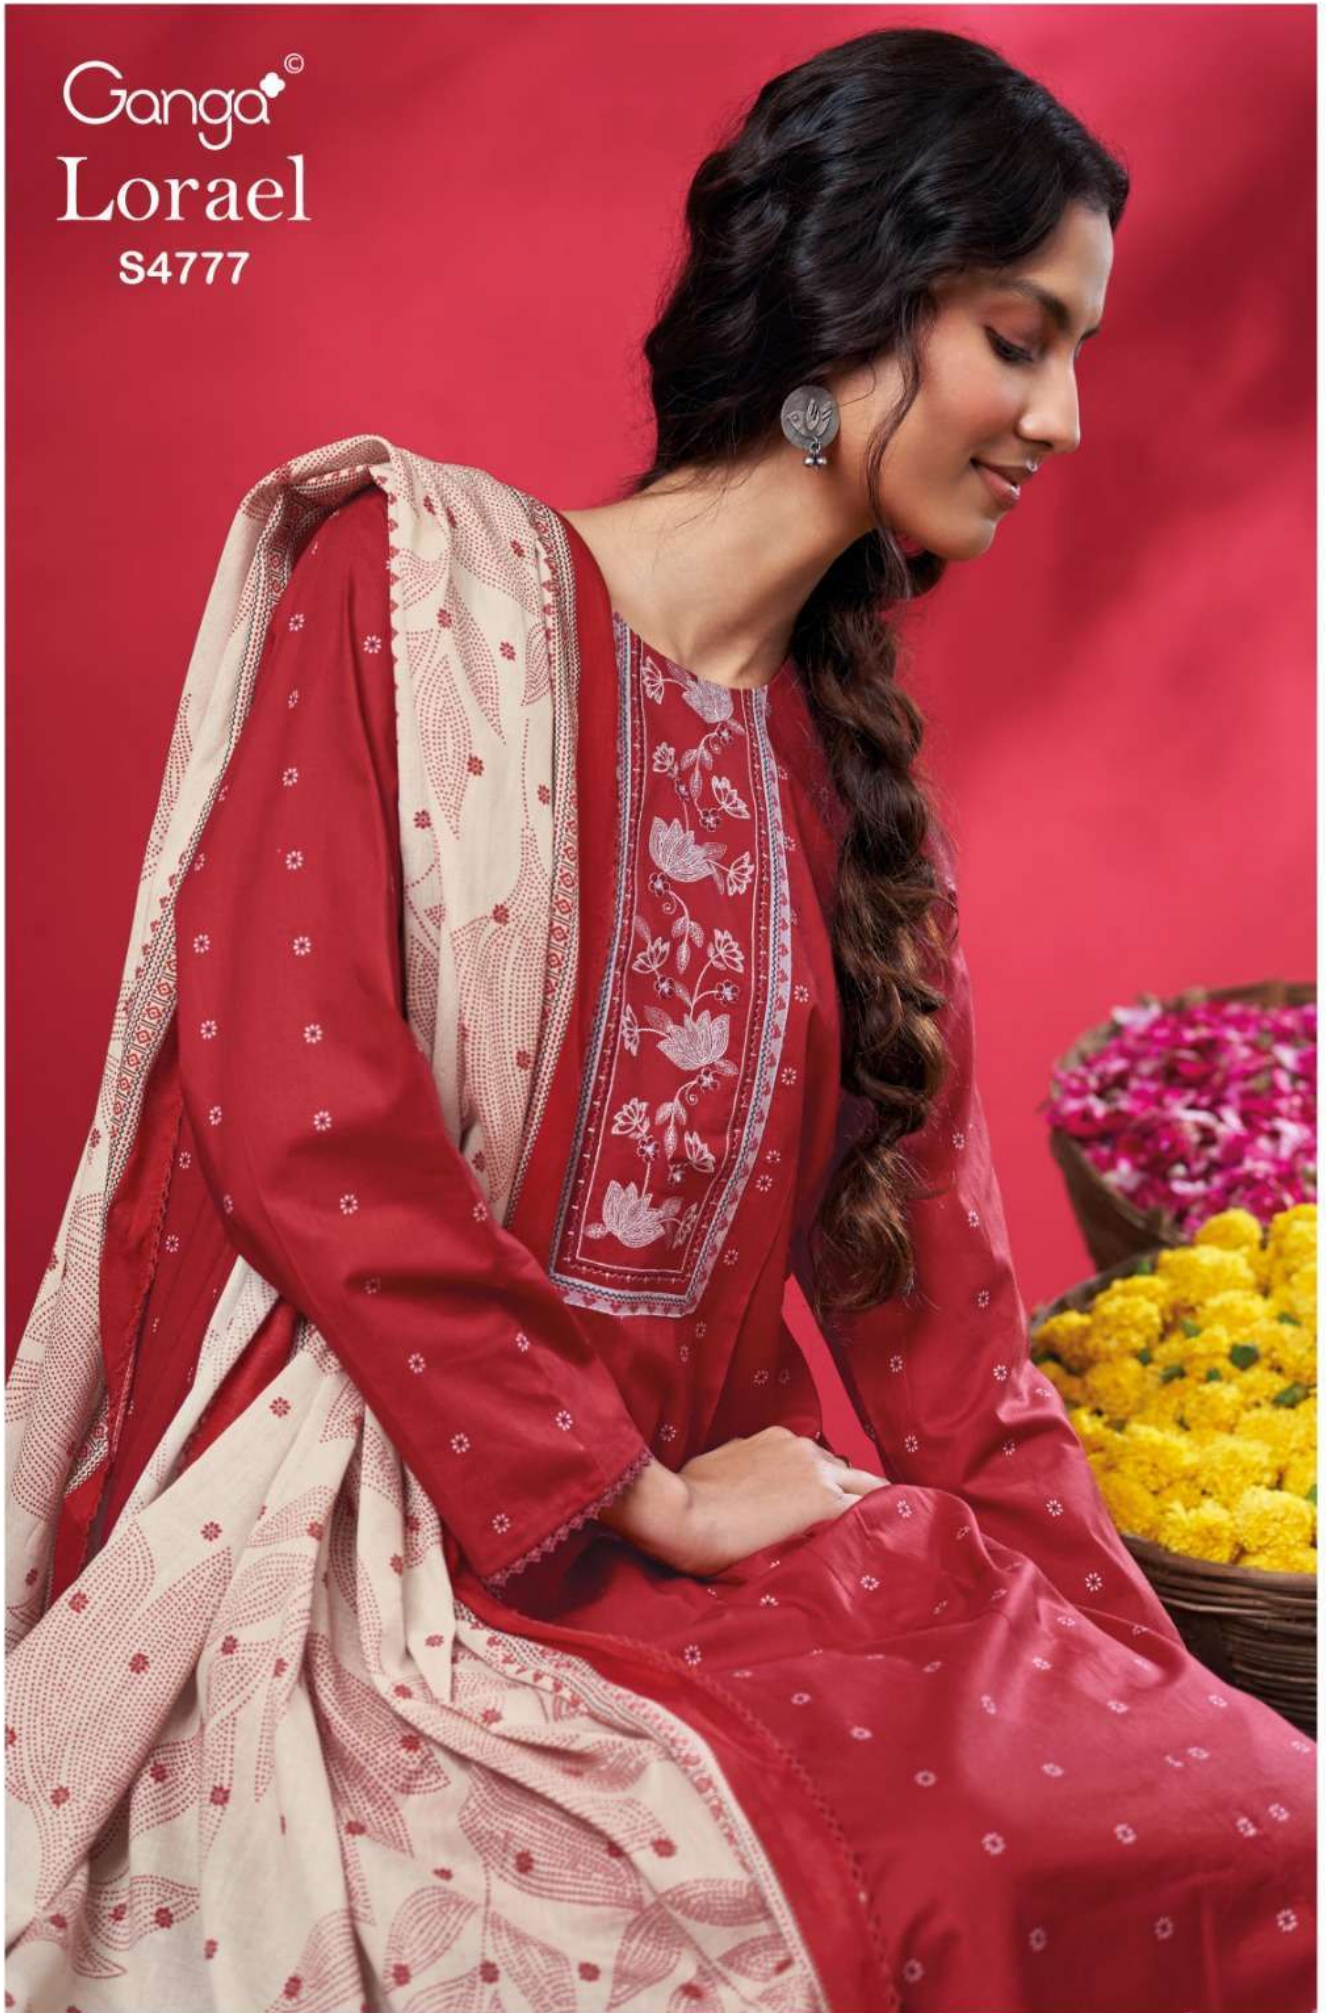

Ganga[®]
Lorael
S4777

Ganga[®]

S4777-B

S4777-A

S4777-B

S4777-C

S4777-D

Ganga®
Lorael
S4777- A/B/C/D

Ganga[®]
S4777-C

Ganga[®]
Lorael
S4777

Ganga®

Ganga®
Lorael
S4777

Lorael
S4777

DESCRIPTION

~TOP~

PREMIUM COTTON PRINTED WITH EMBROIDERY NECK, HAND WORK, SOLID & PRINTED LACE ON NECK, DAMAN & SLEEVES WITH SCHIFFLI EMBROIDERY LACE.

~BOTTOM~

PREMIUM COTTON SOLID COLOR.

~DUPATTA~

PREMIUM COTTON MUL PRINTED WITH CROCHET LACE BORDER.

WHOLESALE PRICE
1590/- EACH+GST(EXTRA)

HSN CODE- 520851

MOQ : 64 PCS

TOTAL SUITS-04