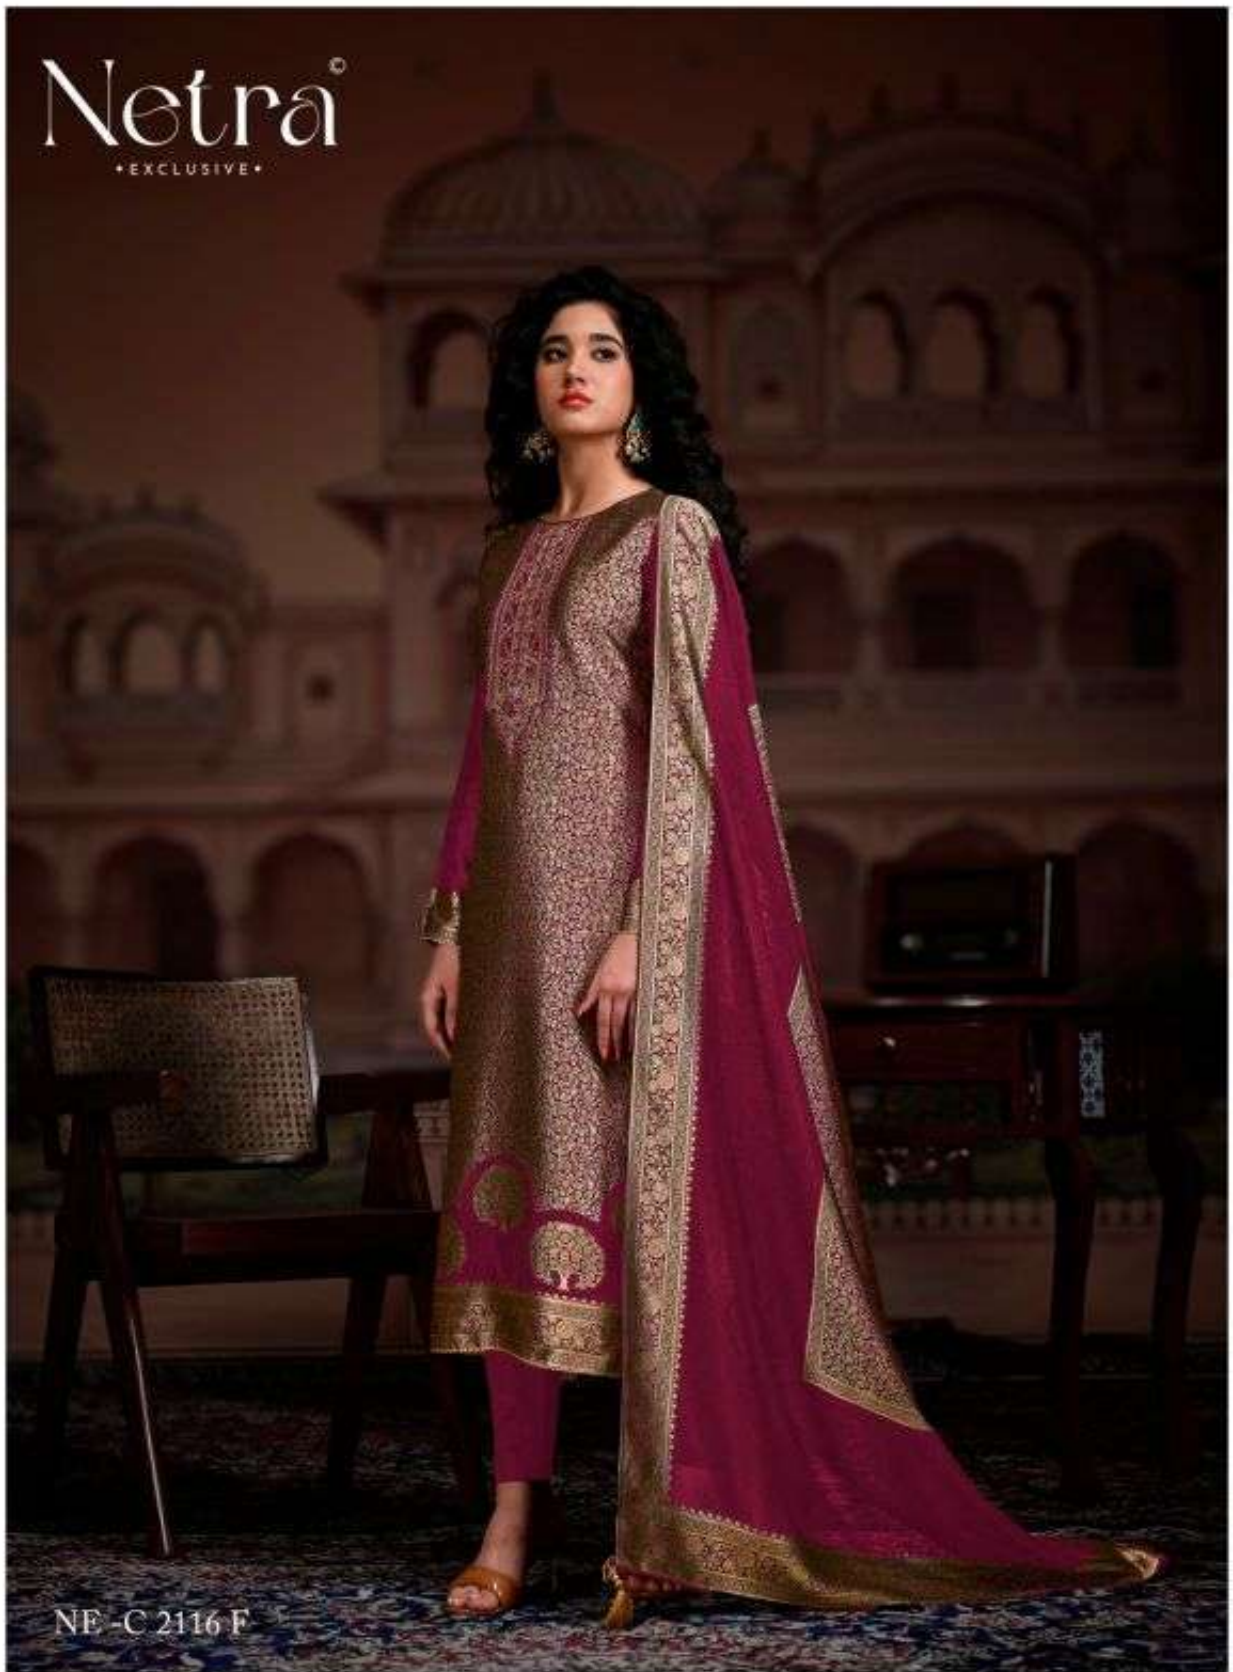

Netra®
•EXCLUSIVE•

NE -C 2116 F