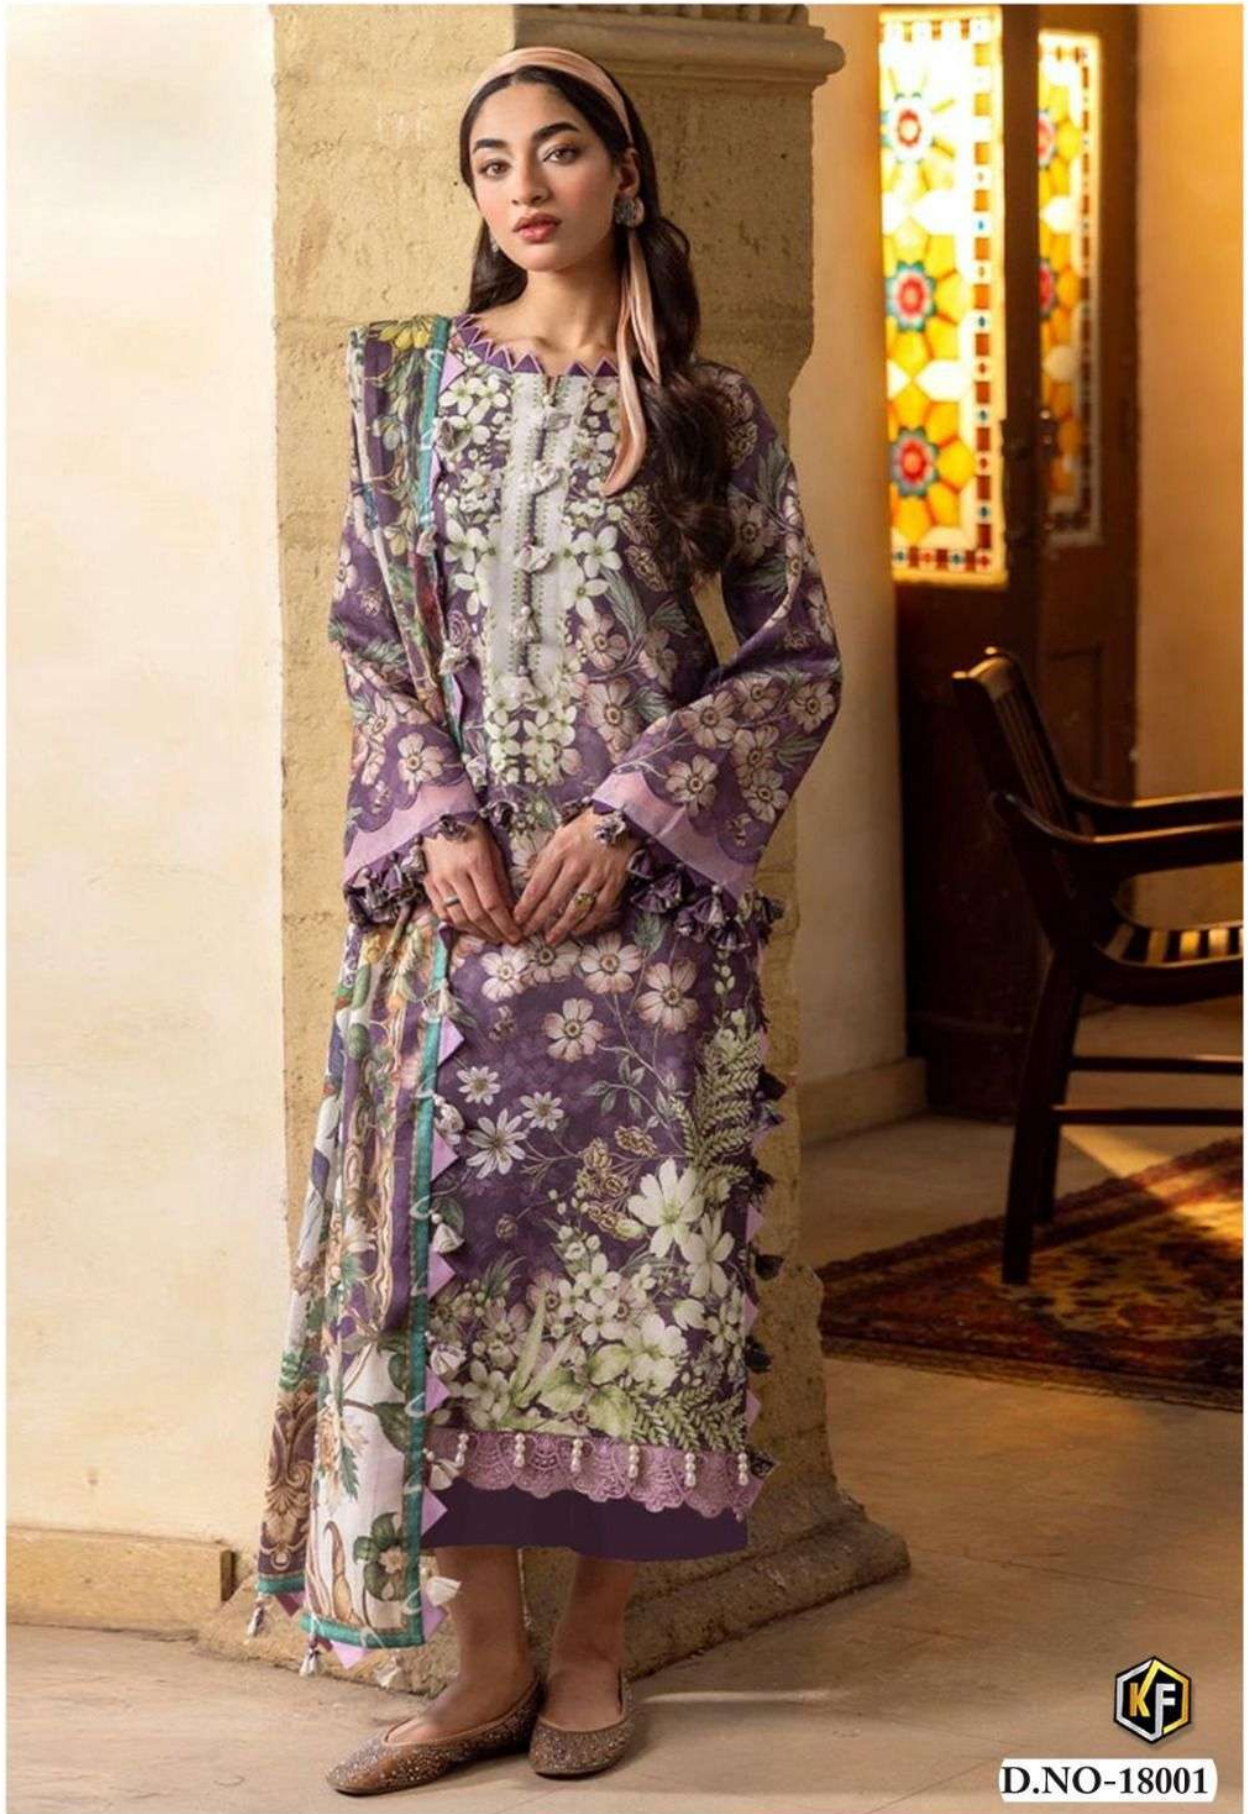

KEVALFAB

100% COTTON

N.X Hit

Vol-18

Heavy Cotton Luxury Collection.

A PRODUCT BY-KEVAL FAB

D.NO-18001

D.NO-18002