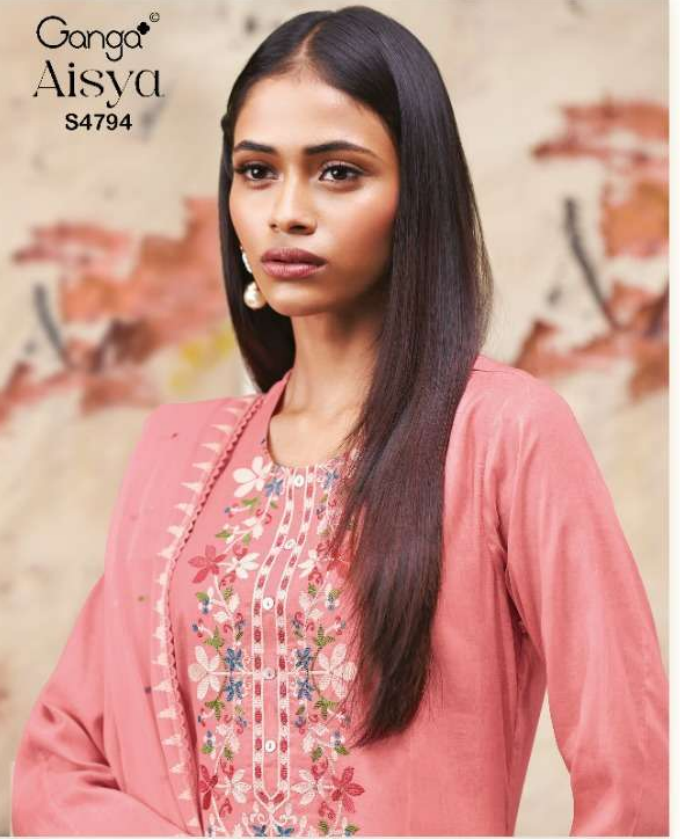

Ganga®
Aisya
S4794

Aisya
S4794

DESCRIPTION

~TOP~

PREMIUM PURE BEMBERG MUL SOLID COLOR WITH EMBROIDERY, EMBROIDERY LACE ON DAMAN & SLEEVES.

~BOTTOM~

PREMIUM COTTON SOLID COLOR.

~DUPATTA~