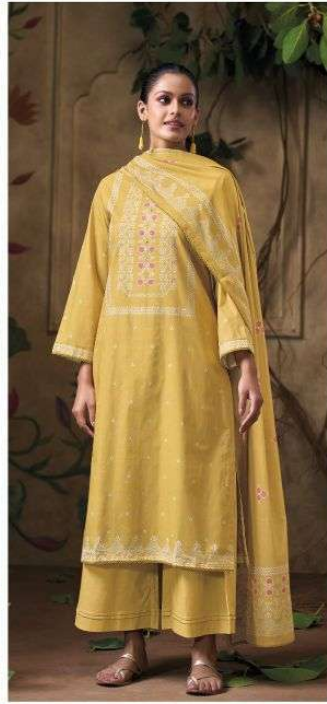

Ganga[®]
Rakul
S5011

S5011-A

S5011-B

S5011-C

S5011-D

Ganga®
Rahul
S5011- A/B/C/D

Ganga®

Ganga®
Rahul
S5011

Rahul
S5011

DESCRIPTION

~TOP~

PREMIUM COTTON PRINTED WITH HAND EMBROIDERY,
HAND WORK, CROCHET LACE ON DAMAN & SLEEVES

~BOTTOM~

PREMIUM COTTON SOLID COLOR.

~DUPATTA~

PREMIUM COTTON MUL PRINTED WITH CROCHET
LACE BORDER.