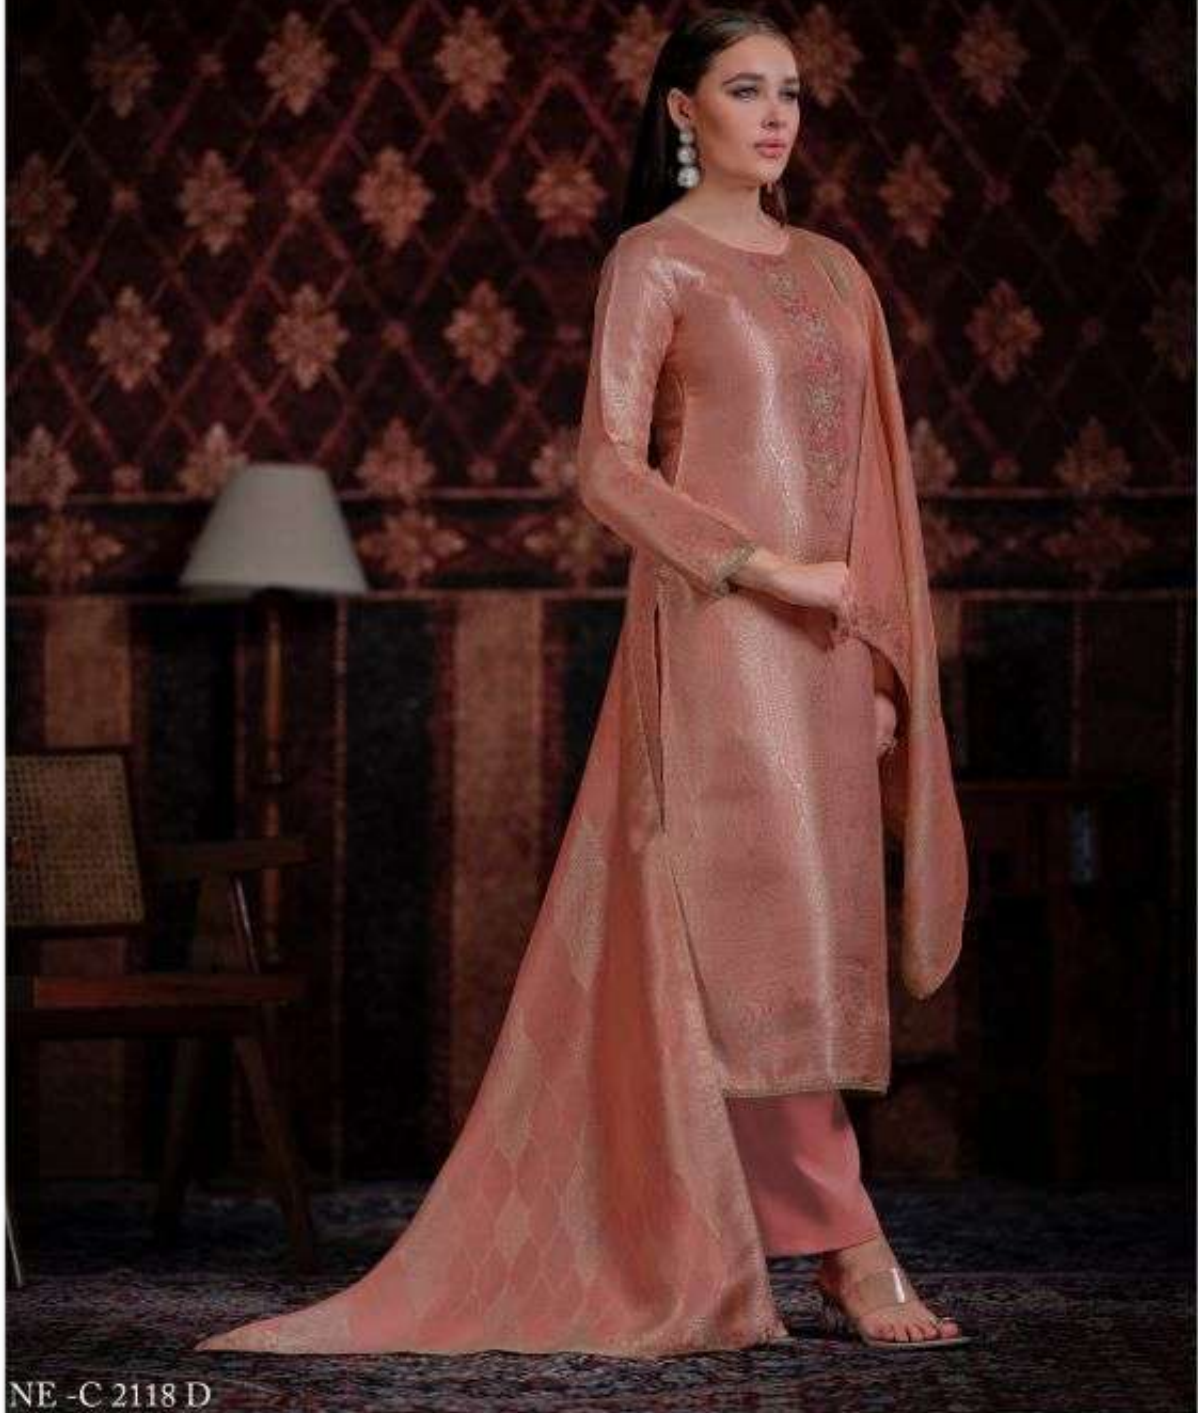

Netra®
• EXCLUSIVE •

NE -C 2118 D