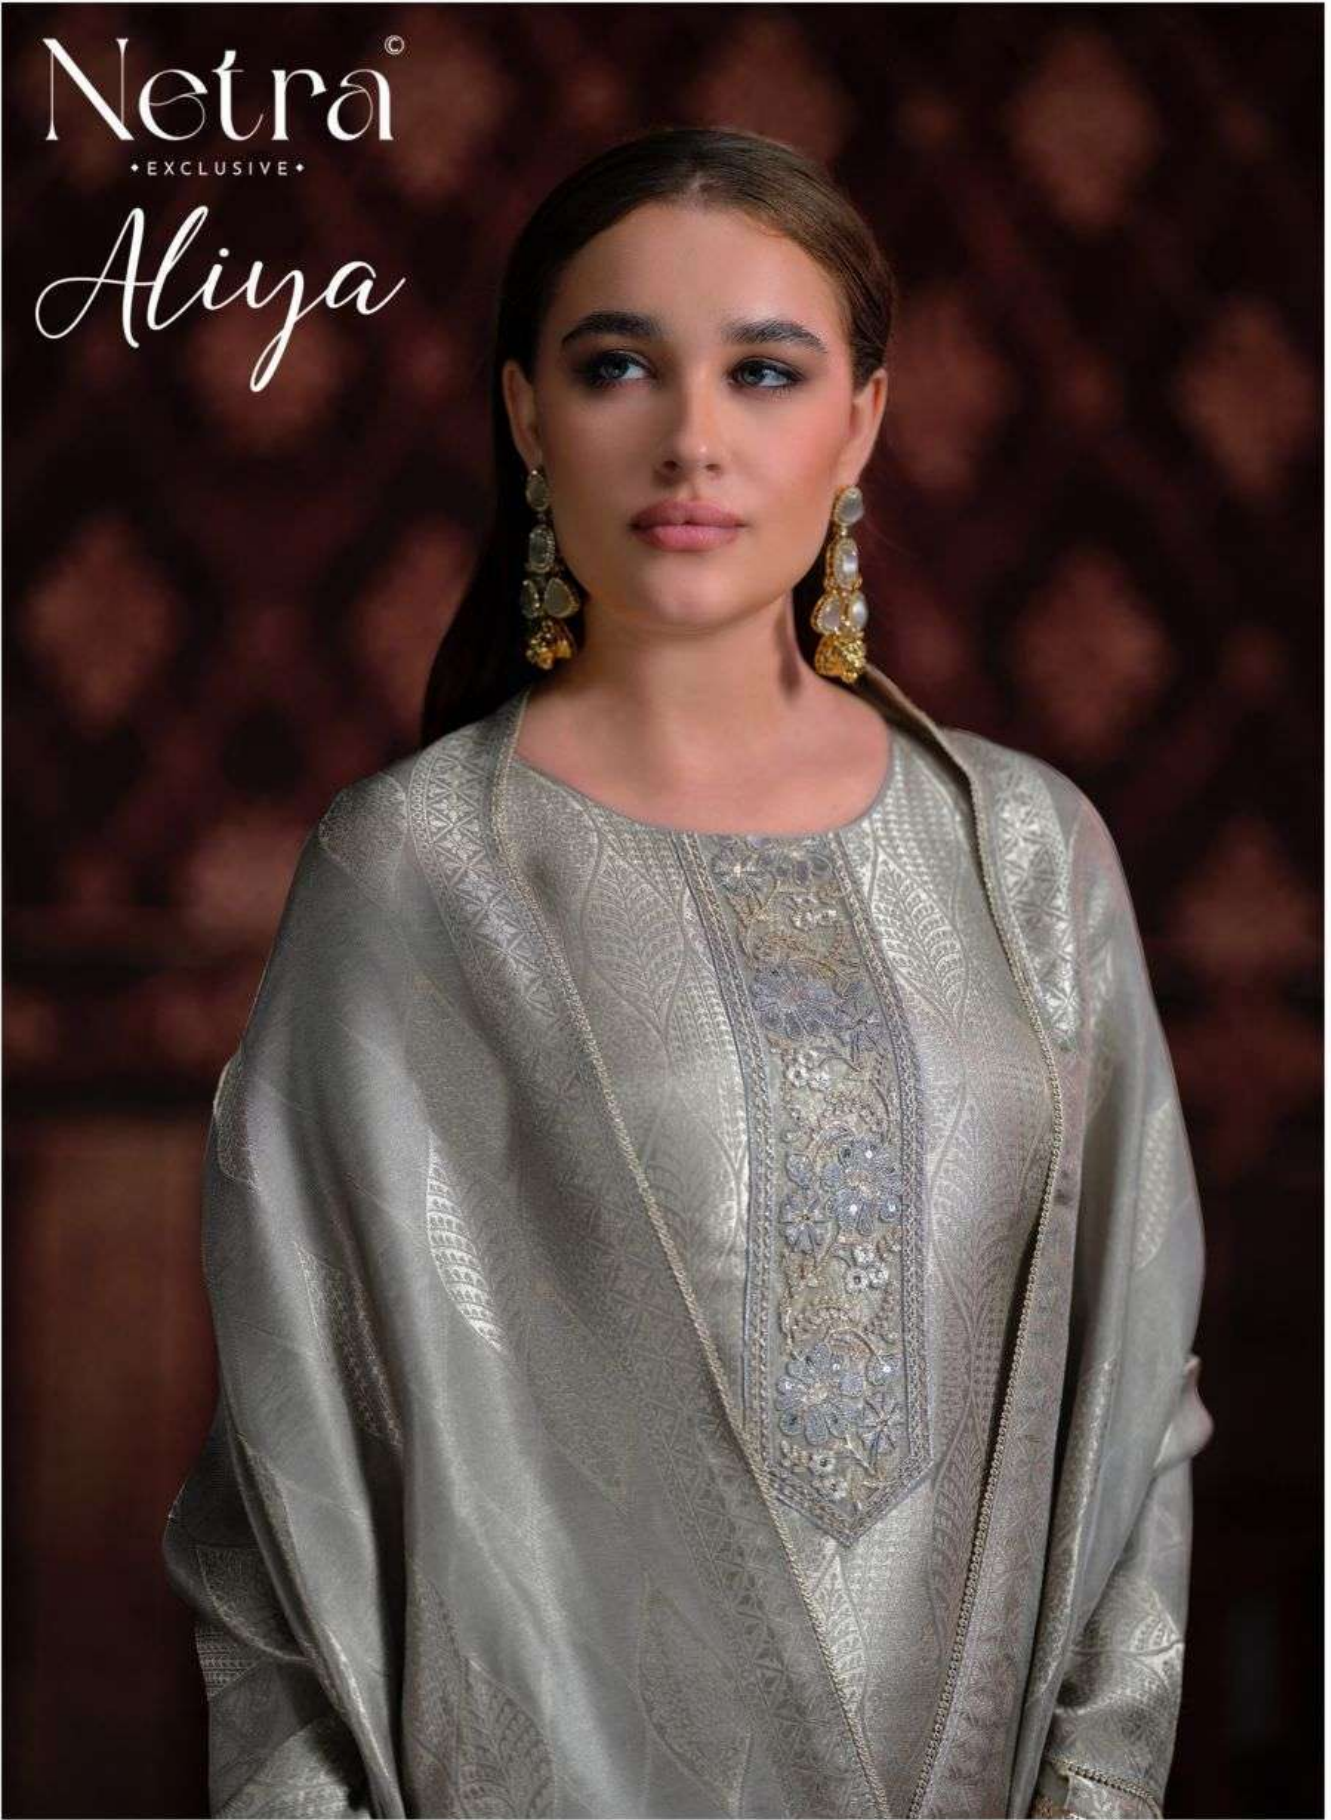

Netra®

• EXCLUSIVE •

Aliya