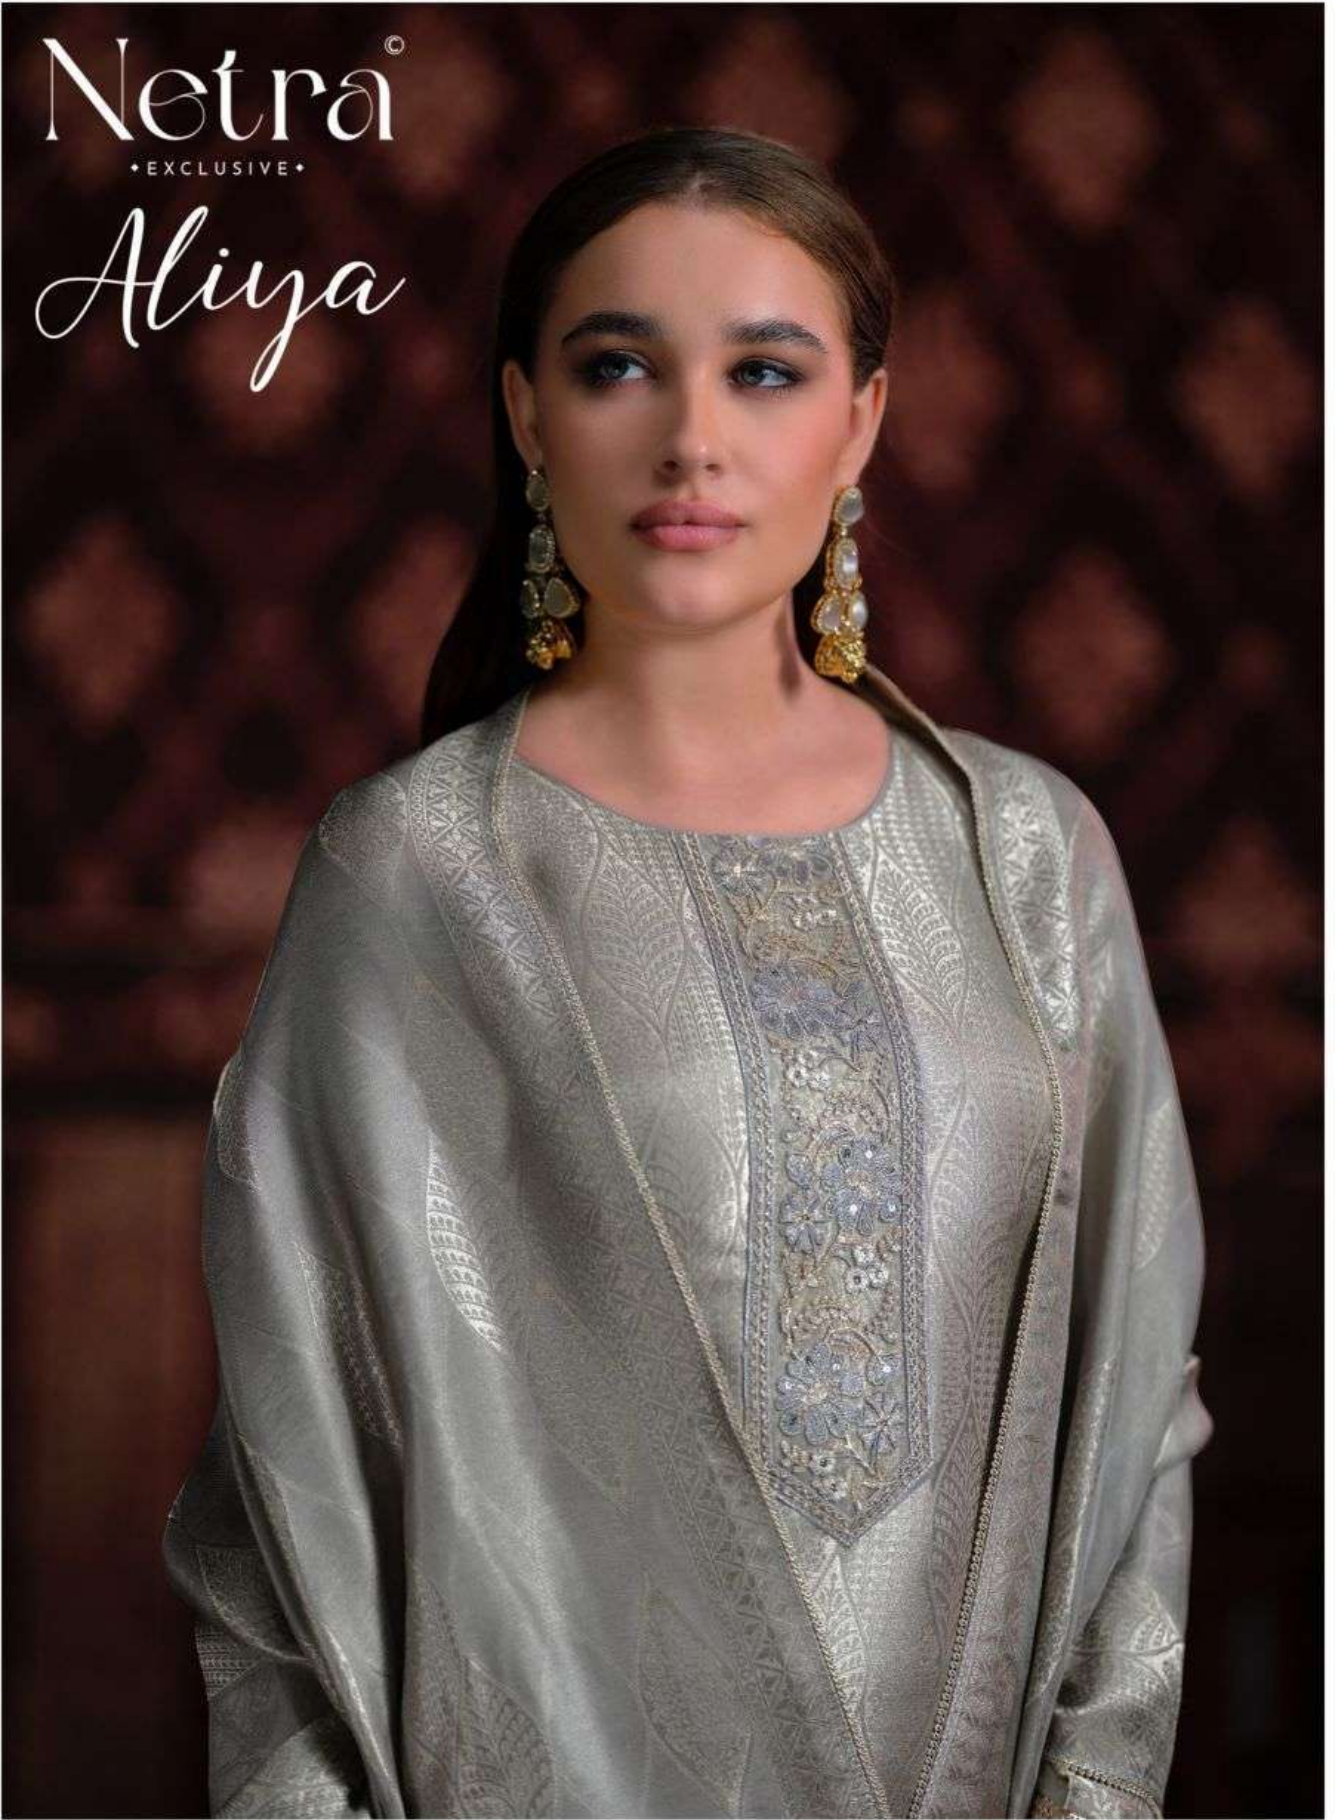

Netra®

• EXCLUSIVE •

Aliya