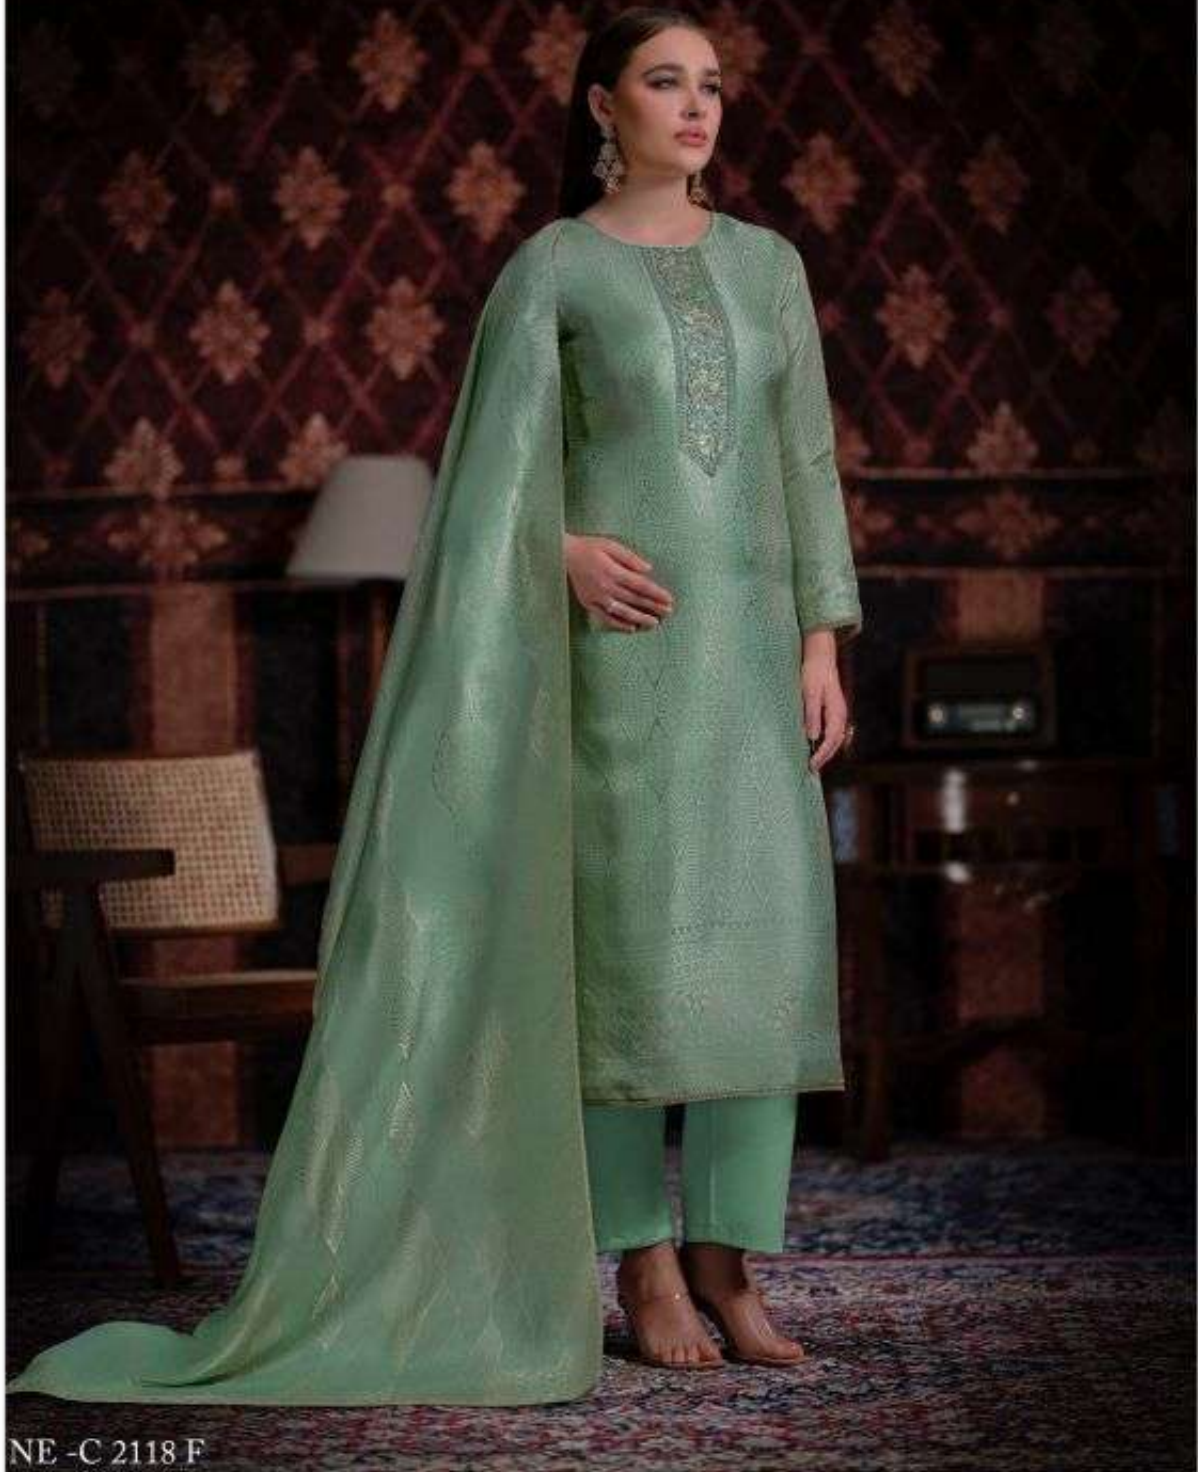

Netra®
• EXCLUSIVE •

NE -C 2118 F