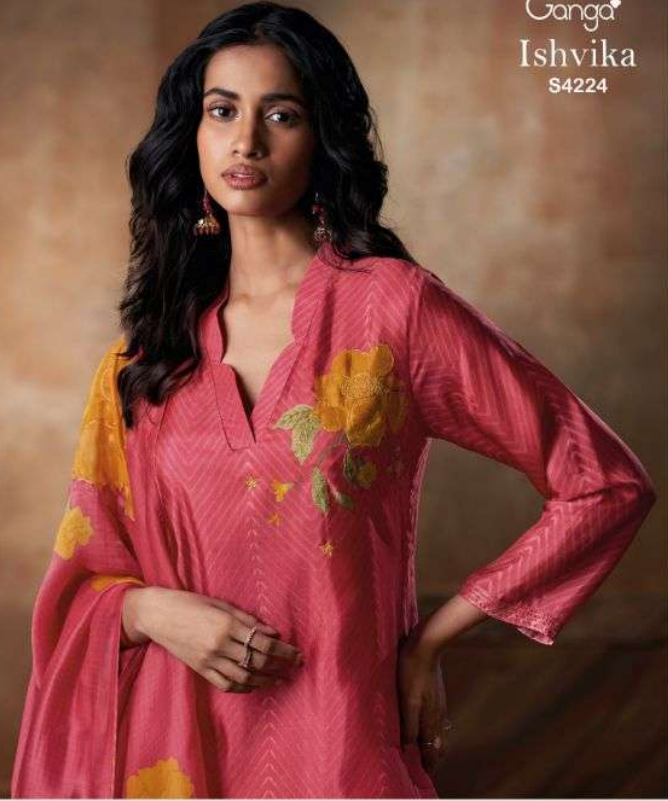

Ganga®
Ishvika
S4224

Ganga®
S4224-B

Ganga®
Ishvika
S4224

Ganga[®]
S4224-A

Ganga®

Ganga®
Ishvika
S4224

Ishvika
S4224

—DESCRIPTION—

~TOP~

PREMIUM PURE BEMBERG HABUTAI PRINTED WITH
HAND EMBROIDERY, EMBROIDERY LACE ON DAMAN.

~BOTTOM~

PREMIUM SILK SATIN SOLID COLOR.

~DUPATTA~

PREMIUM PURE BEMBERG SILK SATIN PRINTED WITH
HAND EMBROIDERY WITH SILK PRINTED LACE BORDER.