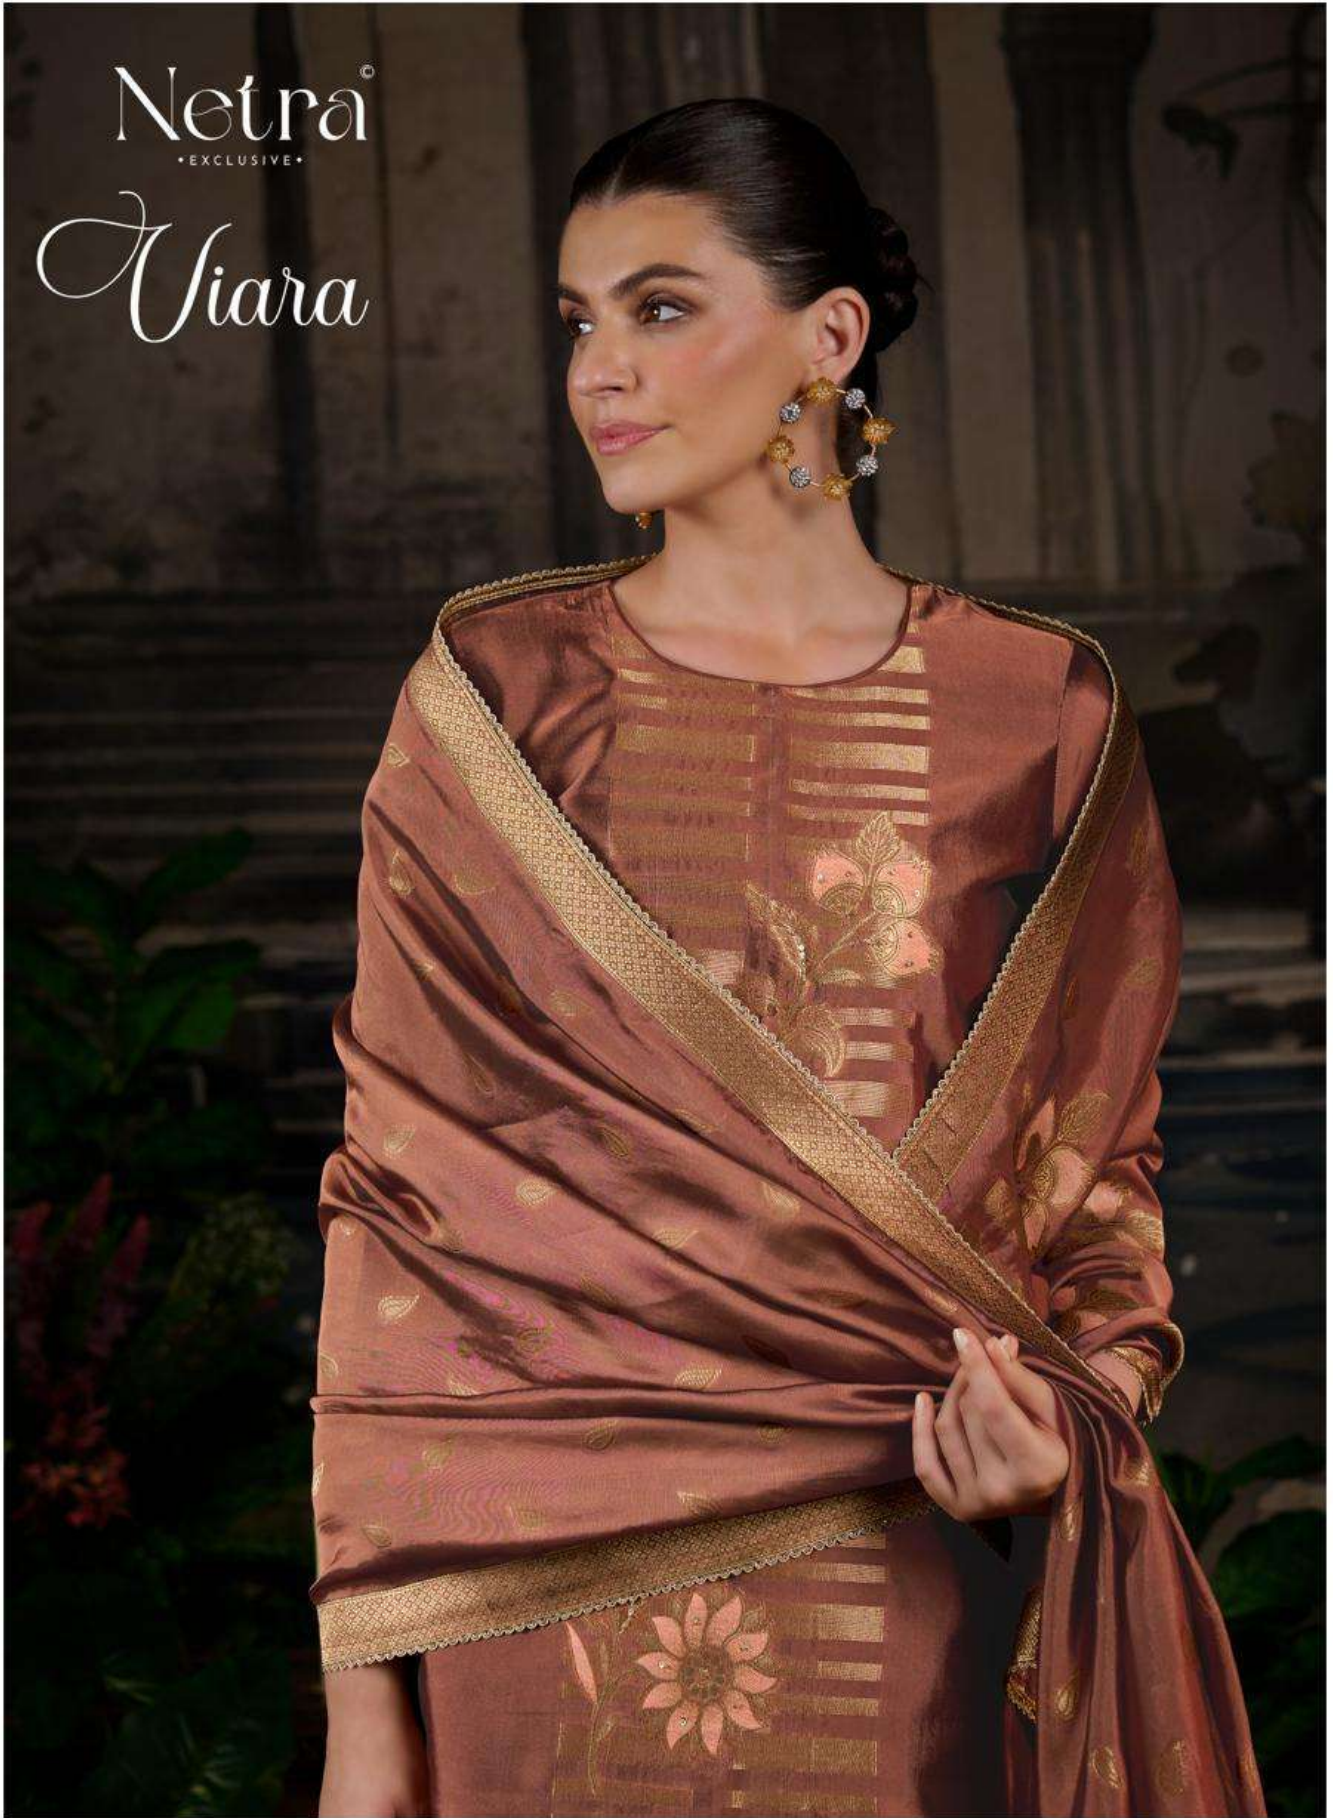

Netra®
• EXCLUSIVE •

Viara