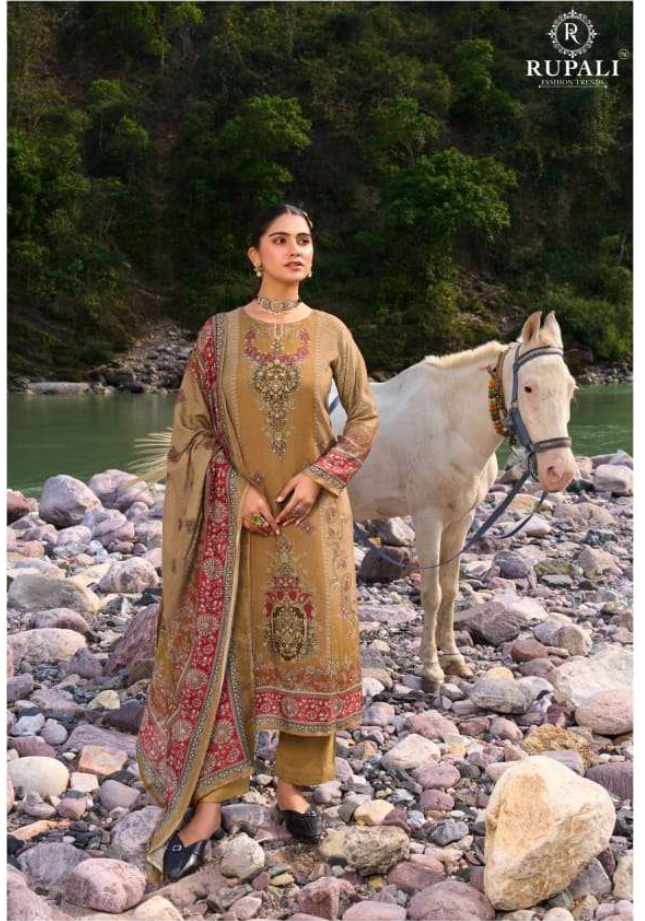

RUPALITM
FASHION TRENDS

Safari scape

(MUSLIN TO MUSLIN DUPATTA)

RUPALI
 FASHION TRENDS

A HOT AND

FABULOUS (crands)
 • • •

✦
 AN ALLURING
 BLEND OF
 GLAMOUR
 SOPHISTICATION
 AND VERSATILITY
 • •
3304

RUPALITM
FASHION TRENDS

Safari scape

(MUSLIN TO MUSLIN DUPATTA)

RUPALI
FASHION TRENDS

◆
FASHIONIS
A STATE OF MIND,
A SPIRIT AND AN
EXTENSION
OF YOUR OWN
∴
3302

Safari scape

(MUSLIN TO MUSLIN DUPATTA)

DESIGN	PRICE	DESCRIPTION
3301	1395/-	TOP PURE VISCOSE MUSLIN DIGITAL PRINTED (HEAVY HANDWORKS....
3302	1395/-	DUPATTA PURE VISCOSE MUSLIN DUPATTA DIGITALLY PRINTED.....
3303	1395/-	BOTTOM HEAVY MUSLIN DYIENG.....
3304	1395/-	