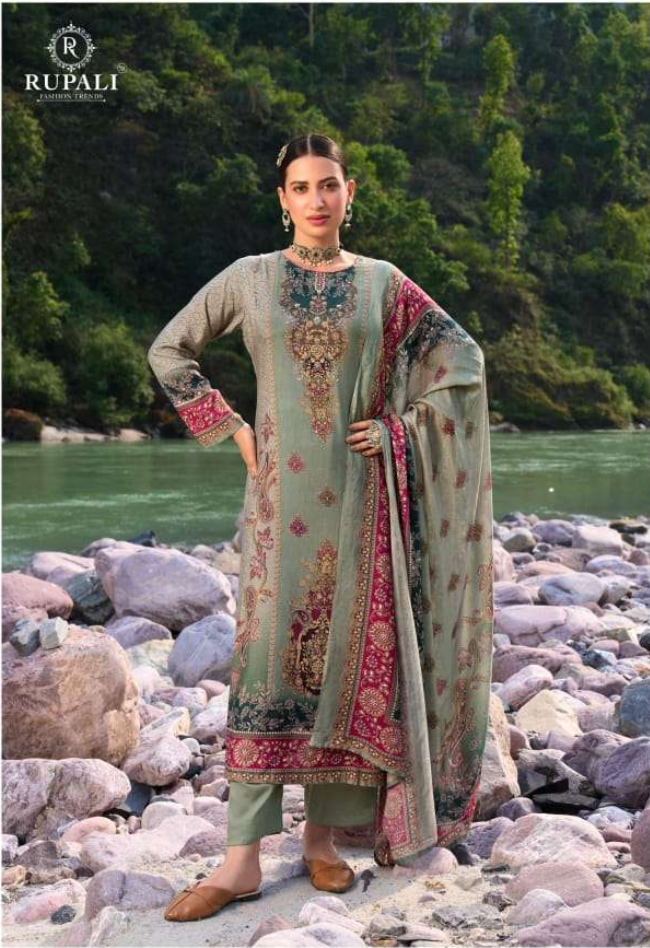

◆
FASHION IS
A STATE OF MIND,
A SPIRIT AND AN
EXTENSION
OF YOUR OWN
∴
3302