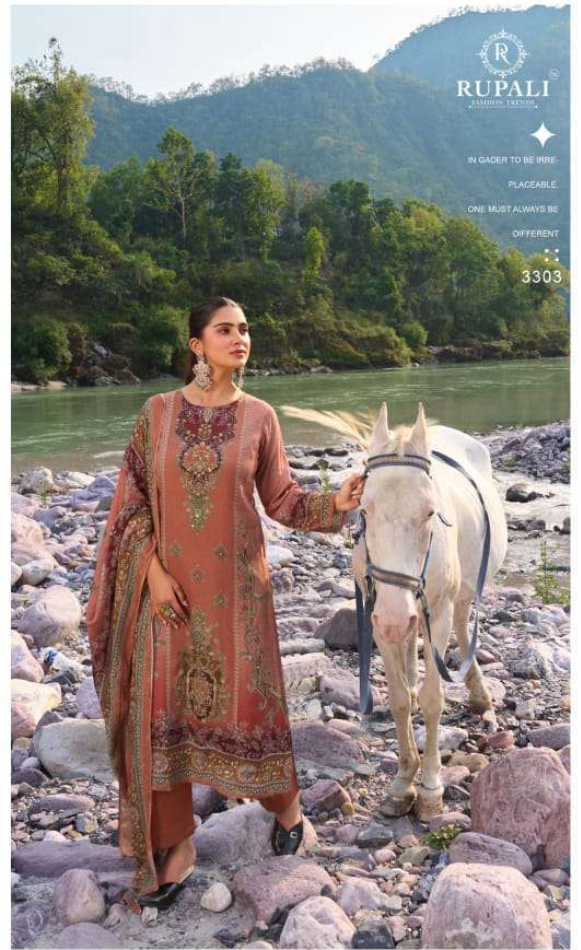

RUPALITM
FASHION TRENDS

Safari scape

(MUSLIN TO MUSLIN DUPATTA)

RUPALI
 FASHION TRENDS

A HOT AND

FABULOUS (crands)
 • • •

✦
 AN ALLURING
 BLEND OF
 GLAMOUR
 SOPHISTICATION
 AND VERSATILITY
 • •
3304

RUPALITM
FASHION TRENDS

Safari scape

(MUSLIN TO MUSLIN DUPATTA)

RUPALI
FASHION TRENDS

◆
FASHIONIS
A STATE OF MIND,
A SPIRIT AND AN
EXTENSION
OF YOUR OWN
∴
3302

Safari scape

(MUSLIN TO MUSLIN DUPATTA)

DESIGN	PRICE	DESCRIPTION
3301	1395/-	TOP PURE VISCOSE MUSLIN DIGITAL PRINTED (HEAVY HANDWORKS....
3302	1395/-	DUPATTA PURE VISCOSE MUSLIN DUPATTA DIGITALLY PRINTED.....
3303	1395/-	BOTTOM HEAVY MUSLIN DYIENG.....
3304	1395/-	