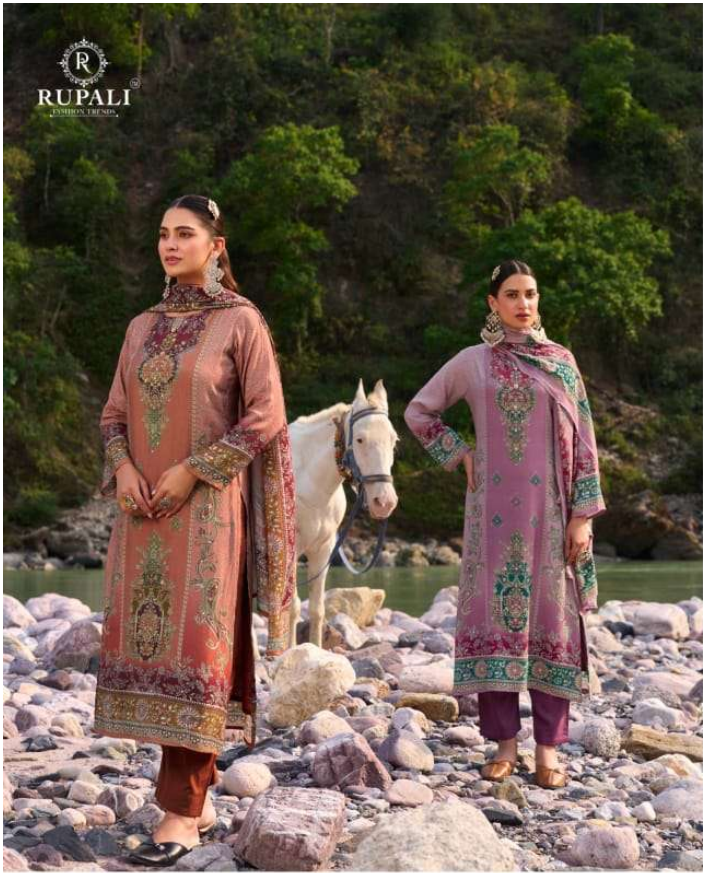

RUPALITM
FASHION TRENDS

Safari scape

(MUSLIN TO MUSLIN DUPATTA)

RUPALI
 FASHION TRENDS

A HOT AND

FABULOUS (crands)
 • • •

✦
 AN ALLURING
 BLEND OF
 GLAMOUR
 SOPHISTICATION
 AND VERSATILITY
 • •
3304

RUPALITM
FASHION TRENDS

Safari scape

(MUSLIN TO MUSLIN DUPATTA)

RUPALI
FASHION TRENDS

◆
FASHIONIS
A STATE OF MIND,
A SPIRIT AND AN
EXTENSION
OF YOUR OWN
∴
3302

Safari scape

(MUSLIN TO MUSLIN DUPATTA)

DESIGN	PRICE	DESCRIPTION
3301	1395/-	TOP PURE VISCOSE MUSLIN DIGITAL PRINTED (HEAVY HANDWORKS....
3302	1395/-	DUPATTA PURE VISCOSE MUSLIN DUPATTA DIGITALLY PRINTED.....
3303	1395/-	BOTTOM HEAVY MUSLIN DYIENG.....
3304	1395/-	