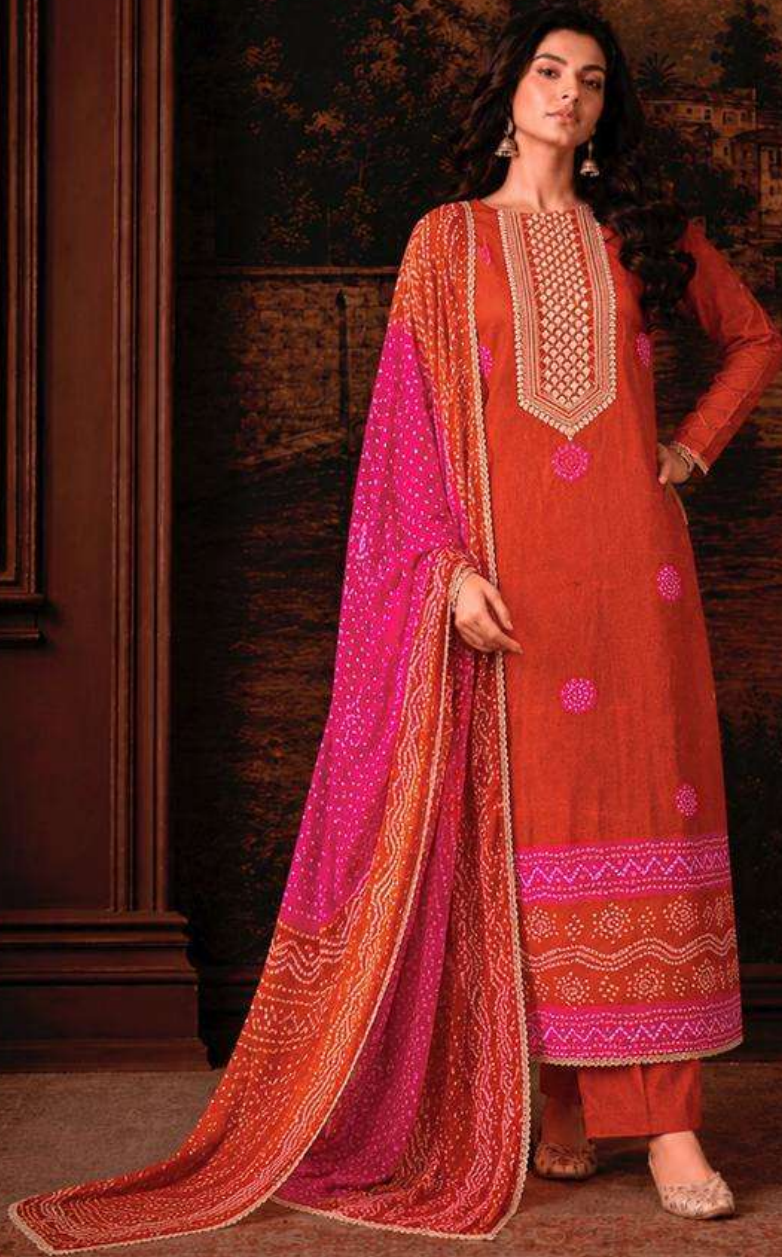

Netra®
• EXCLUSIVE •