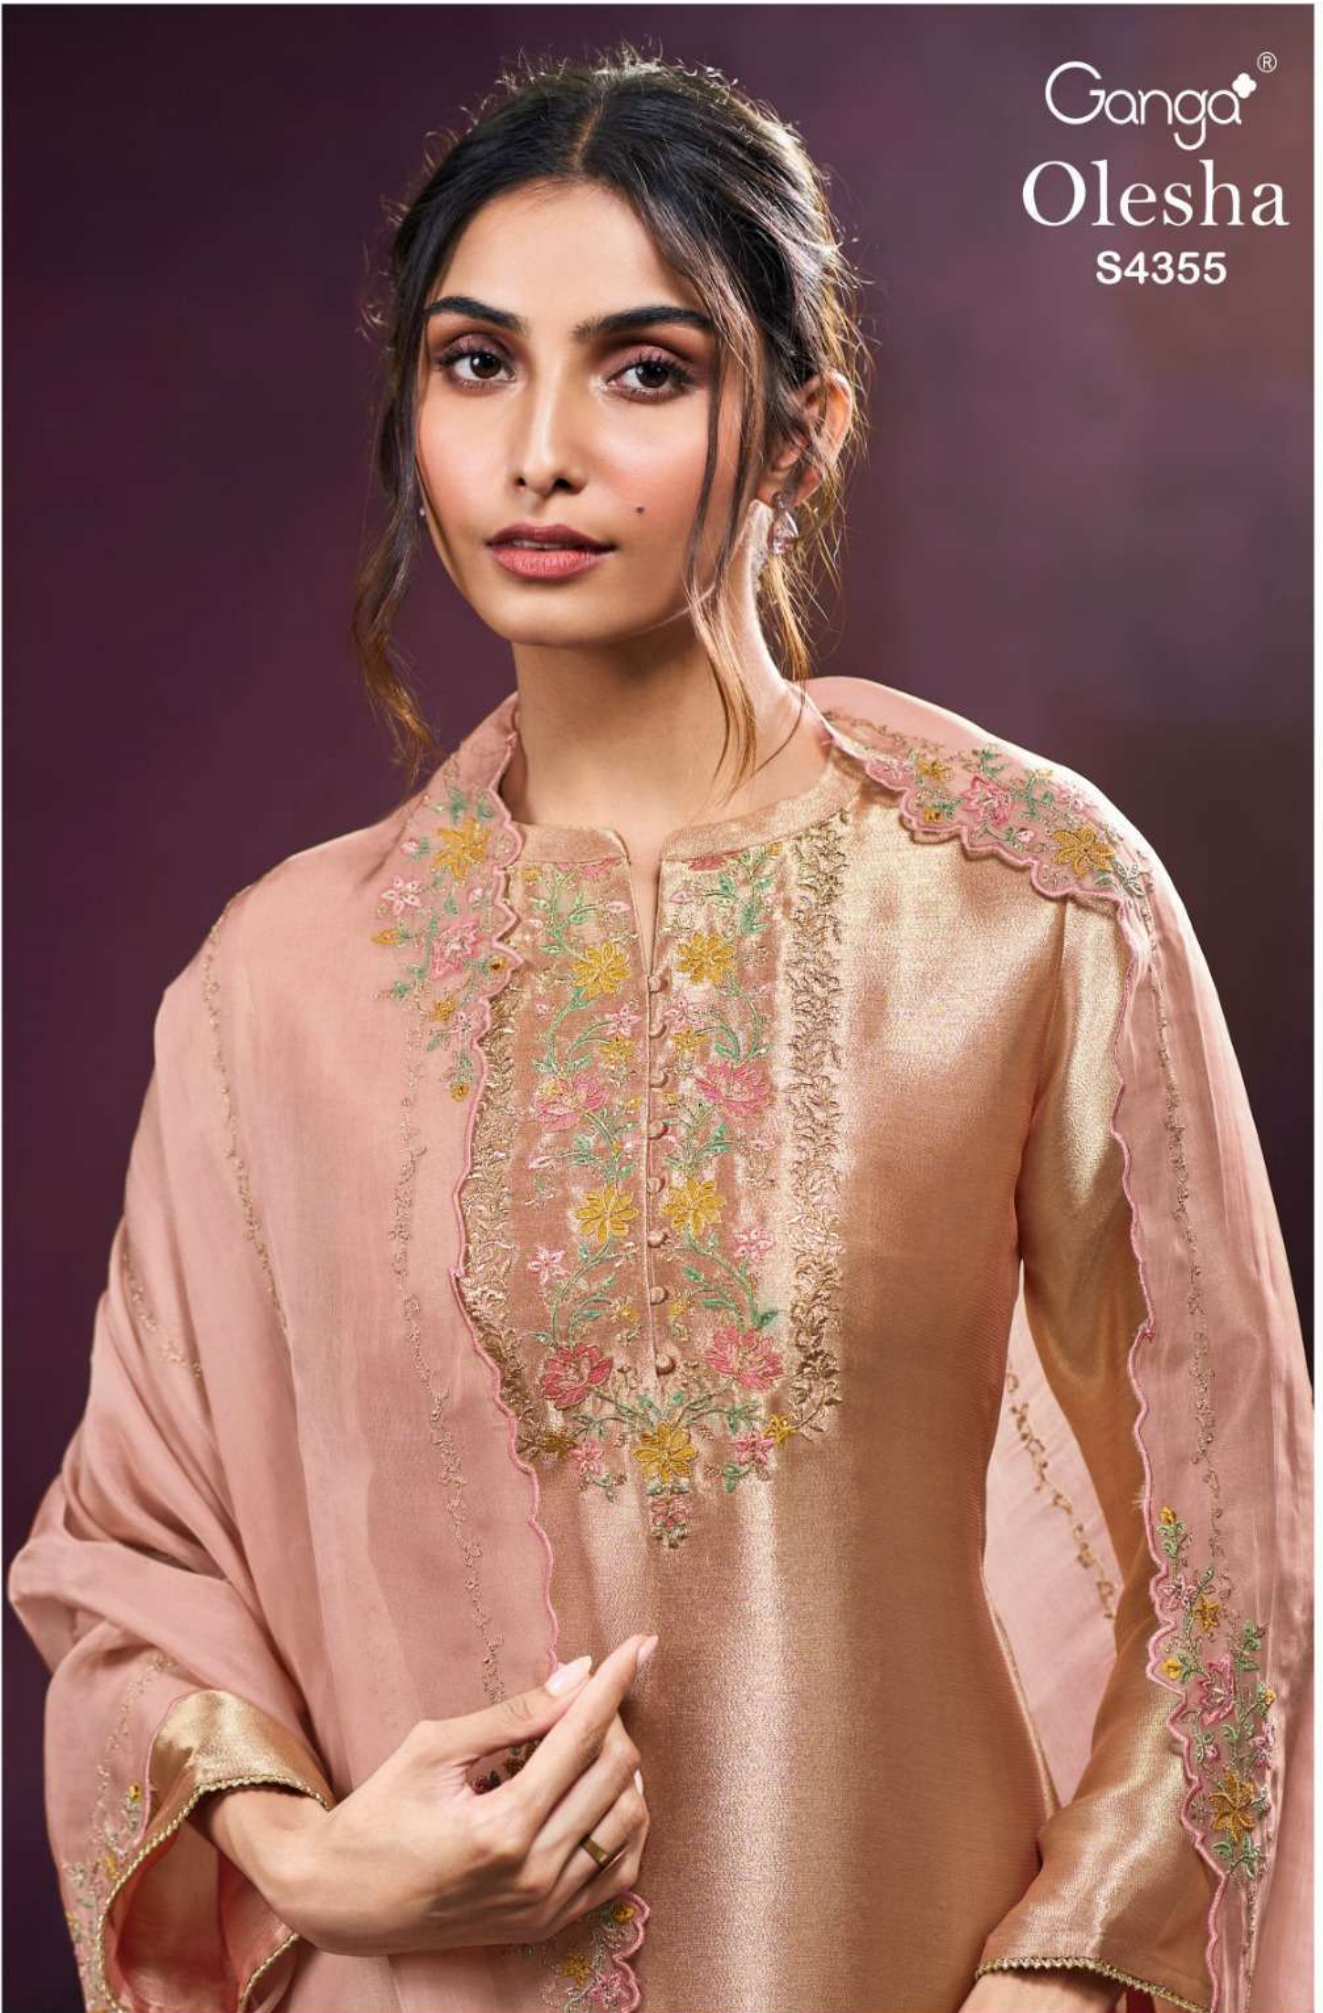

Ganga®
Olesha
S4355

Ganga®
Olesha
S4355

Ganga®
S4355-D

Ganga[®]
S4355-B

Ganga®
S4355-A

Ganga®
S4355-C

Ganga®

Ganga®
Olesha
S4355

Olesha
S4355

—DESCRIPTION—

~TOP~

PREMIUM PURE BEMBERG SILK JACQUARD
SOLID COLOR WITH EMBROIDERY, JARI HAND WORK
LACE ON DAMAN & SLEEVES.

~BOTTOM~

PREMIUM PURE VISCOSE SILK SOLID COLOR.

~DUPATTA~

PREMIUM PURE BEMBERG KORA SILK SOLID COLOR
WITH EMBROIDERY.