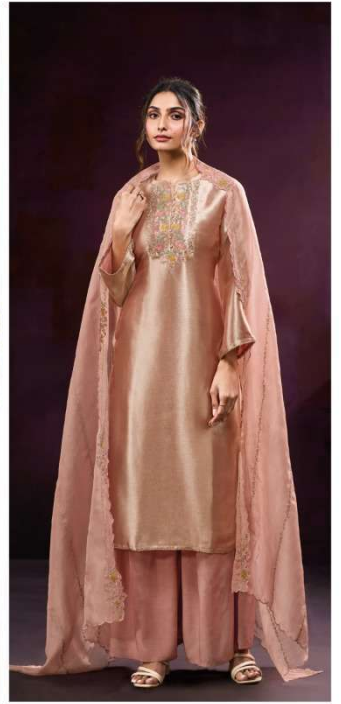

S4355-D

Ganga®
Olesha
S4355- A/B/C/D