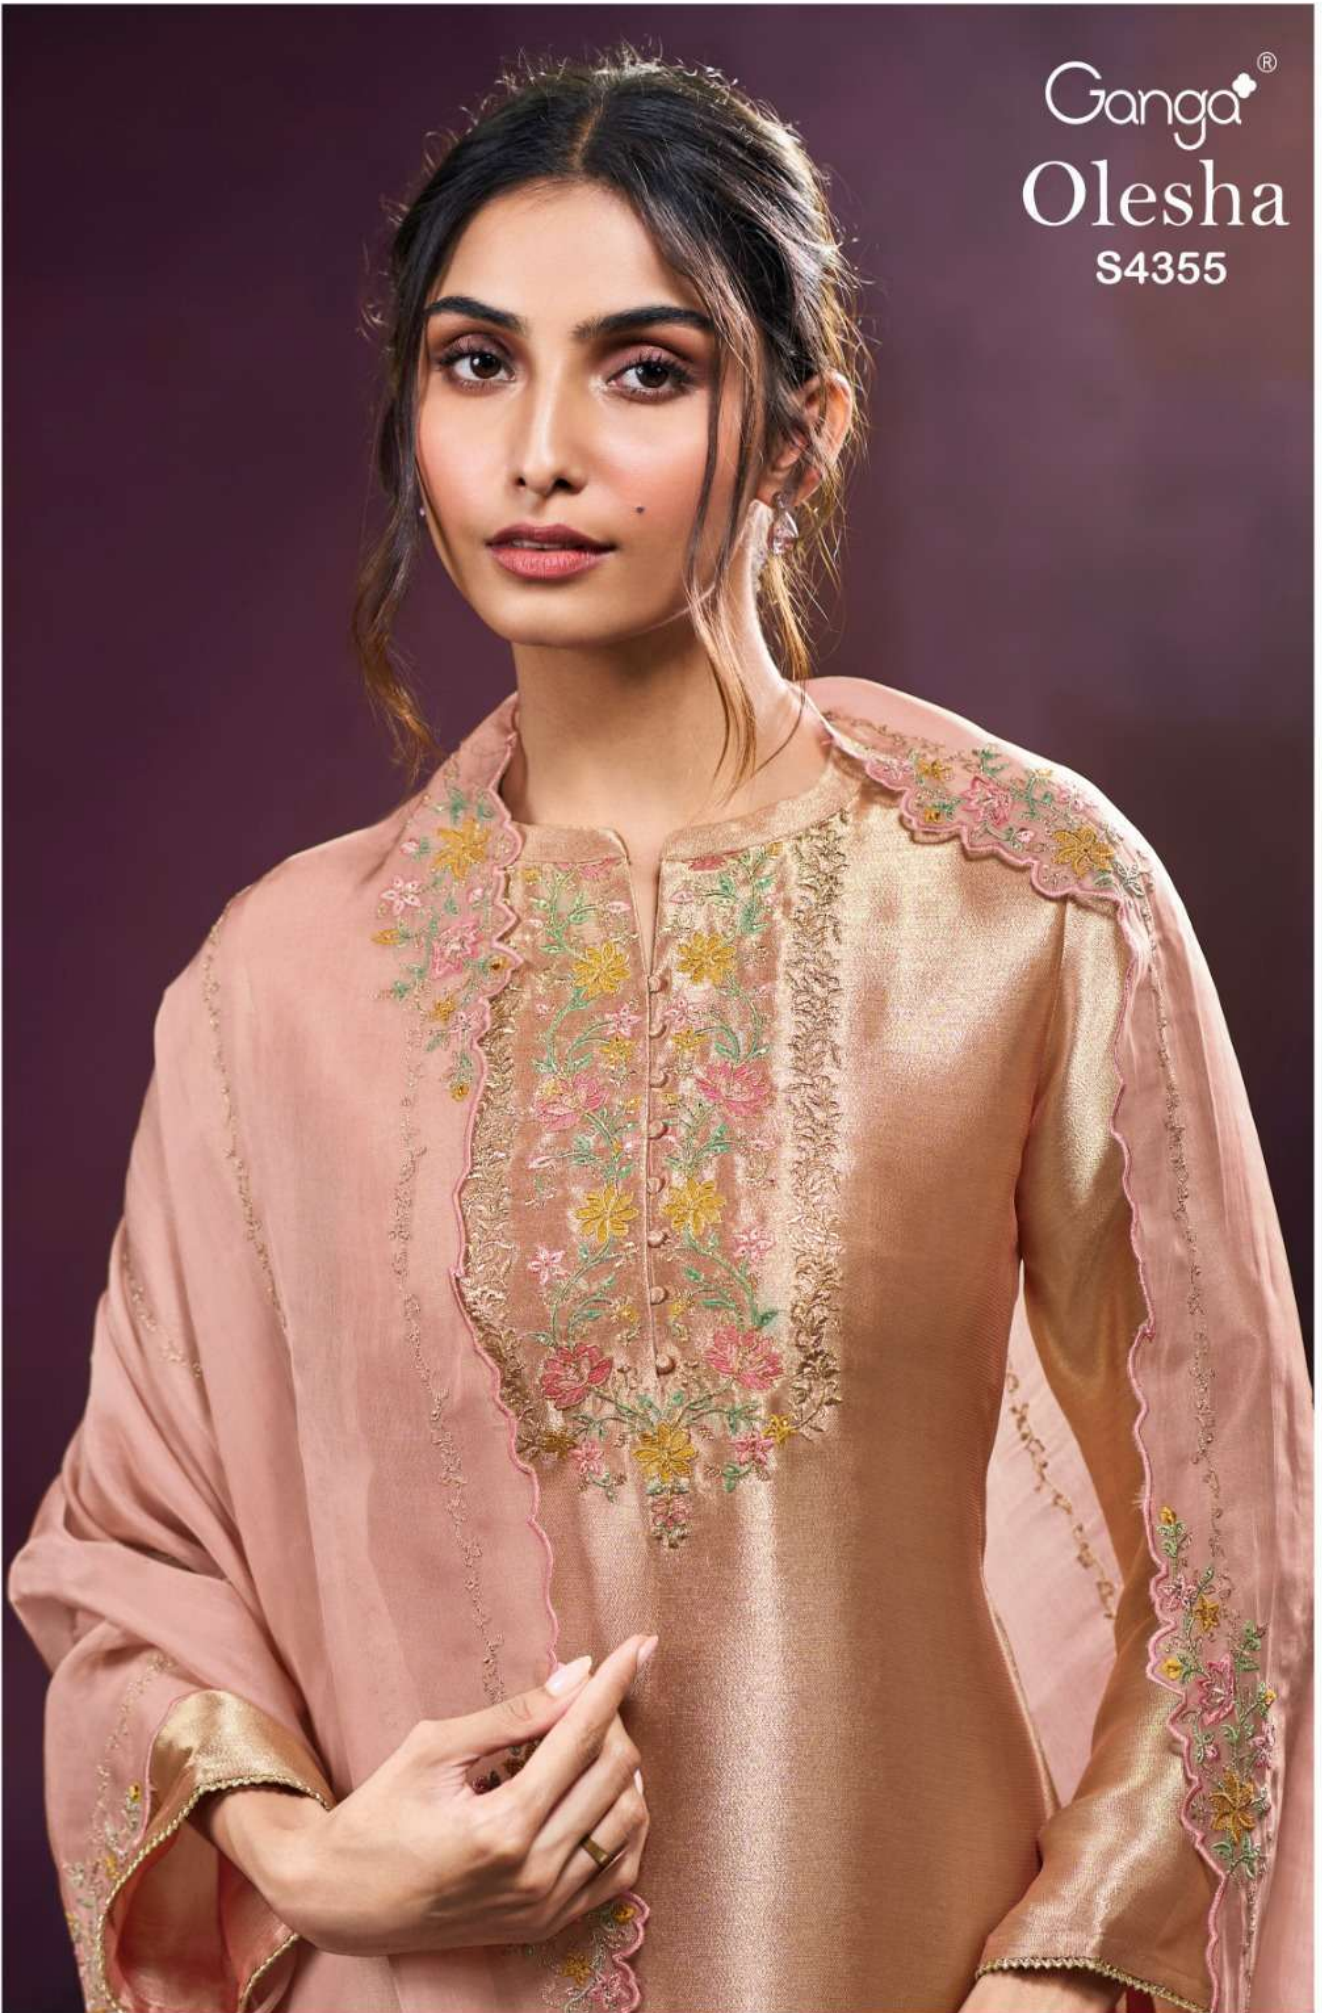

Ganga®
Olesha
S4355

Ganga®
Olesha
S4355

Ganga®
S4355-D

Ganga[®]
S4355-B

Ganga®
S4355-A

Ganga®
S4355-C

Ganga®

Ganga®
Olesha
S4355

Olesha
S4355

—DESCRIPTION—

~TOP~

PREMIUM PURE BEMBERG SILK JACQUARD
SOLID COLOR WITH EMBROIDERY, JARI HAND WORK
LACE ON DAMAN & SLEEVES.

~BOTTOM~

PREMIUM PURE VISCOSE SILK SOLID COLOR.

~DUPATTA~

PREMIUM PURE BEMBERG KORA SILK SOLID COLOR
WITH EMBROIDERY.