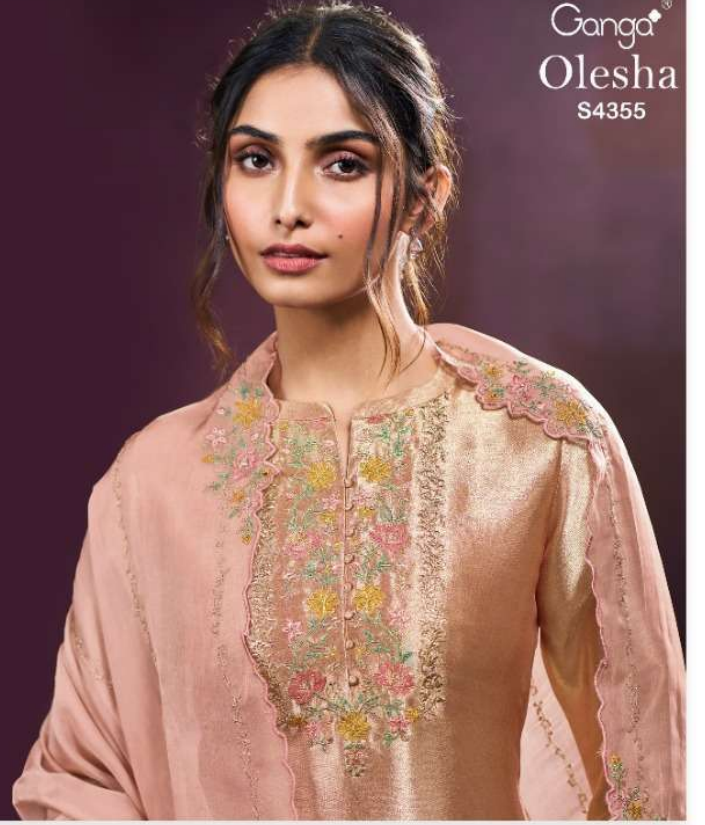

Ganga®
Olesha
S4355

Ganga®
Olesha
S4355

Ganga®
S4355-D

Ganga[®]
S4355-B

Ganga®
S4355-A

Ganga®
S4355-C

Ganga®

Ganga®
Olesha
S4355

Olesha
S4355

—DESCRIPTION—

~TOP~

PREMIUM PURE BEMBERG SILK JACQUARD
SOLID COLOR WITH EMBROIDERY, JARI HAND WORK
LACE ON DAMAN & SLEEVES.

~BOTTOM~

PREMIUM PURE VISCOSE SILK SOLID COLOR.

~DUPATTA~

PREMIUM PURE BEMBERG KORA SILK SOLID COLOR
WITH EMBROIDERY.