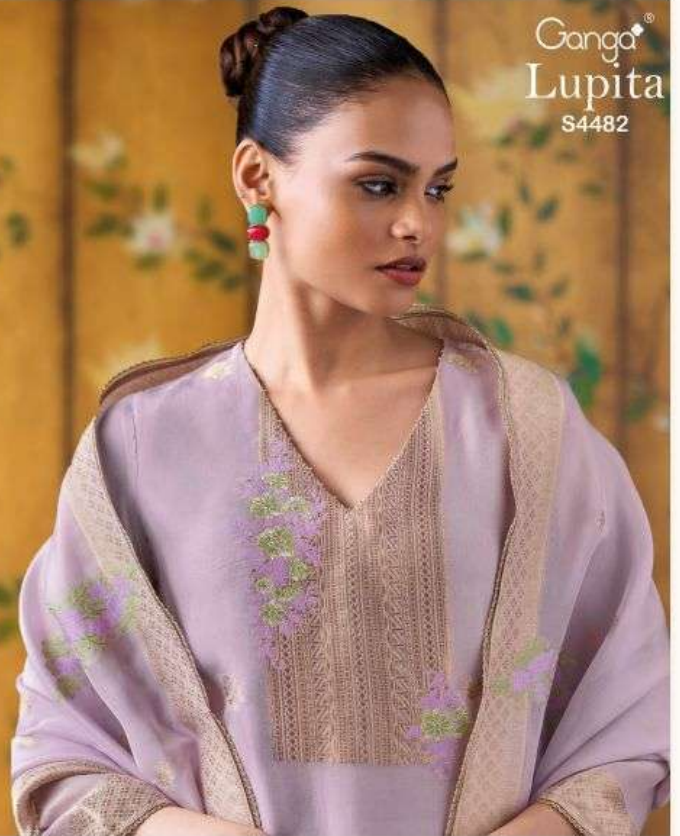

Ganga®
S4482-B

Ganga®
S4482-A

Ganga®
S4482-A

Ganga®
S4482-B

S4482-A

S4482-B

Ganga®
Lupita
S4482- A/B

Ganga®
S4482-B

Ganga®

Ganga®
Lupita
S4482

Lupita
S4482

DESCRIPTION

~TOP~

PREMIUM PURE BEMBERG SILK ORGANZA JACUARD
SOLID COLOR WITH HAND WORK, HAND EMBROIDERY,
JARI LACE BORDER ON DAMAN & SLEEVES.

~BOTTOM~

PREMIUM SILK SATIN SOLID COLOR.

~DUPATTA~

PREMIUM PURE BEMBERG SILK ORGANZA JACQUARD
SOLID COLOR WITH JARI LACE BORDER.

WHOLESALE PRICE
2580/- EACH+GST(EXTRA)

HSN CODE- 540834

MOQ : 64 PCS

TOTAL SUITS-02