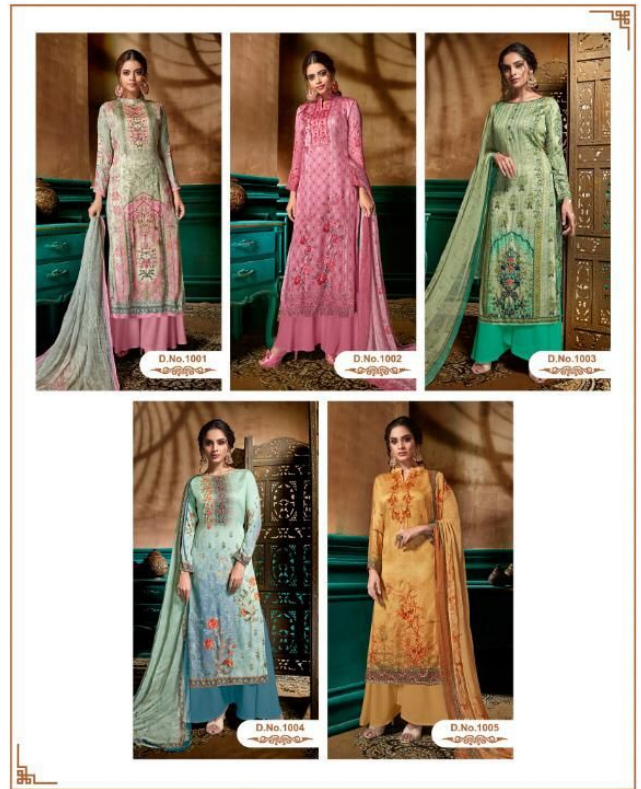

D.No.1005

KALAPRIYA MASHOOR SUITS

Beauty might bring happiness but happiness always bring beauty every day is a fashion show & the world is the runway.

D.No.1002

KALAPRIYA MASHOOR SUITS

D.No. 1001

KALAPRIYA MASHOOR SUITS

D.No. 1001

D.No. 1002

D.No. 1003

D.No. 1004

D.No. 1005

Mashoor مشور

Pure Viscose Modal Satin Silk Collection

FABRIC DETAIL

TOP

PURE VISCOSE MODAL SATIN
WITH KNOT HAND WORK

BOTTOM

COTTON SILK

DUPATTA

PURE BEMBER DIGITAL
BOX DUPP (CUT : 2.3 MTR)

KALAPRIYA MASHOOR SUITS