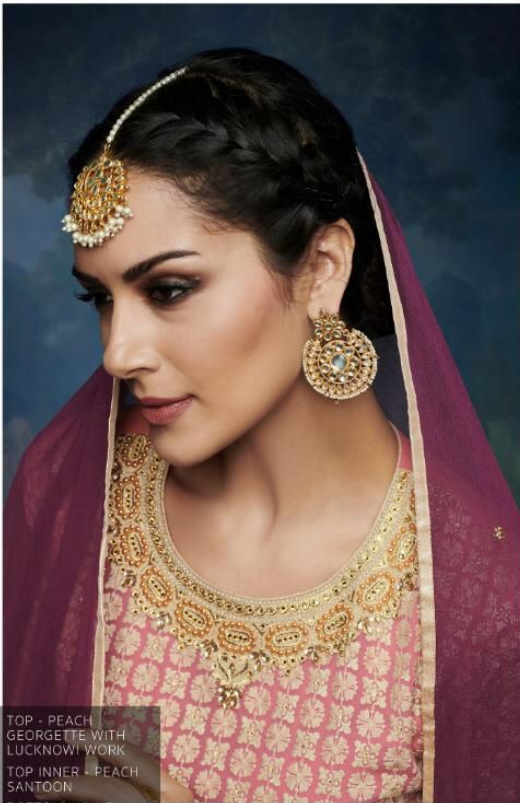

TOP - GREY GEORGETTE
WITH LUCKNOWI WORK

TOP INNER - GREY
SANTOON

BOTTOM - NAVY BLUE
GEORGETTE WITH
SANTOON INNER

DUPATTA - CHIFFON

D. NO : 1045

BLITZ NAIRRA SUITS

BLITZ NAIRRA SUITS

BLITZ NAIRRA SUITS

TOP - CHICKOO
GEORGETTE WITH
LUCKNOW WORK
TOP INNER - CHICKOO
SANTOON
BOTTOM - BROWN
GEORGETTE WITH
SANTOON INNER
DUPATTA - CHIFFON
D. NO : 1048

BLITZ NAIRRA SUITS

NAIRRA
DESIGNER OF FASHION WEAR

BLITZ NAIRRA SUITS

TOP - PEACH
GEORGETTE WITH
LUCKNOWI WORK
TOP INNER - PEACH
SANTOON
BOTTOM - WINE
GEORGETTE WITH
SANTOON INNER
DUPATTA - CHIFFON
D. NO : 1047

BLITZ NAIRRA SUITS

NAIRRA
QUEEN OF ETHNIC WEAR

TOP - PISTA
GEORGETTE WITH
LUCKNOWI WORK
TOP INNER - PISTA
SANTOON
BOTTOM - MORPEACH
GEORGETTE WITH
SANTOON INNER
DUPATTA - CHIFFON
D. NO : 1050