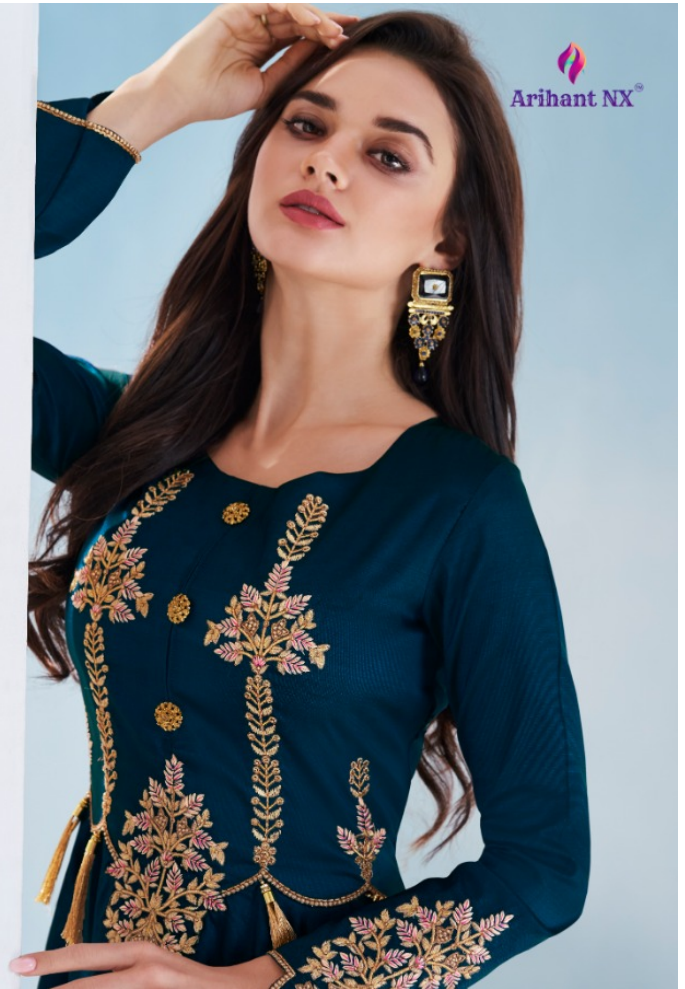

FASHION

ARMOR

Arihant NX®