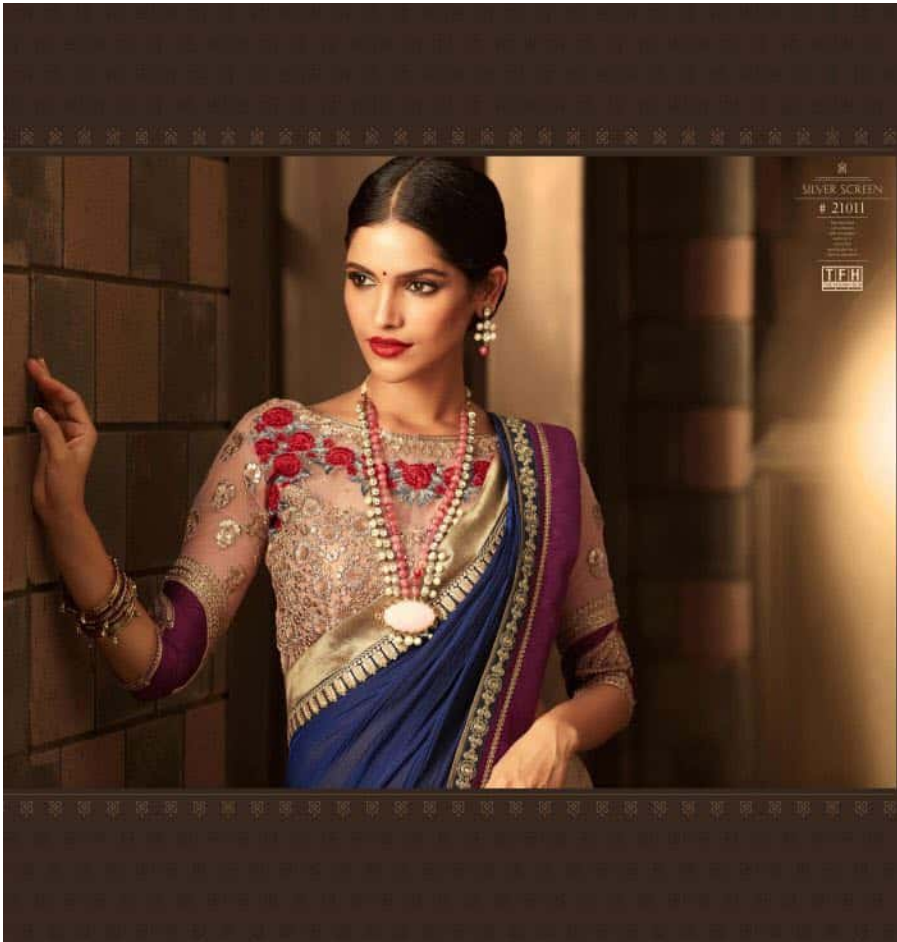

TFH
THE FASHION HUB

11TH ISSUE
Silver Screen

SILVER SCREEN
21002
YFH

Decorative border line

☆
SILVER SCREEN
21012
T.F.H.

SILVER SCREEN
21015

☆
SILVER SCREEN
21004

SILVER SCREEN - ISSUE 11

Catalog Name	D.No.	Rate (IN RS.)	CUT.(ap prox.)	Fabric Details
SILVER SCREEN-11	21001	2080/-	6.30 mts.	GOLDEN FEEL SILK
SILVER SCREEN-11	21002	1965/-	6.30 mts.	FANTASY SILK
SILVER SCREEN-11	21003	2185/-	6.30 mts.	GOLDEN FEEL SILK
SILVER SCREEN-11	21004	1965/-	6.30 mts.	HANDLOOM SILK
SILVER SCREEN-11	21005	1965/-	6.30 mts.	PESTO GEORGETTE
SILVER SCREEN-11	21006	2185/-	6.30 mts.	SENIORITA SILK
SILVER SCREEN-11	21007	2235/-	6.30 mts.	MOONLIGHT SILK
SILVER SCREEN-11	21008	1845/-	6.30 mts.	KANCHI SILK
SILVER SCREEN-11	21009	1965/-	6.30 mts.	GLAMOUR SILK
SILVER SCREEN-11	21010	1785/-	6.30 mts.	GLAMOUR SILK
SILVER SCREEN-11	21011	2080/-	6.30 mts.	BELGIUM CHIFFON
SILVER SCREEN-11	21012	1785/-	6.30 mts.	FANTASY SILK
SILVER SCREEN-11	21013	2185/-	6.30 mts.	SENIORITA SILK
SILVER SCREEN-11	21014	2185/-	6.30 mts.	GOLDEN FEEL SILK
SILVER SCREEN-11	21015	1965/-	6.30 mts.	FANTASY SILK
SILVER SCREEN-11	21016	1845/-	6.30 mts.	GOLDEN FEEL SILK
SILVER SCREEN-11	21017	2185/-	6.30 mts.	MOONLIGHT SILK
SILVER SCREEN-11	21018	2080/-	6.30 mts.	GOLDEN FEEL SILK
TOTAL AMOUNT	-	36485/-		
AVERAGE PRICE	-	2026.95/-		