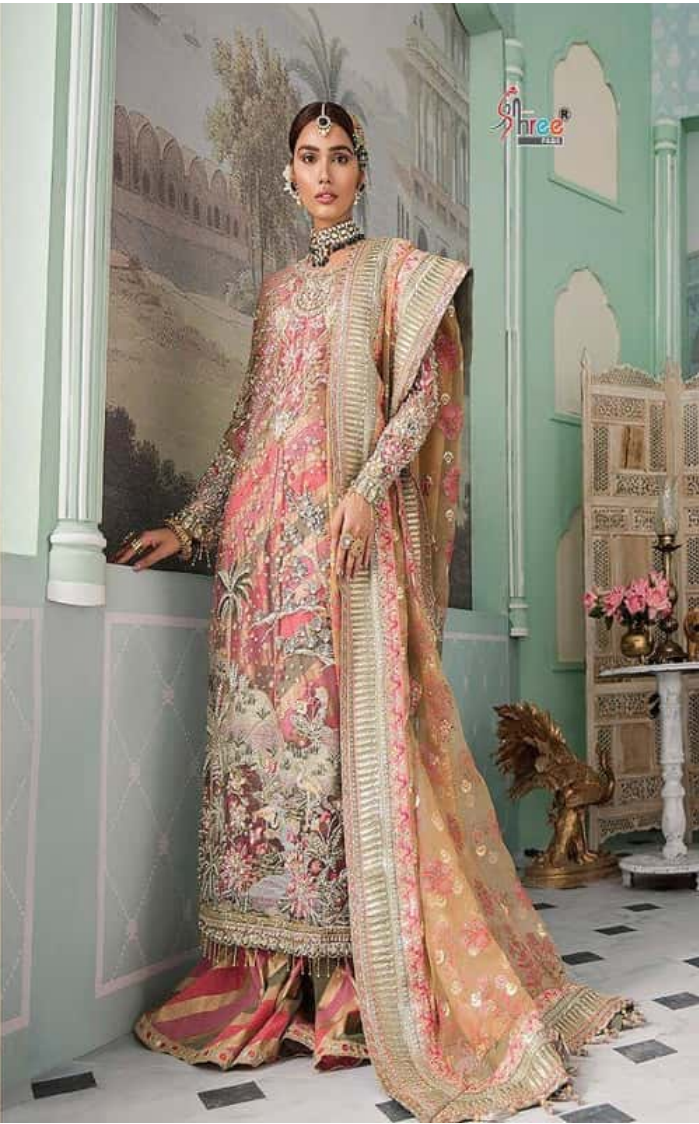

HEAVY EMBROIDERY IN ALL PIECES

RATE :- 1649/-

Thank's For Your Support

9001

CRIMSON
Luxury Edition

Shree
LIFE

9003

CRIMSON
Luxury Edition

9007

CRIMSON
Luxury Edition

Shree

CRIMSON
Luxury Edition

9001

9004

CRIMSON
Luxury Edition

Shree