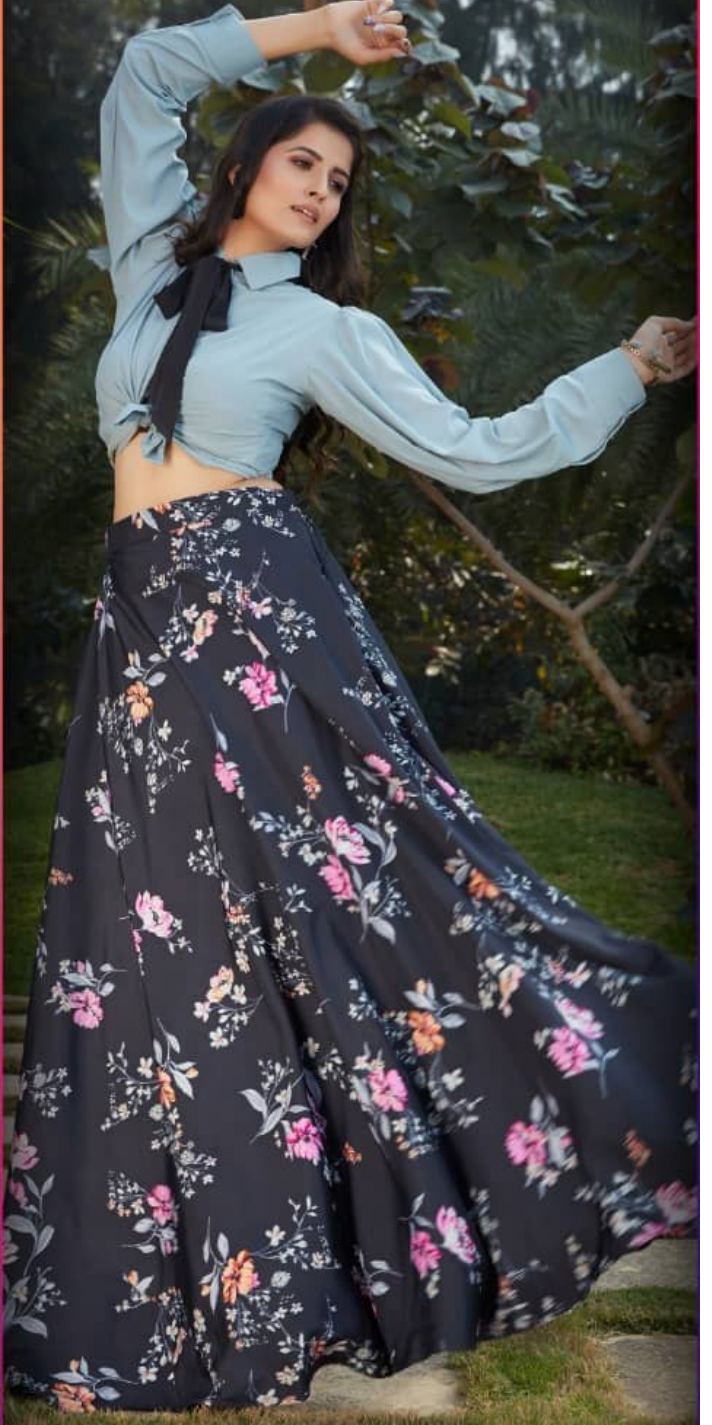

Frill & Flare Vol. 3

SKU CODE	Top Color	Skirt Color	Top Fabric	Skirt Fabric	Top Size (M)		Skirt Size (M)		Top Size (XL)		Skirt Size (XL)		Top Work	Skirt Work
					Chest	Waist	Waist	Length	Chest	Waist	Waist	Length		
1541	Grey with Tie	Black	Georgette	Creme Silk	Chest	36"	Waist	28" to 36"	Chest	42"	Waist	36" to 44"	NA	Printed
					Waist	30"	Length	45"	Waist	38"	Length	45"		
					Length	20.5"	Flair	4 MTR	Length	20.5"	Flair	4 MTR		
1542	White	Pink	Cotton	Creme Silk	Chest	36"	Waist	28" to 36"	Chest	42"	Waist	36" to 44"	Lace on Top	Printed
					Waist	30"	Length	45"	Waist	38"	Length	45"		
					Length	21"	Flair	4 MTR	Length	21"	Flair	4 MTR		
1543	White	Navy Blue	Cotton	Creme Silk	Chest	36"	Waist	28" to 36"	Chest	42"	Waist	36" to 44"	Emb. Work	Printed
					Waist	30"	Length	45"	Waist	42"	Length	45"		
					Length	19"	Flair	4 MTR	Length	38"	Flair	4 MTR		
1544	Black	Yellow	Cotton	Creme Silk	Chest	36"	Waist	28" to 36"	Chest	42"	Waist	36" to 44"	NA	Printed
					Waist	30"	Length	45"	Waist	38"	Length	45"		
					Length	26"	Flair	4 MTR	Length	26"	Flair	4 MTR		

Skirt Comes With Elastic Bend On Waist, It Can Be Stretchable From 28" To 36" in M Size and 36" To 44" in XL Size.
CAN-CAN NOT Available.

1544

1544

 bhkala

1541

1542

1543

श्रीbhkala