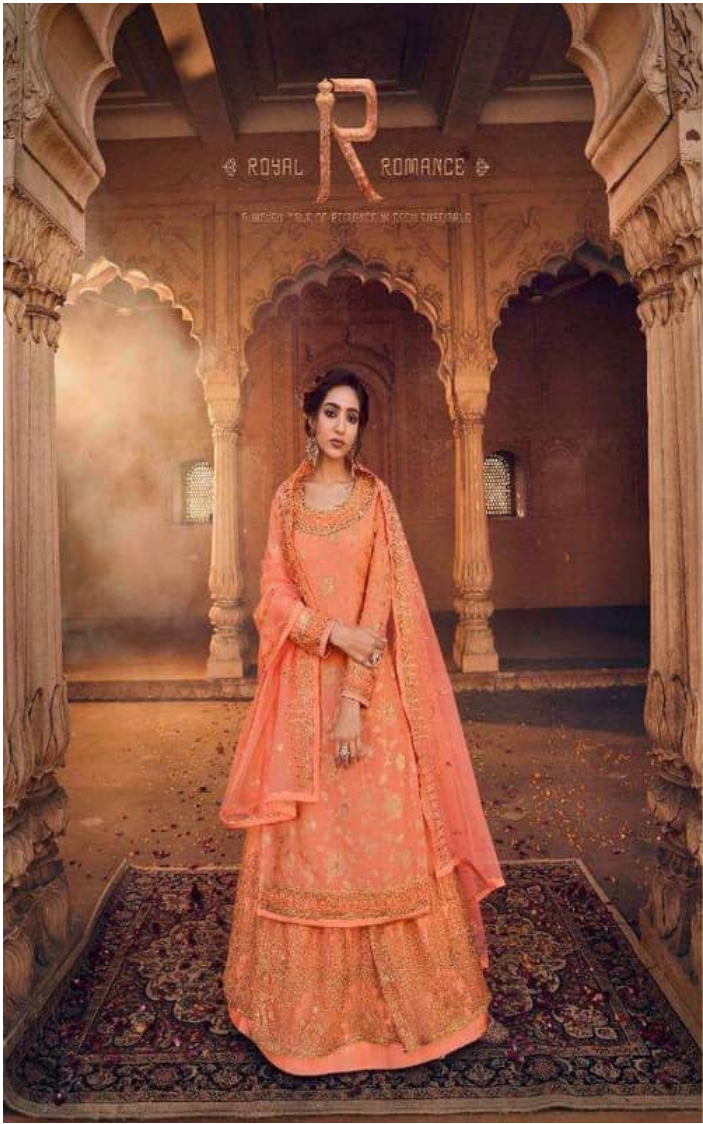

✦ MAGICAL AESTHETICS ✦
PRODIGE COLOURS IN THE MINDS OF ARTISTS
IS OUR PRODIGE CULTURE FOR YOU!

D.NO.	RATE
1701-1705	2725/-

TOP : Pure Dola Jaquard Emb.Work with Diamond

AVERAGE RATE : 2725/-

LAHANGA : Nett Emb. Work With Diamond & Inner Heavy Ultra Satin

TOTAL AMOUNT : 13265/-

DUPATTA : Nett Emb. work with Diamond

Set of 5 Pieces

◆ SURREAL ARTISTRY ◆
PORTRAYING THE SUBTLE ROYALTY OF A WOMAN

1702

CULTURAL **A** LEGACY

EACH ENSEMBLE TELLS A STORY OF THE GLORIOUS LEGACY OF OUR CULTURE