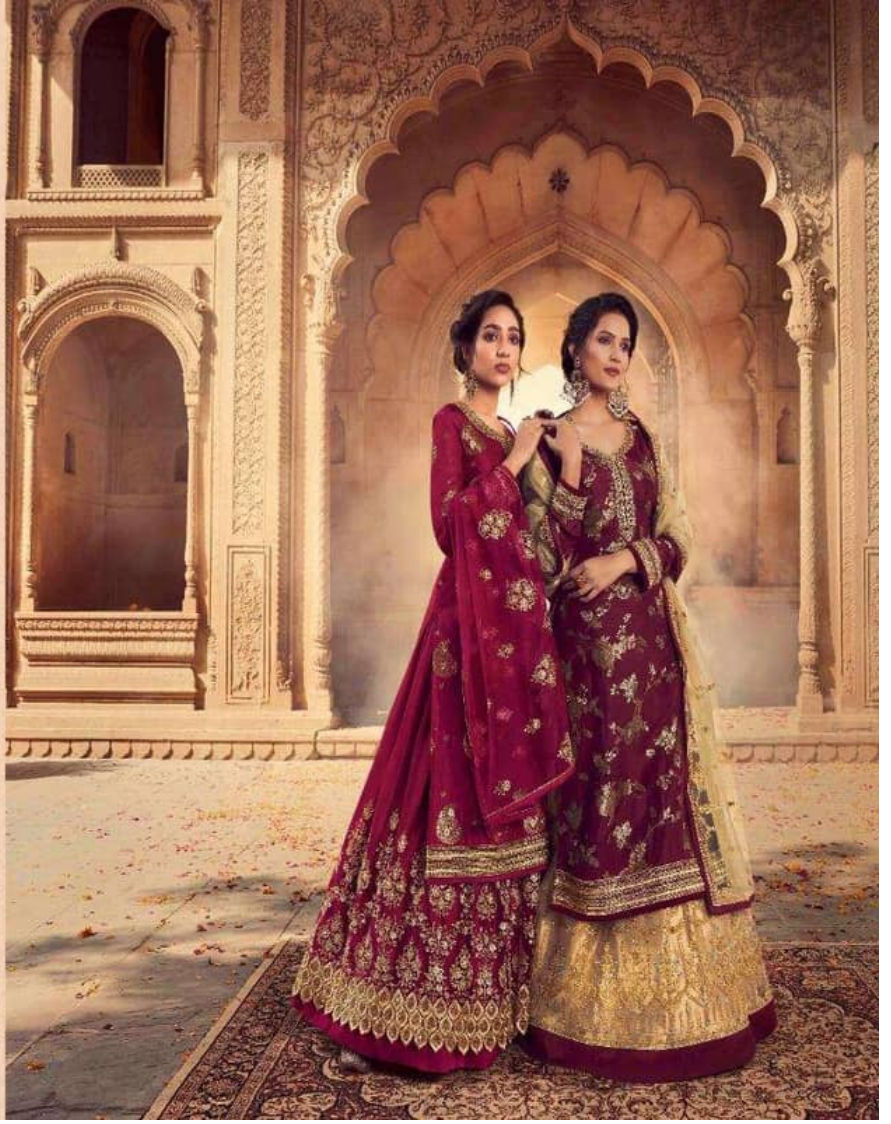

TOTAL AMOUNT : 13265/-

DUPATTA : Nett Emb. work with Diamond

Set of 5 Pieces

◆ SURREAL ARTISTRY ◆
PORTRAYING THE SUBTLE ROYALTY OF A WOMAN

1702

CULTURAL **A** LEGACY

EACH ENSEMBLE TELLS A STORY OF THE GLORIOUS LEGACY OF OUR CULTURE