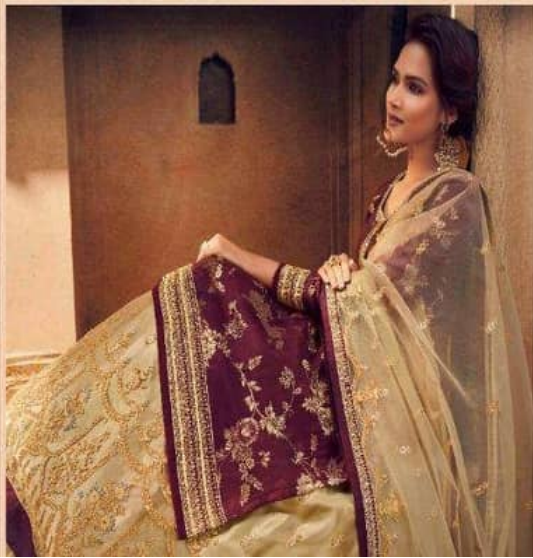

✦ MAGICAL AESTHETICS ✦
PRODIGE COLOURS IN THE MINDS OF ARTISTS
IS OUR PRODIGE CULTURE FOR YOU!

D.NO.	RATE
1701-1705	2725/-

TOP : Pure Dola Jaquard Emb.Work with Diamond

AVERAGE RATE : 2725/-

LAHANGA : Nett Emb. Work With Diamond & Inner Heavy Ultra Satin

TOTAL AMOUNT : 13265/-

DUPATTA : Nett Emb. work with Diamond

Set of 5 Pieces

◆ SURREAL ARTISTRY ◆
PORTRAYING THE SUBTLE ROYALTY OF A WOMAN

1702

CULTURAL **A** LEGACY

EACH ENSEMBLE TELLS A STORY OF THE GLORIOUS LEGACY OF OUR CULTURE