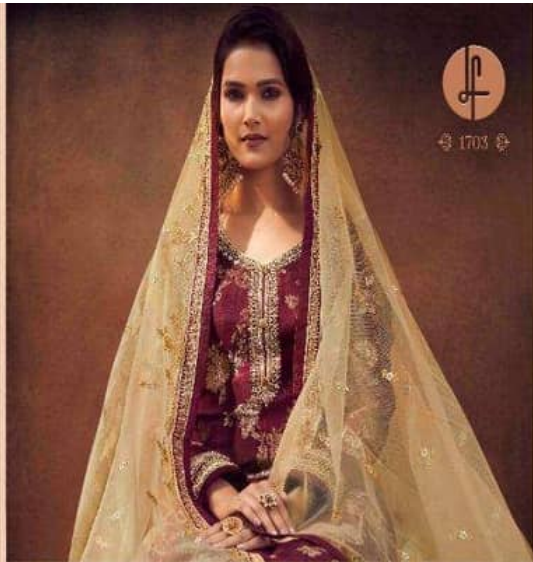

✦ MAGICAL AESTHETICS ✦
PRODIGE COLOURS IN THE MINDS OF ARTISTS
IS OUR PRODIGE CULTURE FOR YOU!

D.NO.	RATE
1701-1705	2725/-

TOP : Pure Dola Jaquard Emb.Work with Diamond

AVERAGE RATE : 2725/-

LAHANGA : Nett Emb. Work With Diamond & Inner Heavy Ultra Satin

TOTAL AMOUNT : 13265/-

DUPATTA : Nett Emb. work with Diamond

Set of 5 Pieces

◆ SURREAL ARTISTRY ◆
PORTRAYING THE SUBTLE ROYALTY OF A WOMAN

1702

CULTURAL **A** LEGACY

EACH ENSEMBLE TELLS A STORY OF THE GLORIOUS LEGACY OF OUR CULTURE