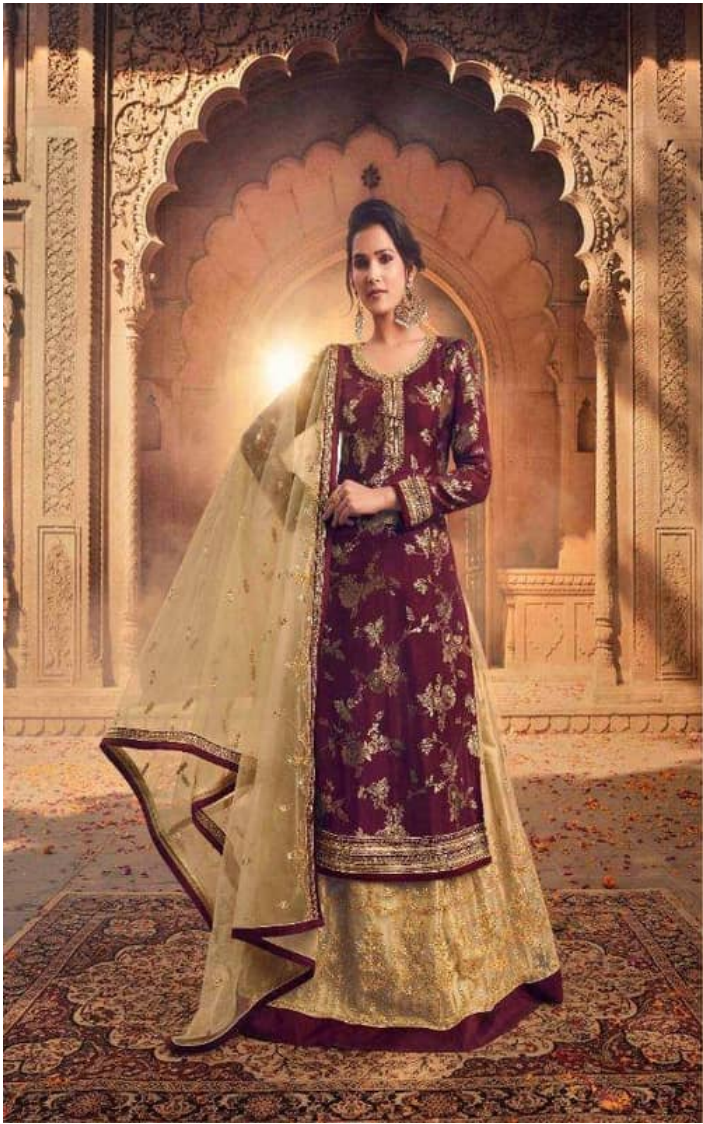

✦ MAGICAL AESTHETICS ✦
PRODIGE COLOURS IN THE MINDS OF ARTISTS
IS OUR PRODIGE CULTURE FOR YOU!

D.NO.	RATE
1701-1705	2725/-

TOP : Pure Dola Jaquard Emb.Work with Diamond

AVERAGE RATE : 2725/-

LAHANGA : Nett Emb. Work With Diamond & Inner Heavy Ultra Satin

TOTAL AMOUNT : 13265/-

DUPATTA : Nett Emb. work with Diamond

Set of 5 Pieces

◆ SURREAL ARTISTRY ◆
PORTRAYING THE SUBTLE ROYALTY OF A WOMAN

1702

CULTURAL **A** LEGACY

EACH ENSEMBLE TELLS A STORY OF THE GLORIOUS LEGACY OF OUR CULTURE