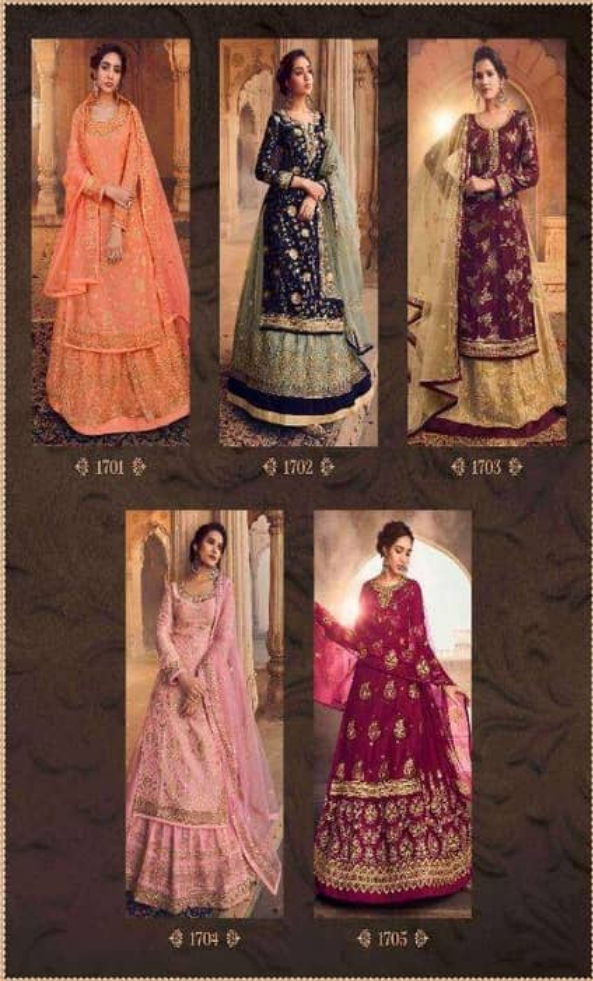

✦ MAGICAL AESTHETICS ✦
PRODIGE COLOURS IN THE MINDS OF ARTISTS
IS OUR PRODIGE CULTURE FOR YOU!

D.NO.	RATE
1701-1705	2725/-

TOP : Pure Dola Jaquard Emb.Work with Diamond

AVERAGE RATE : 2725/-

LAHANGA : Nett Emb. Work With Diamond & Inner Heavy Ultra Satin

TOTAL AMOUNT : 13265/-

DUPATTA : Nett Emb. work with Diamond

Set of 5 Pieces

◆ SURREAL ARTISTRY ◆
PORTRAYING THE SUBTLE ROYALTY OF A WOMAN

1702

CULTURAL **A** LEGACY

EACH ENSEMBLE TELLS A STORY OF THE GLORIOUS LEGACY OF OUR CULTURE

BESPOKE LUXURY
A BESPOKE COLLECTION OF LUXURIOUS COUTURE FABRICS 100

◆ 1705 ◆

✦ MAGICAL AESTHETICS ✦
PRODIGE COLOURS IN THE MINDS OF ARTISTS
IS OUR PRODIGE CULTURE FOR YOU!