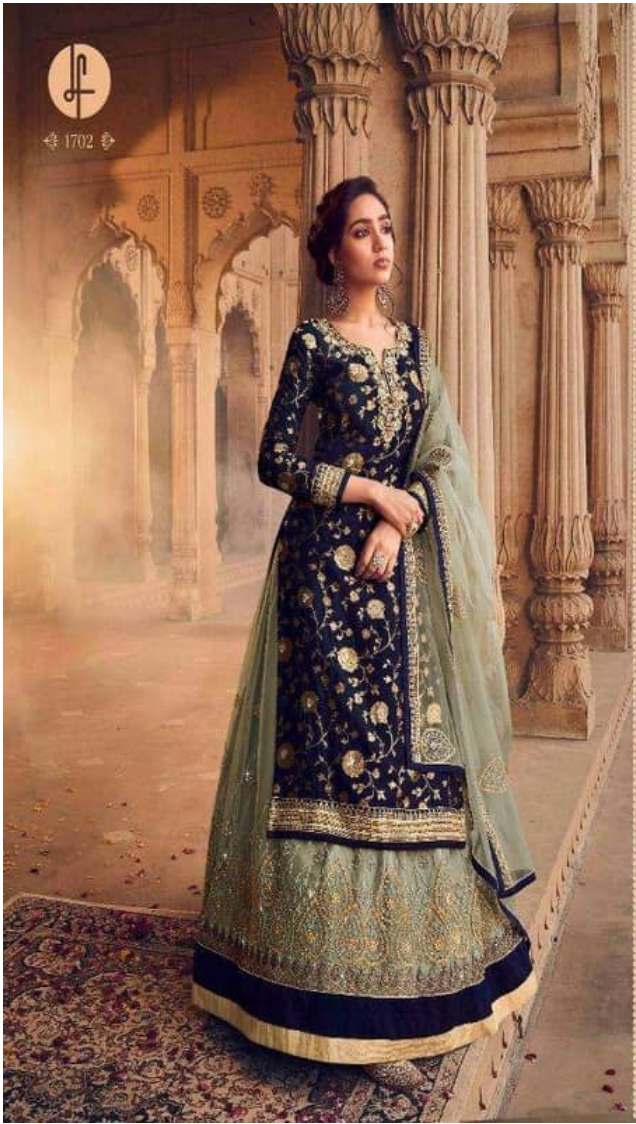

TOTAL AMOUNT : 13265/-

DUPATTA : Nett Emb. work with Diamond

Set of 5 Pieces

◆ SURREAL ARTISTRY ◆
PORTRAYING THE SUBTLE ROYALTY OF A WOMAN

1702

CULTURAL **A** LEGACY

EACH ENSEMBLE TELLS A STORY OF THE GLORIOUS LEGACY OF OUR CULTURE