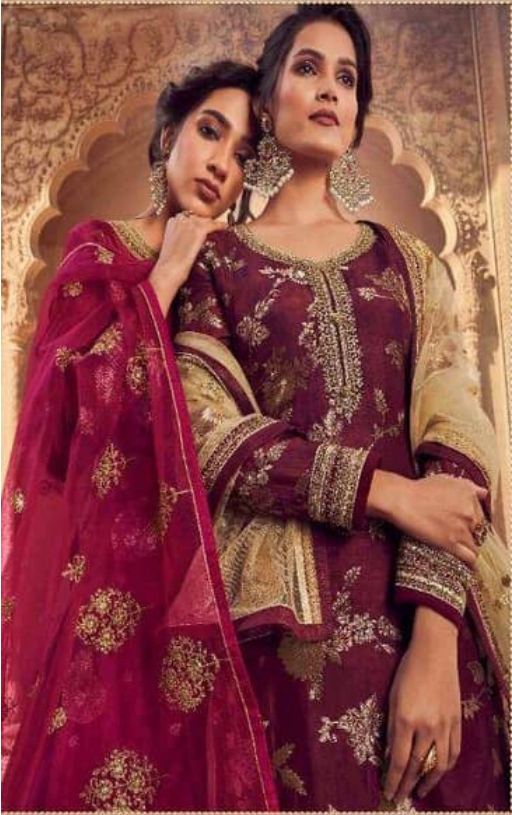

TOTAL AMOUNT : 13265/-

DUPATTA : Nett Emb. work with Diamond

Set of 5 Pieces

◆ SURREAL ARTISTRY ◆
PORTRAYING THE SUBTLE ROYALTY OF A WOMAN

1702

CULTURAL **A** LEGACY

EACH ENSEMBLE TELLS A STORY OF THE GLORIOUS LEGACY OF OUR CULTURE