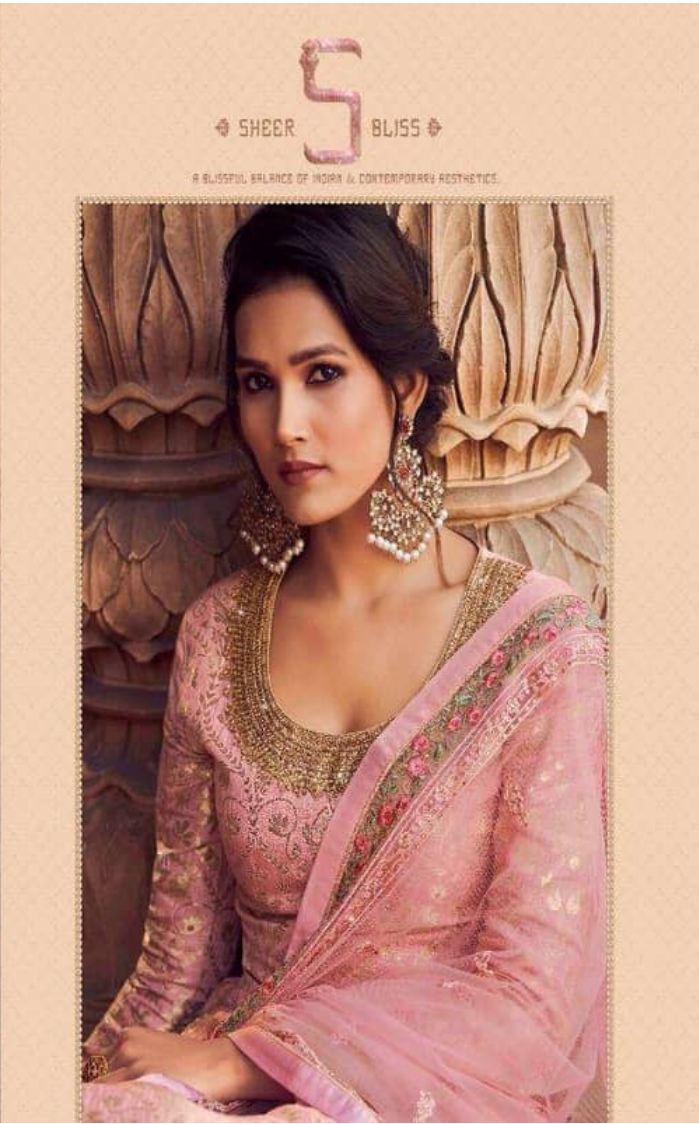

✦ MAGICAL AESTHETICS ✦
PRODIGE COLOURS IN THE MINDS OF ARTISTS
IS OUR PRODIGE CULTURE FOR YOU!

D.NO.	RATE
1701-1705	2725/-

TOP : Pure Dola Jaquard Emb.Work with Diamond

AVERAGE RATE : 2725/-

LAHANGA : Nett Emb. Work With Diamond & Inner Heavy Ultra Satin

TOTAL AMOUNT : 13265/-

DUPATTA : Nett Emb. work with Diamond

Set of 5 Pieces

◆ SURREAL ARTISTRY ◆
PORTRAYING THE SUBTLE ROYALTY OF A WOMAN

1702

CULTURAL **A** LEGACY

EACH ENSEMBLE TELLS A STORY OF THE GLORIOUS LEGACY OF OUR CULTURE