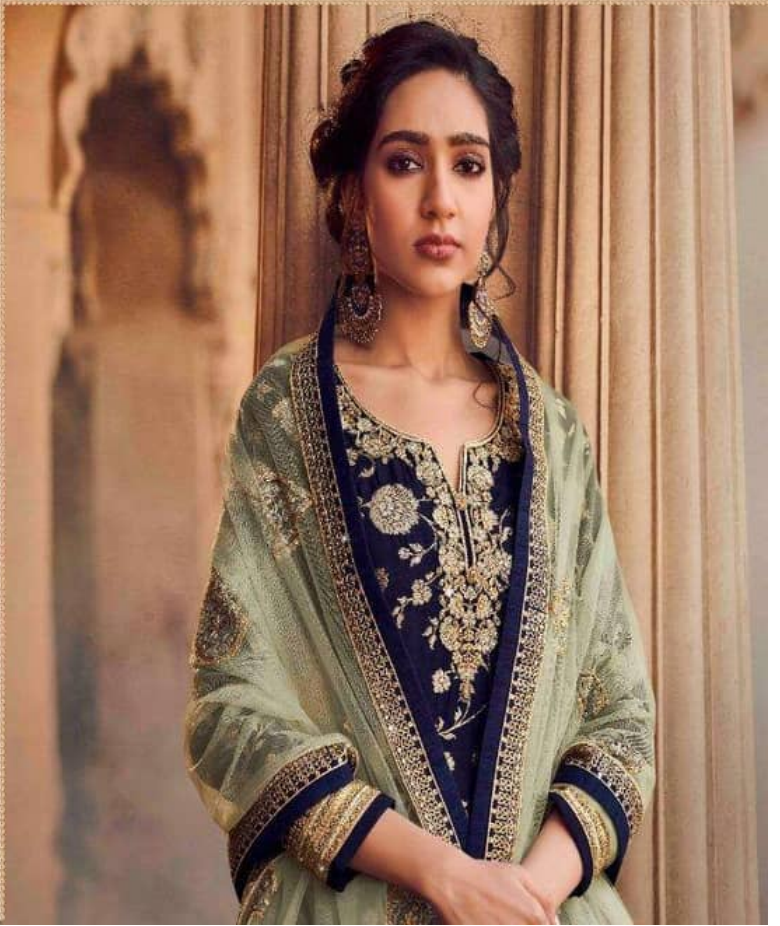

TOTAL AMOUNT : 13265/-

DUPATTA : Nett Emb. work with Diamond

Set of 5 Pieces

◆ SURREAL ARTISTRY ◆
PORTRAYING THE SUBTLE ROYALTY OF A WOMAN

1702

CULTURAL **A** LEGACY

EACH ENSEMBLE TELLS A STORY OF THE GLORIOUS LEGACY OF OUR CULTURE