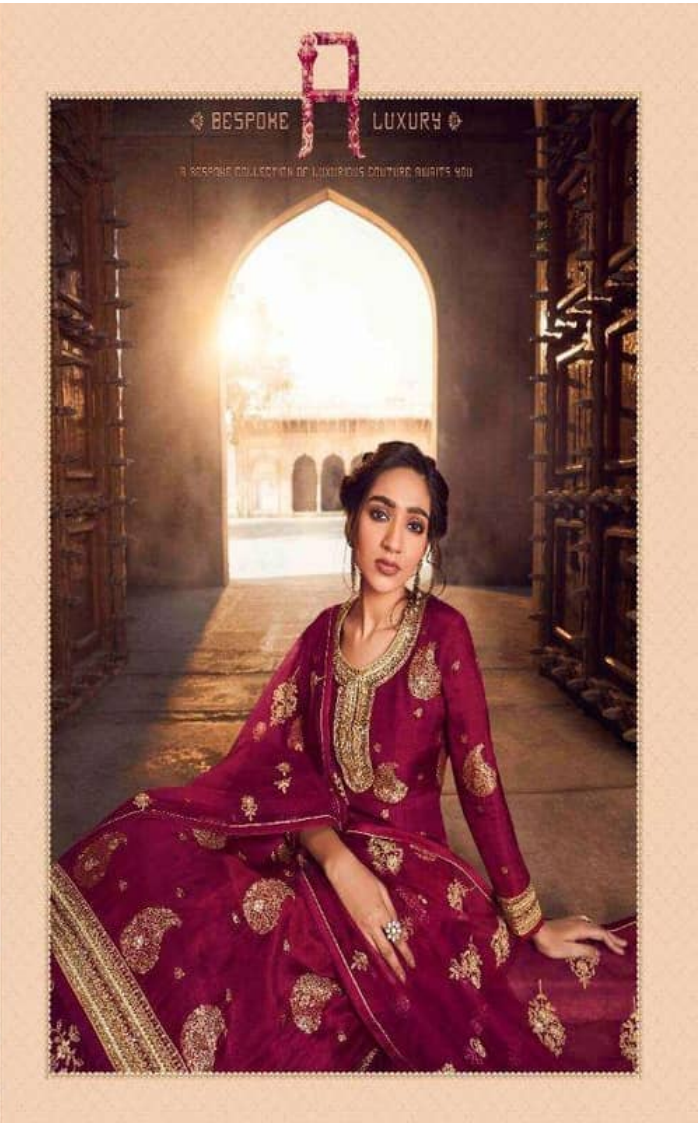

✦ MAGICAL AESTHETICS ✦
PRODIGE COLOURS IN THE MINDS OF ARTISTS
IS OUR PRODIGE CULTURE FOR YOU!

D.NO.	RATE
1701-1705	2725/-

TOP : Pure Dola Jaquard Emb.Work with Diamond

AVERAGE RATE : 2725/-

LAHANGA : Nett Emb. Work With Diamond & Inner Heavy Ultra Satin

TOTAL AMOUNT : 13265/-

DUPATTA : Nett Emb. work with Diamond

Set of 5 Pieces

◆ SURREAL ARTISTRY ◆
PORTRAYING THE SUBTLE ROYALTY OF A WOMAN

1702

CULTURAL **A** LEGACY

EACH ENSEMBLE TELLS A STORY OF THE GLORIOUS LEGACY OF OUR CULTURE