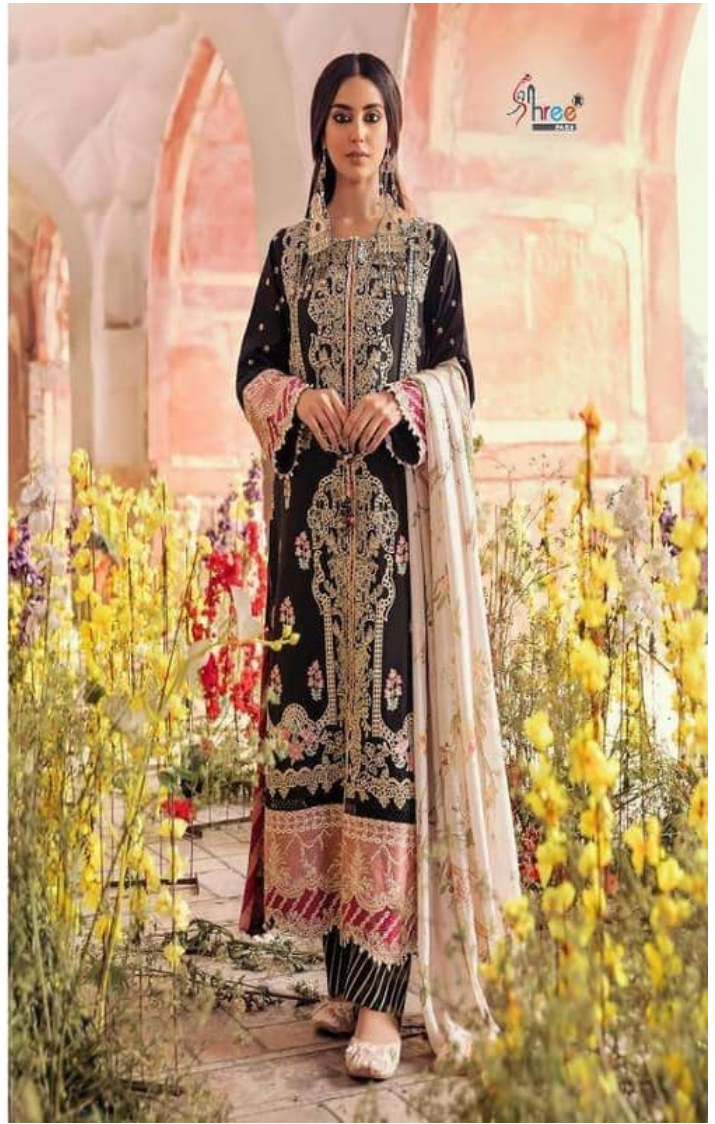

1725

Qalamkar
Lawn Collection
Vol-3