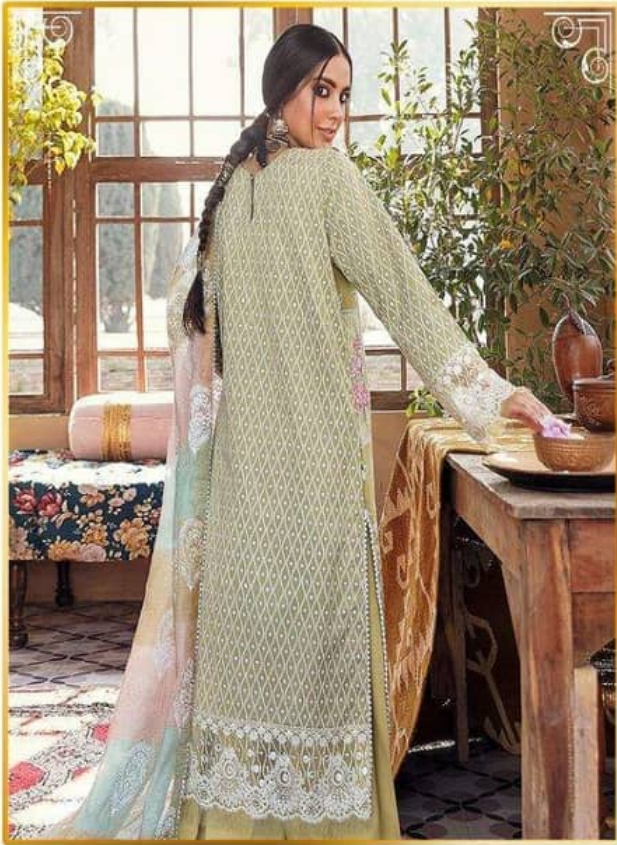

1722

Qalamkar
Lawn Collection
Vol-3