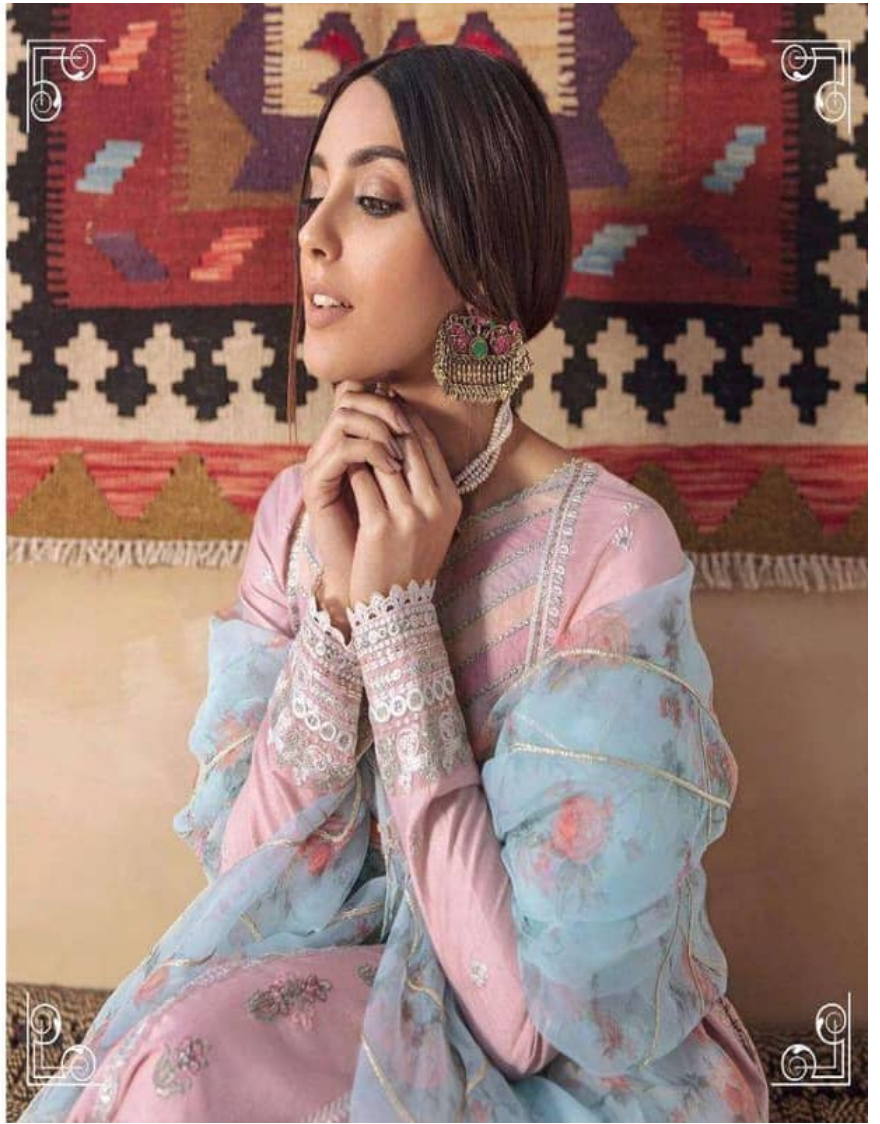

1721

1722

1723

1724

1725

1726

Qalamkar
Lawn Collection
Vol-3

Shree

Hellow to everyone
Shree FABRS
 present new looking and stylish printed designs

Qalamkar
 Lawn Collection Vol-3

| D.NO. | TOP | BOTTOM | DUPATTA | RATE |
|-------|---|-----------|------------------------------------|---------|
| 1721 | CAMBRIC COTTON WITH SCHIFFLI WORK (BACK PRINT) | SEMI LAWN | ORGANZA DIGITAL PRINT | 1189.00 |
| 1722 | CAMBRIC COTTON WITH SCHIFFLI WORK (BACK PRINT) | SEMI LAWN | KOTA CHEX DIGITAL PRINT | 1289.00 |
| 1723 | CAMBRIC COTTON WITH HEAVY EMBROIDERY (BACK PRINT) | SEMI LAWN | CHINON (WORK) | 1399.00 |
| 1724 | CAMBRIC COTTON WITH HEAVY EMBROIDERY | SEMI LAWN | ORGANZA DIGITAL CUT PEST MOTI WORK | 1319.00 |
| 1725 | CAMBRIC COTTON WITH HEAVY EMBROIDERY (BACK PRINT) | SEMI LAWN | TABBY DIGITAL PRINT | 1349.00 |
| 1726 | CAMBRIC COTTON WITH HEAVY EMBROIDERY | SEMI LAWN | BANARASI JACQUARD DIGITAL PRINT | 1249.00 |