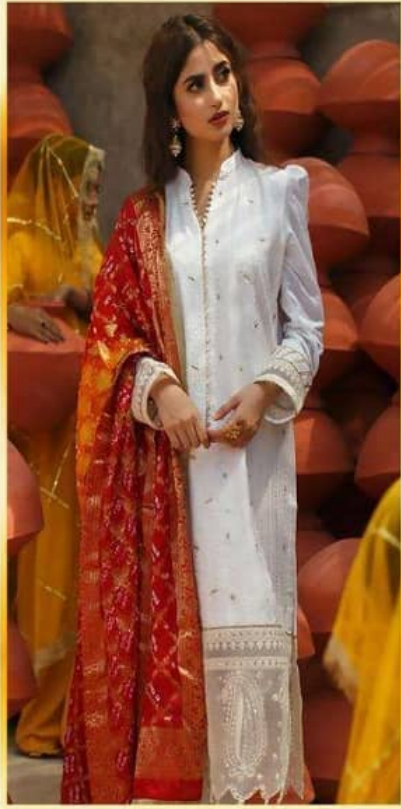

Qalamkar

Lawn Collection
Vol-3

Shree®

Qalamkar
Lawn Collection
Vol-3

1723

Qalamkar
Lawn Collection
Vol-3

1726

Qalamkar
Lawn Collection
Vol-3

1721

1722

1723

1724

1725

1726

Qalamkar
Lawn Collection
Vol-3

Shree

Hellow to everyone
Shree FABRS
 present new looking and stylish printed designs

Qalamkar
 Lawn Collection Vol-3

| D.NO. | TOP | BOTTOM | DUPATTA | RATE |
|-------|---|-----------|------------------------------------|---------|
| 1721 | CAMBRIC COTTON WITH SCHIFFLI WORK (BACK PRINT) | SEMI LAWN | ORGANZA DIGITAL PRINT | 1189.00 |
| 1722 | CAMBRIC COTTON WITH SCHIFFLI WORK (BACK PRINT) | SEMI LAWN | KOTA CHEX DIGITAL PRINT | 1289.00 |
| 1723 | CAMBRIC COTTON WITH HEAVY EMBROIDERY (BACK PRINT) | SEMI LAWN | CHINON (WORK) | 1399.00 |
| 1724 | CAMBRIC COTTON WITH HEAVY EMBROIDERY | SEMI LAWN | ORGANZA DIGITAL CUT PEST MOTI WORK | 1319.00 |
| 1725 | CAMBRIC COTTON WITH HEAVY EMBROIDERY (BACK PRINT) | SEMI LAWN | TABBY DIGITAL PRINT | 1349.00 |
| 1726 | CAMBRIC COTTON WITH HEAVY EMBROIDERY | SEMI LAWN | BANARASI JACQUARD DIGITAL PRINT | 1249.00 |