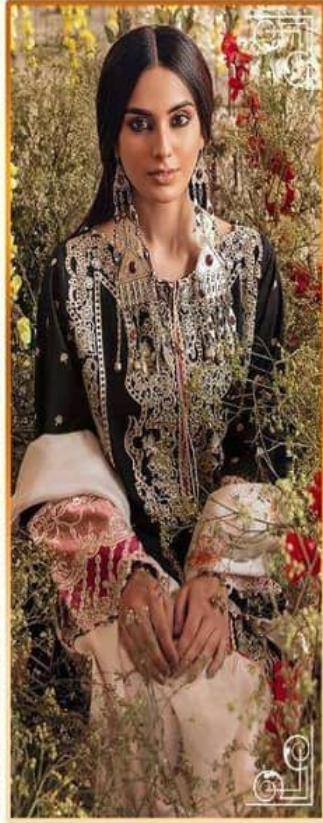

1721

1722

1723

1724

1725

1726

Qalamkar
Lawn Collection
Vol-3

Shree

Qalamkar
Lawn Collection
Vol-3

Qalamkar
Lawn Collection
Vol-3

1724

Qalamkar
Lawn Collection
Vol-3

1725

Qalamkar
Lawn Collection
Vol-3

1722

Qalamkar
Lawn Collection
Vol-3

Hellow to everyone
Shree FABRS
 present new looking and stylish printed designs

Qalamkar
 Lawn Collection Vol-3

| D.NO. | TOP | BOTTOM | DUPATTA | RATE |
|-------|---|-----------|------------------------------------|---------|
| 1721 | CAMBRIC COTTON WITH SCHIFFLI WORK (BACK PRINT) | SEMI LAWN | ORGANZA DIGITAL PRINT | 1189.00 |
| 1722 | CAMBRIC COTTON WITH SCHIFFLI WORK (BACK PRINT) | SEMI LAWN | KOTA CHEX DIGITAL PRINT | 1289.00 |
| 1723 | CAMBRIC COTTON WITH HEAVY EMBROIDERY (BACK PRINT) | SEMI LAWN | CHINON (WORK) | 1399.00 |
| 1724 | CAMBRIC COTTON WITH HEAVY EMBROIDERY | SEMI LAWN | ORGANZA DIGITAL CUT PEST MOTI WORK | 1319.00 |
| 1725 | CAMBRIC COTTON WITH HEAVY EMBROIDERY (BACK PRINT) | SEMI LAWN | TABBY DIGITAL PRINT | 1349.00 |
| 1726 | CAMBRIC COTTON WITH HEAVY EMBROIDERY | SEMI LAWN | BANARASI JACQUARD DIGITAL PRINT | 1249.00 |