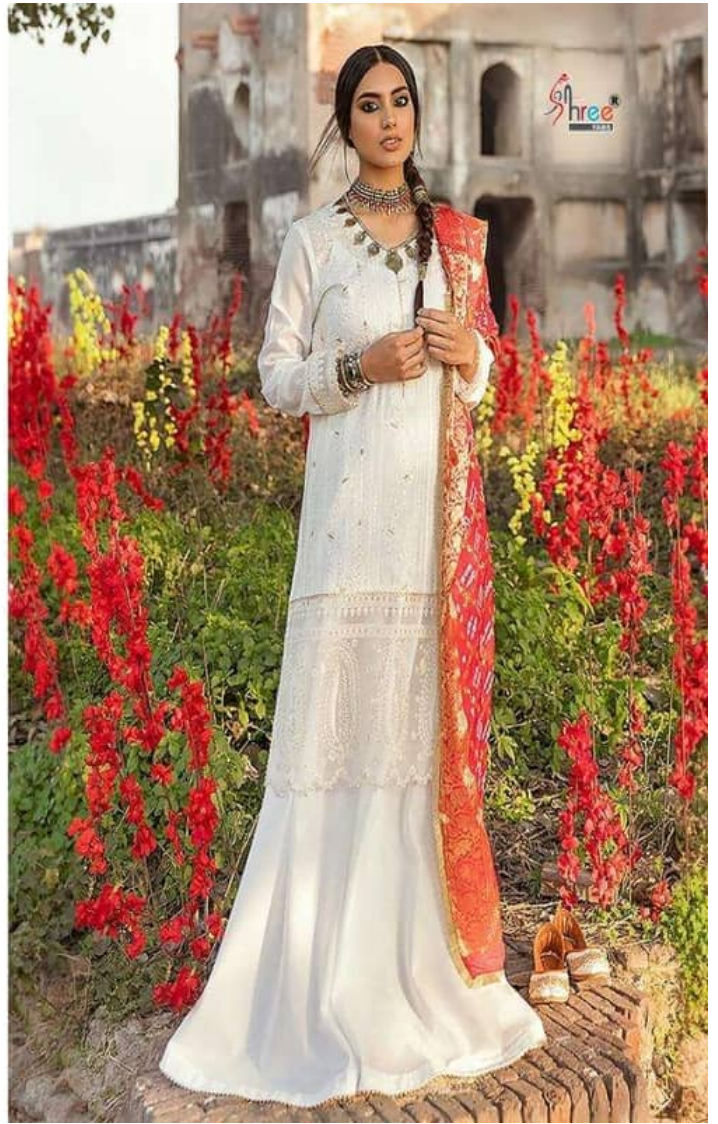

Qalamkar

Lawn Collection
Vol-3

Shree®

Qalamkar
Lawn Collection
Vol-3

1723

Qalamkar
Lawn Collection
Vol-3

1726

Qalamkar
Lawn Collection
Vol-3

1721

1722

1723

1724

1725

1726

Qalamkar
Lawn Collection
Vol-3

Shree

Hellow to everyone
Shree FABRS
 present new looking and stylish printed designs

Qalamkar
 Lawn Collection Vol-3

| D.NO. | TOP | BOTTOM | DUPATTA | RATE |
|-------|---|-----------|------------------------------------|---------|
| 1721 | CAMBRIC COTTON WITH SCHIFFLI WORK (BACK PRINT) | SEMI LAWN | ORGANZA DIGITAL PRINT | 1189.00 |
| 1722 | CAMBRIC COTTON WITH SCHIFFLI WORK (BACK PRINT) | SEMI LAWN | KOTA CHEX DIGITAL PRINT | 1289.00 |
| 1723 | CAMBRIC COTTON WITH HEAVY EMBROIDERY (BACK PRINT) | SEMI LAWN | CHINON (WORK) | 1399.00 |
| 1724 | CAMBRIC COTTON WITH HEAVY EMBROIDERY | SEMI LAWN | ORGANZA DIGITAL CUT PEST MOTI WORK | 1319.00 |
| 1725 | CAMBRIC COTTON WITH HEAVY EMBROIDERY (BACK PRINT) | SEMI LAWN | TABBY DIGITAL PRINT | 1349.00 |
| 1726 | CAMBRIC COTTON WITH HEAVY EMBROIDERY | SEMI LAWN | BANARASI JACQUARD DIGITAL PRINT | 1249.00 |