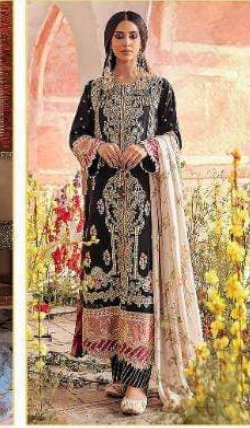

Qalamkar

Lawn Collection
Vol-3

Shree®

Qalamkar
Lawn Collection
Vol-3

1723

Qalamkar
Lawn Collection
Vol-3

1726

Qalamkar
Lawn Collection
Vol-3

1721

1722

1723

1724

1725

1726

Qalamkar
Lawn Collection
Vol-3

Shree

Qalamkar
Lawn Collection
Vol-3

Qalamkar
Lawn Collection
Vol-3

1724

Qalamkar
Lawn Collection
Vol-3

1725

Qalamkar
Lawn Collection
Vol-3

1722

Qalamkar
Lawn Collection
Vol-3

Hellow to everyone
Shree FABRS
 present new looking and stylish printed designs

Qalamkar
 Lawn Collection Vol-3

| D.NO. | TOP | BOTTOM | DUPATTA | RATE |
|-------|---|-----------|------------------------------------|---------|
| 1721 | CAMBRIC COTTON WITH SCHIFFLI WORK (BACK PRINT) | SEMI LAWN | ORGANZA DIGITAL PRINT | 1189.00 |
| 1722 | CAMBRIC COTTON WITH SCHIFFLI WORK (BACK PRINT) | SEMI LAWN | KOTA CHEX DIGITAL PRINT | 1289.00 |
| 1723 | CAMBRIC COTTON WITH HEAVY EMBROIDERY (BACK PRINT) | SEMI LAWN | CHINON (WORK) | 1399.00 |
| 1724 | CAMBRIC COTTON WITH HEAVY EMBROIDERY | SEMI LAWN | ORGANZA DIGITAL CUT PEST MOTI WORK | 1319.00 |
| 1725 | CAMBRIC COTTON WITH HEAVY EMBROIDERY (BACK PRINT) | SEMI LAWN | TABBY DIGITAL PRINT | 1349.00 |
| 1726 | CAMBRIC COTTON WITH HEAVY EMBROIDERY | SEMI LAWN | BANARASI JACQUARD DIGITAL PRINT | 1249.00 |