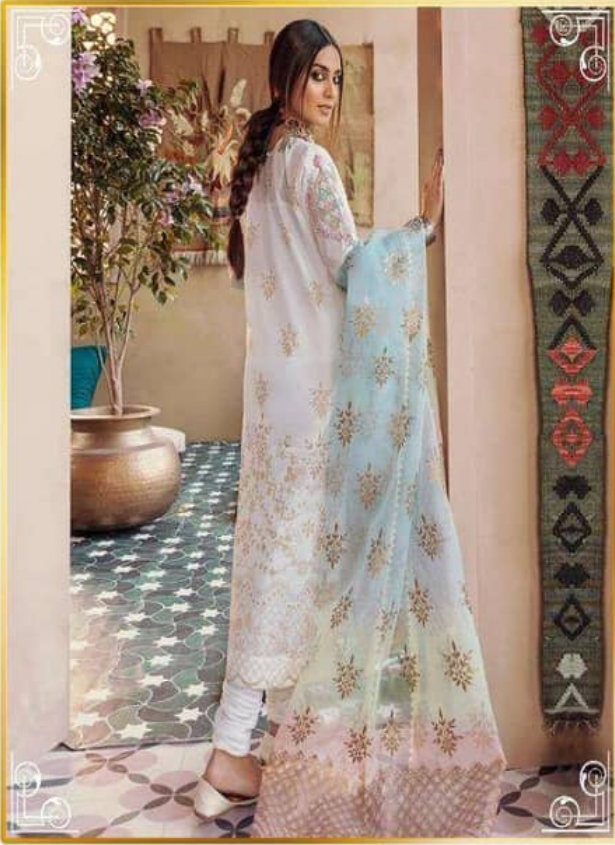

1721

Qalamkar
Lawn Collection
Vol-3