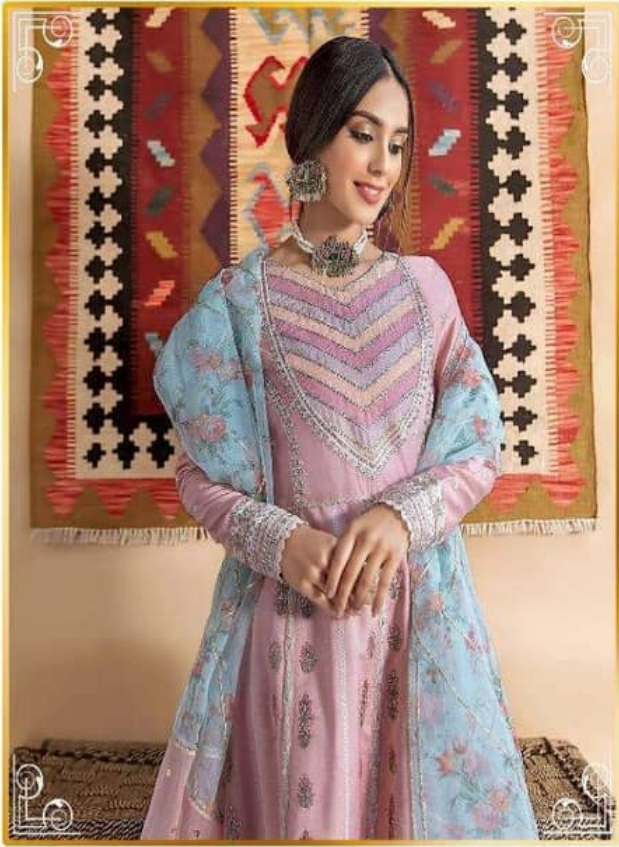

1724

Qalamkar
Lawn Collection
Vol-3