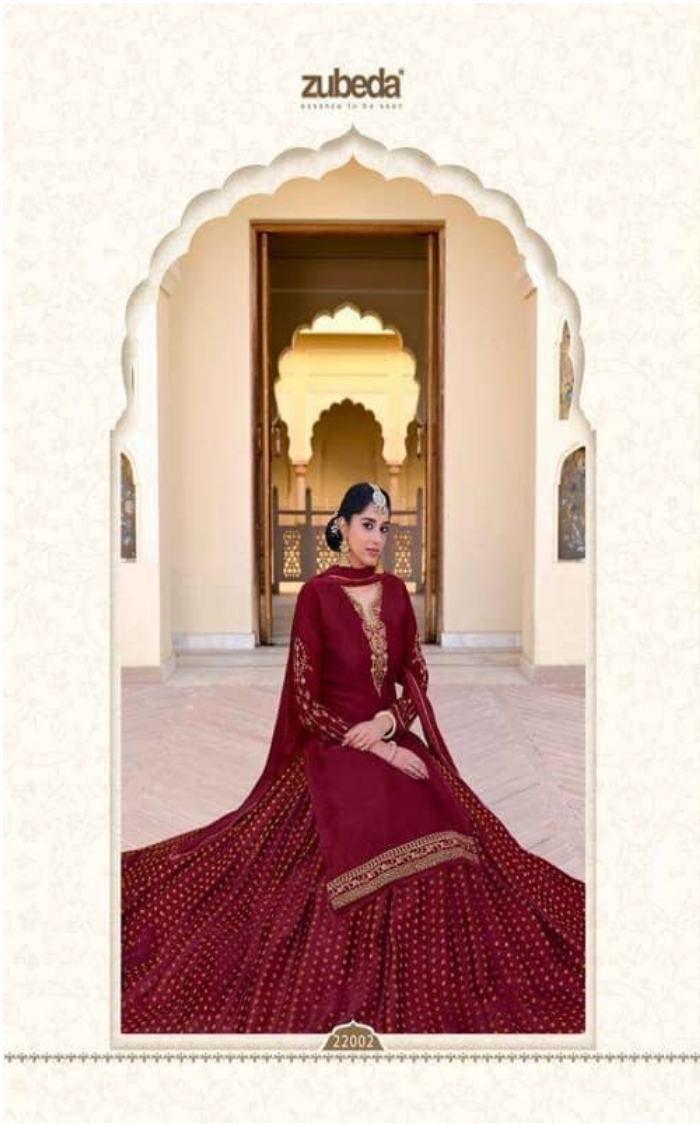

MISTHI
VOL-5
BY
zubeda[®]
essence to be seen

zubeda
ASSORTED TO BE SHOP

22002

zubeda[®]
ESSENCE TO BE 1980

22001

22002

22003

22004

22005

22006

zubeda[®]
essence to be seen

22003

MISTHI
VOL-5
BY
zubeda®
essence to be seen

MISTHI
VOL-5

BY
zubeda[®]
essence to be seen

❁ PRODUCT DETAILS ❁

-:TOP:-

SATIN GEORGETTE

-: DUPPTA:-

NAZNIN WITH DIAMOND

-: LEHENGA:-

JACQUARD STITCHED

-: RATE:-

1299/-