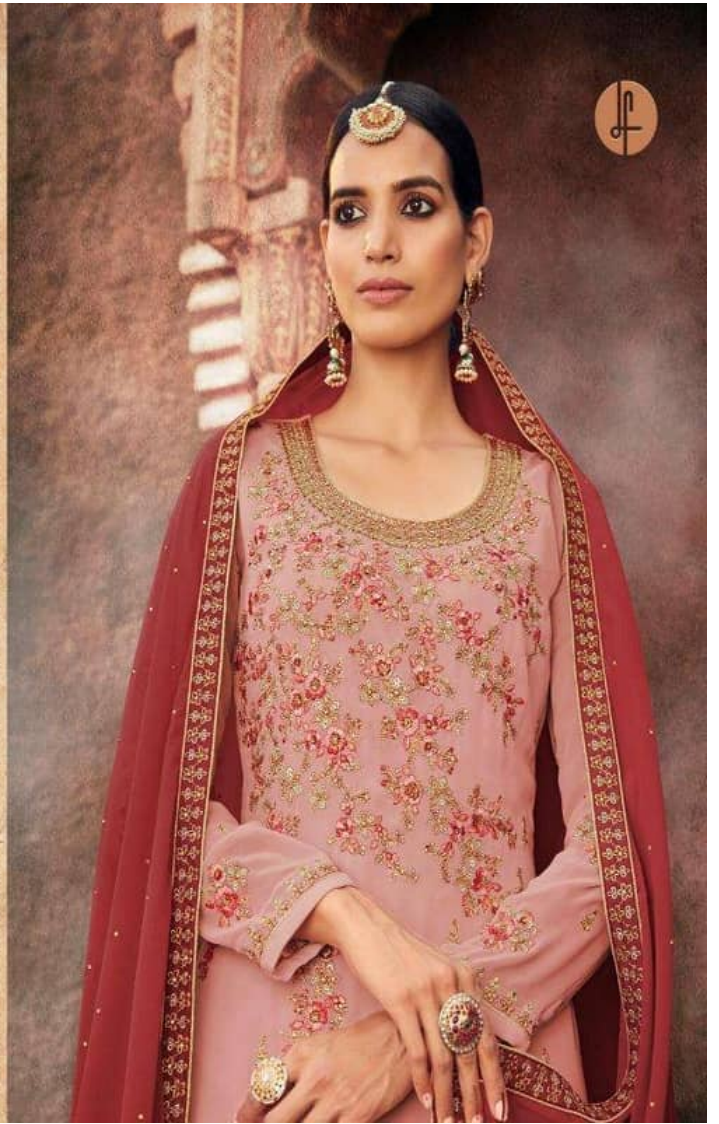

2001

2003

D.NO.	RATE
2001 to 2006	1695 /-

TOP : **Georgette with Emb and Dmd Work**

BOTTOM & INNER : **Dull Santoon with Emb Work**

DUPATTA : **Georgette with Work**

TOTAL AMOUNT : **10,170/-**

Set of **6 Pieces**