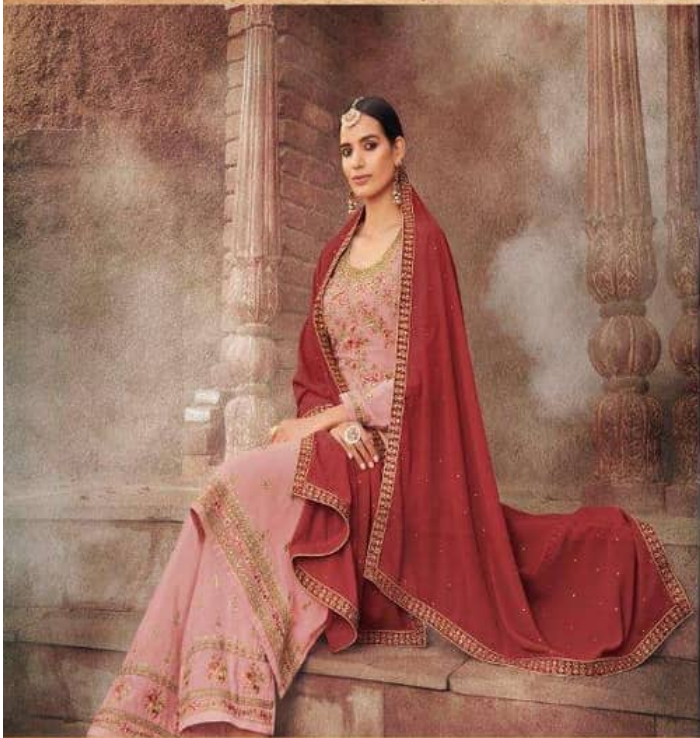

2001

2003

D.NO.	RATE
2001 to 2006	1695 /-

TOP : **Georgette with Emb and Dmd Work**

BOTTOM & INNER : **Dull Santoon with Emb Work**

DUPATTA : **Georgette with Work**

TOTAL AMOUNT : **10,170/-**

Set of **6 Pieces**