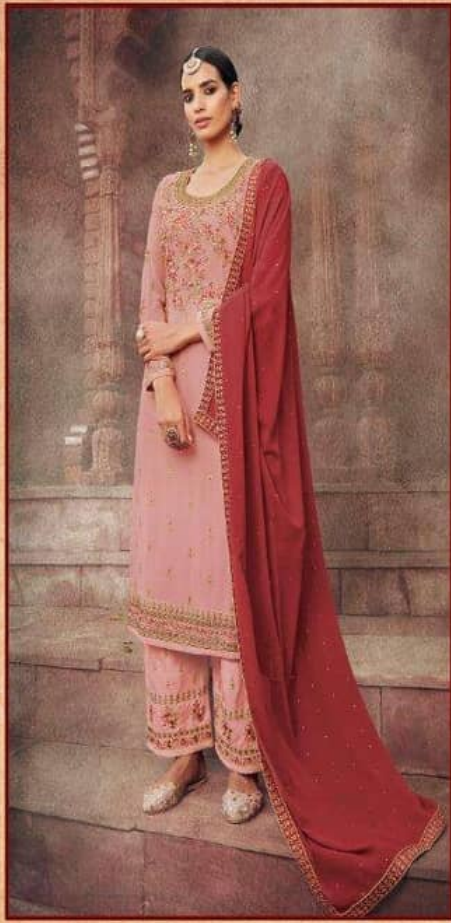

2001

2003

D.NO.	RATE
2001 to 2006	1695 /-

TOP : **Georgette with Emb and Dmd Work**

BOTTOM & INNER : **Dull Santoon with Emb Work**

DUPATTA : **Georgette with Work**

TOTAL AMOUNT : **10,170/-**

Set of **6 Pieces**