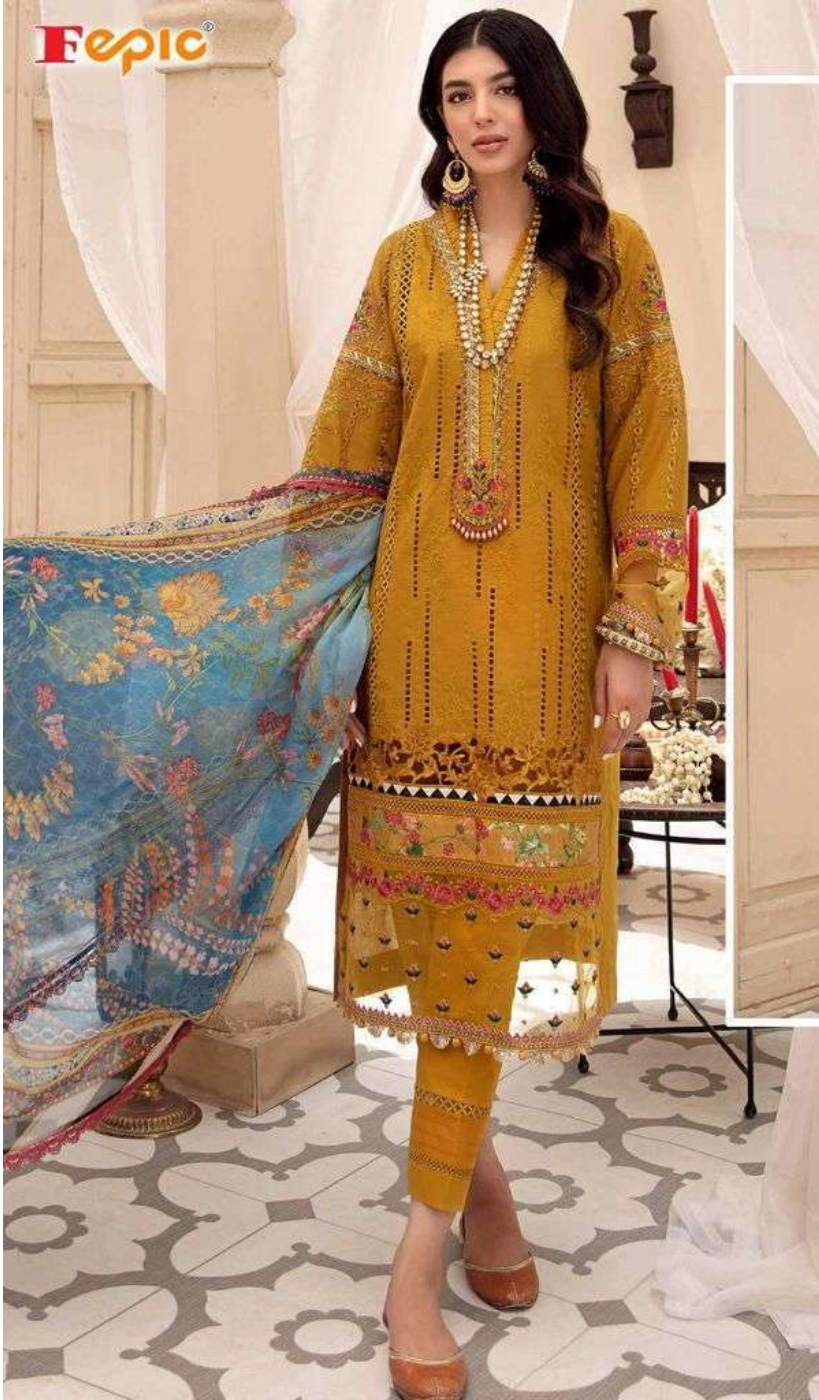

Fepic

WASHING INTRUCTIONS

DO NOT USE ANY TYPE OF BLEACH OR STAIN REMOVING CHEMICALS
BEFORE CUTTING / STITCHING. FABRIC SHOULD BE SOAKED IN WATER
(ALL COMPONENTS SEPARATELY) FOR 15 MINUTES.
DO NOT KEEP WET FABRIC IN TWISTED FROM IN ORDER TO AVOID COPY MARKS |
WASH COLOURED AND WHITE FABRICS SEPARATELY
IRON CLOTHES AT MODERATE TEMPERATURE | DO NOT DRY FABRIC IN DIRECT SUNLIGHT
(EXTRA LACES, HANGINGS AND ACCESSORIES ARE NOT INDUDED)

D.NO.2130

Rosemeen

Maria B
EMBROIDERED LAWN
COLLECTION