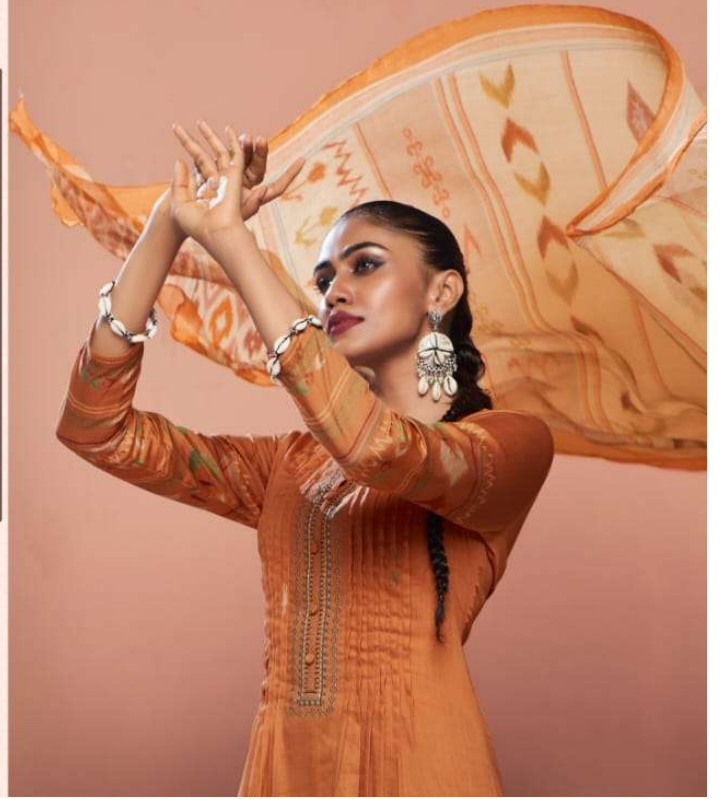

OSHIMA

RATE LIST

H S N CODE - 520851

DESIGN NO

476 - 455

472 - 488

438 - 424

442 - 460

480

DESCRIPTION

TOP - COTTON SATIN DIGITAL PRINT WITH EMBROIDERY

BOTTOM - COTTON

DUPATTA - PURE DUPATTA PRINTED

RATE

RS, 1095/-

TOTAL SUITS = 09 TOTAL AMOUNT - 9855/- AVG. RATE - 1095/-

Sales Office

Krishna Textile Market Nr. J.J. A/C Market Ringroad, Surat - 395002, Gujarat (INDIA)

Domestic Enquiries | Mob: +91 98244 45366 International Enquiries | Mob: +91 99242 02279

ethnic@sahibafabrics.com | www.sahibatd.com

Suditi