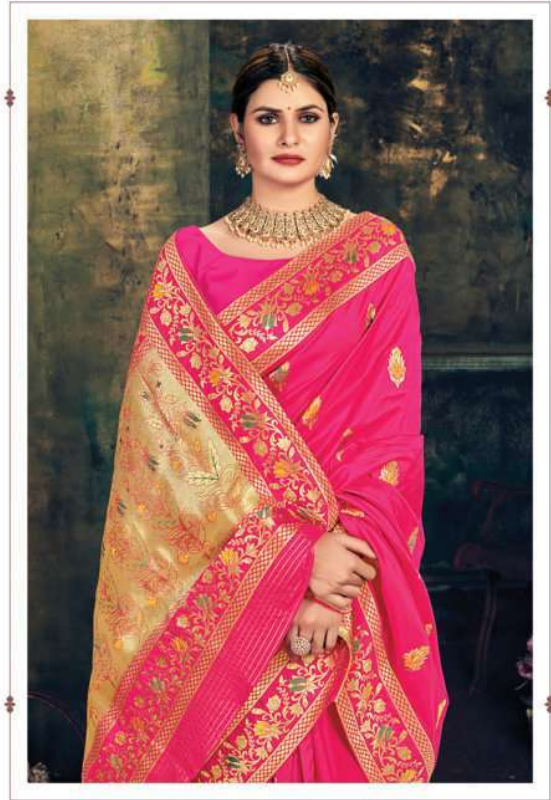

1249

1250

1251

1254